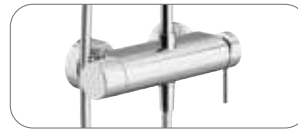

A55SL1.62.53D.05N

- BOX 2 H24,5xL104,5x43,5
- PALLET 10 H80xL120x200

D55.62.53D.05N

- KIT SYSTEM 1 TECHNO 90 CHROME
- KIT SYSTEM 1 TECHNO 90 CHROM
- KIT SYSTEME 1 TECHNO 90 CHROME
- KIT SISTEMA 1 TECHNO 90 CROMO