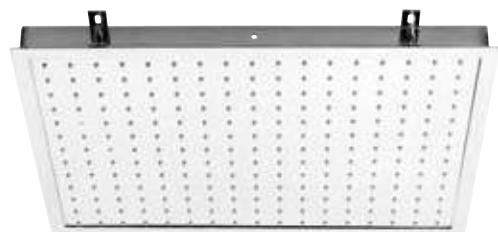

A50.X01.001N

- INOX RAINFRAME KIT 500 x 370
- INOX RAINFRAME KIT 500 x 370
- INOX RAINFRAME KIT 500 x 370
- INOX RAINFRAME KIT 500 x 370