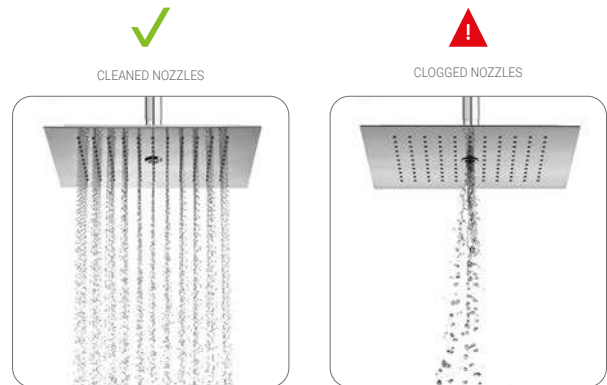

BOX 9
H26xL39x39
PALLET 360
H80xL120x200

PRESSURE CONTROL VALVE

“ Nikles Pressure Control Valve Technology protects your shower head from critical product failure. Water quality varies locally and often causes clogging of the nozzles due to poor water quality. This causes to an increase of pressure inside of the shower body and can cause critical damages and leakages. The Nikles Pressure Control Valve Technology safely releases water pressure through a central valve and after a thoroughly cleaning of the shower nozzles the shower works normally. ”

PCV TECHNOLOGY CLIP

PATENTED TECHNOLOGY

DSV0205N

- SHOWER HEAD SQUARE 300 PRESSURE CONTROL VALVE CHROME
- KOPFBRAUSE SQUARE 300 PRESSURE CONTROL VALVE CHROM
- TÊTE DE DOUCHE SQUARE 300 PRESSURE CONTROL VALVE CHROM
- SOFFIONE SQUARE 300 PRESSURE CONTROL VALVE CROMO