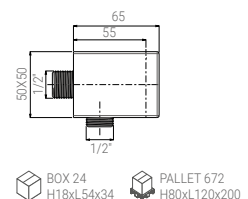

297405N

- WALL BRACKET ARCHITECT WITH BUILT-IN WATER ELBOW ABS CHROME
- WANDHALTER ARCHITECT MIT INTEGRIERTEM ANSCHLUSSBOGEN ABS CHROM
- SUPPORT MURAL ARCHITECT AVEC PRISE D'EAU INCORPOREE ABS CHROME
- SUPPORTO A MURO ARCHITECT CON PRESA D'ACQUA ABS CROMO