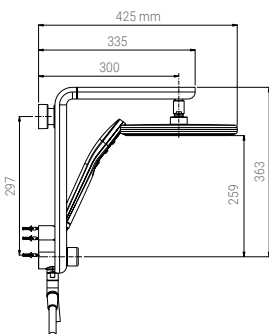

Shower system SKY

B74.75.55D.05N

- KIT SYSTEM 5 SKY CHROME
- KIT SYSTEM 5 SKY CHROM
- KIT SYSTEME 5 SKY CHROME
- KIT SISTEMA 5 SKY CROMO

- SKY 250 ROUND
- SKY 120 DUO SILK

- BOX 3 H20,5xL82,5x48,3
- PALLET 20 H80xL120x200

B74.00.000.05N

- SYSTEM 5 SKY WITH 45° BRACKET, HOSE AND WALL BRACKET CHROME
- SYSTEM 5 SKY MIT WINKEL 45°, KUNSTSTOFFBRAUSESCHLAUCH UND WANDHALTER CHROM
- SYSTEME 5 SKY AVEC EQUERRE DE FIXATION 45°, FLEXIBLE ET SUPPORT MURAL CHROME
- SISTEMA 5 SKY CON SQUADRETTA 45°, FLESSIBILE E SUPPORTO DOCCIA CROMO