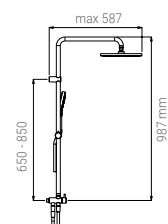

- BOX 2 H24,5xL104,5x43,5
- PALLET 10 H80xL120x200