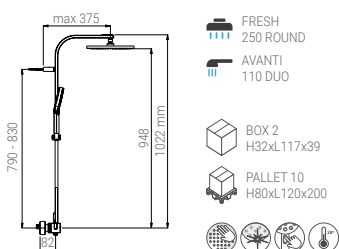

Shower system Pure

A53TH.62.53D.05N

- KIT SYSTEM THERMOSTATIC PURE CHROME
- KIT SYSTEM THERMOSTATISCHE PURE CHROM
- KIT SYSTEME THERMOSTATIQUE PURE CHROME
- KIT SISTEMA TERMOSTATICO PURE CROMO