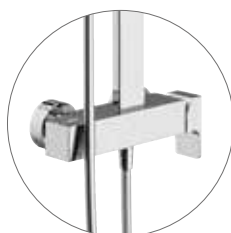

NIKLES SINGLE LEVER

Nikles introduces the **Single Lever Shower system** - an integrated single lever mixer with a ceramic disc cartridge. The ergonomic control handle enables you to regulate your suitable water temperature.

Nikles Single Lever Mixers are designed with safety in mind, featuring a brass body with ABS chrome-plated double outer shell a perfect combination of contemporary design safety. Besides technical advantages, Nikles single lever shower systems make an aesthetic statement.

With the intelligent built-in 3-way diverter, you can choose to use either the shower head, the hand shower or both together in a mix position.

EASY SELECTOR

Enjoy the comfort of one handle to open, close and select your favorite spray

FEEL COOL

The Nikles thermostat mixer always stays cool for more comfort and safety in your bathroom

SINGLE LEVER MIXER

With the ergonomic control handle you control your suitable water temperature.

Pure

Techno

Architect