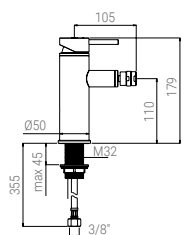

FBB.01.001.05N

- BASIN FAUCET BIDET ARCHITECT CHROME
- BIDET ARMATUR ARCHITECT CHROM
- MITIGEUR DE BIDET ARCHITECT CHROME
- RUBINETTO BIDET ARCHITECT CROMO