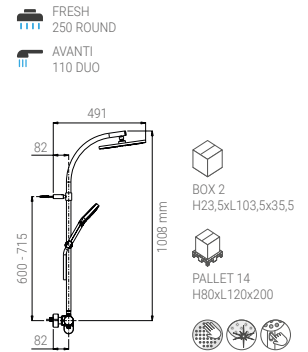

Shower system Architect

A65TH.62.53D.05N

- KIT SYSTEM THERMOSTATIC ARCHITECT 24 CHROME
- KIT SYSTEM THERMOSTATISCHE ARCHITECT 24 CHROM
- KIT SYSTEME THERMOSTATIQUE ARCHITECT 24 CHROME
- KIT SISTEMA TERMOSTATICO ARCHITECT 24 CROMO

A65SL.62.53D.05N

- KIT SYSTEM SINGLE LEVER ARCHITECT 24 CHROME
- KIT SYSTEM EINHEBELMISCHER ARCHITECT 24 CHROM
- KIT SYSTEME MONOCOMMAND ARCHITECT 24 CHROME
- KIT SISTEMA LEVA SINGOLA ARCHITECT 24 CROMO

A65SL1.62.53D.05N

A65.62.53D.05N

- KIT SYSTEM ARCHITECT 24/1 CHROME
- KIT SYSTEM ARCHITECT 24/1 CHROM
- KIT SYSTEME ARCHITECT 24/1 CHROME
- KIT SISTEMA ARCHITECT 24/1 CROMO

A65MS.62.53D.05N

- KIT SYSTEM ARCHITECT 24/6 RENOVATION CHROME
- KIT SYSTEM ARCHITECT 24/6 RENOVATION CHROM
- KIT SYSTEME ARCHITECT 24/6 RENOVATION CHROME
- KIT SISTEMA ARCHITECT 24/6 RENOVATION CROMO