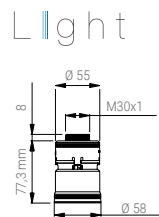

BT200-002-LEDWN

- CARTRIDGE LIGHT LED WHITE
- KARTUSCHE LIGHT LED WEISS
- CARTOUCHE LIGHT LED BLANC
- CARTUCCIA LIGHT LED BIANCO