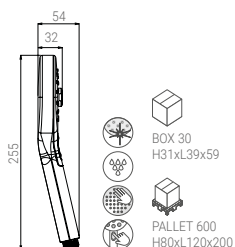

BS2105QAN

- HAND SHOWER AVANTI 110 DUO AERATOR CHROME
- HANDBRAUSE AVANTI 110 DUO AERATOR CHROM
- DOUCHETTE AVANTI 110 DUO AERATOR CHROME
- DOCCIA AVANTI 110 DUO AERATOR CROMO