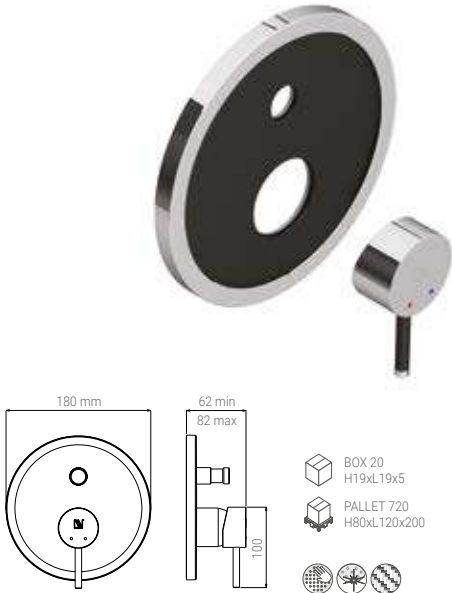

FBH.01.001.51N

- BATH FAUCET ARCHITECT CARBON
- WANNENARMATUR ARCHITECT CARBON
- MITIGEUR MURAL BAIN/DOUCHE ARCHITECT MONOCOMMANDE CARBONE
- RUBINETTO VASCA ARCHITECT CARBON

Nikles Carbon

FCD.01.501.51N

- ESTHETICAL ASSEMBLING KIT FOR CONCEALED SHOWER FAUCET ARCHITECT 2 WAYS CARBON
- FERTIGMONTAGESET FÜR UP-WASCHTISCHBATTERIE ARCHITECT 2 WEGE CARBON
- KIT D'ASSEMBLAGE ESTHETIQUE POUR MITIGEUR DE DOUCHE ENCASTRÉ ARCHITECT 2 VOIES CARBONE
- KIT ASSEMBLAGGIO ESTETICO PER RUBINETTO INCASSO ARCHITECT 2 VIE CARBON