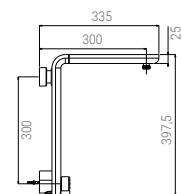

B75.00.000.05N

- SYSTEM 5 SKY CHROME
- SYSTEM 5 SKY CHROM
- SYSTEME 5 SKY CHROME
- SISTEMA 5 SKY CROMO

- BOX 3 H20,5xL82,5x48,3
- PALLET 20 H80xL120x200