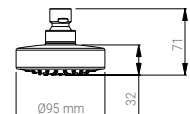

D3305QMN

- SHOWER HEAD TECHNO FRESH 95 CLEAN
- KOPFBRAUSE FRESH 95 CLEAN
- TÊTE DE DOUCHE FRESH 95 CLEAN
- SOFFIONE FRESH 95 CLEAN