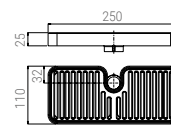

H104505N

- SOAP DISH RECTANGULAR ABS CHROME
- SEIFENSCHALE RECTANGULAR ABS CHROM
- PORTE-SAVON RECTANGLE ABS CHROME
- PORTASAPONE RETTANGOLARE ABS CROMO