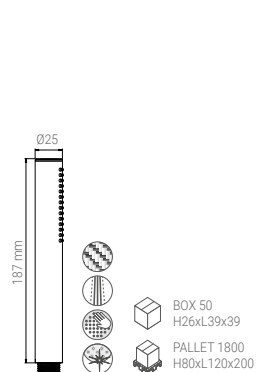

B1552N

- HAND SHOWER STICK CARBON
- HANDBRAUSE STICK CARBON
- DOUCHETTE STICK CARBONE
- DOCCIA STICK CARBON