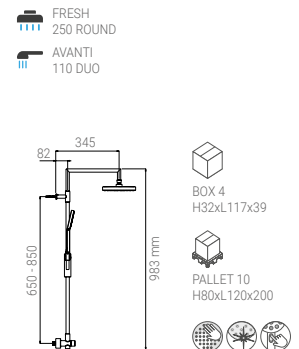

- KIT SYSTEM SINGLE LEVER STYLE CHROME
- KIT SYSTEM EINHEBELMISCHER STYLE CHROM
- KIT SYSTEME MONOCOMMAND STYLE CHROME
- KIT SISTEMA LEVA SINGOLA STYLE CROMO

A72SL1.62.53D.05N

A72.62.53D.05N

- KIT SYSTEM STYLE 1 CHROME
- KIT SYSTEM STYLE 1 CHROM
- KIT SYSTEME STYLE 1 CHROME
- KIT SISTEMA STYLE 1 CROMO