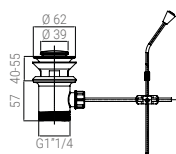

FBB.01.001.05N

- BASIN FAUCET BIDET ARCHITECT CHROME
- BIDET ARMATUR ARCHITECT CHROM
- MITIGEUR DE BIDET ARCHITECT CHROME
- RUBINETTO BIDET ARCHITECT CROMO