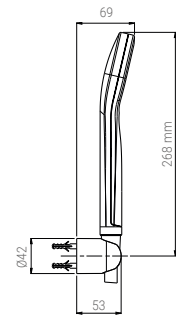

BOX 13
H31xL59x39
PALLET 260
H80xL120x200

A70.004.331.05N

- BATH TUB KIT HAND SHOWER STICK CHROME
- WANNENKIT HANDBRAUSE STICK CHROM
- KIT BARRE DE DOUCHE DOUCHETTE STICK CHROME
- KIT VASCA DOCCIA STICK CROMO