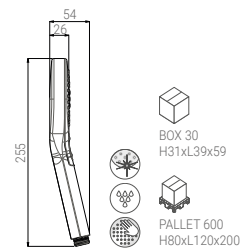

BS2105N

- HAND SHOWER AVANTI 110 UNO CHROME
- HANDBRAUSE AVANTI 110 UNO CHROM
- DOUCHETTE AVANTI 110 UNO CHROME
- DOCCIA AVANTI 110 UNO CROMO

BS2150QDN

- HAND SHOWER AVANTI 110 DUO CHROME/WHITE
- HANDBRAUSE AVANTI 110 DUO CHROM/WEISS
- DOUCHETTE AVANTI 110 DUO CHROME/BLANC
- DOCCIA AVANTI 110 DUO CROMO/BIANCO