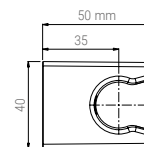

BOX 100 H26xL39x39 PALLET 3600 H80xL120x200

5505N

- WALL BRACKET ARCHITECT ABS CHROME
- WANDHALTER ARCHITECT ABS CHROM
- SUPPORT MURAL ARCHITECT ABS CHROME
- SUPPORTO A MURO ARCHITECT ABS CROMO