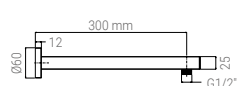

A46.B30.000.05N

- SHOWER ARM XL QUADRO 300 MM CHROME
- BRAUSEARM XL QUADRO 300 MM CHROM
- BRAS DE DOUCHE XL QUADRO 300 MM CHROME
- BRACCIO SOFFIONE XL QUADRO 300 MM CROMO