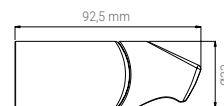

BOX 24 H18xL54x34 PALLET 672 H80xL120x200

Accessories and spare parts

298805N

- WALL ELBOW QUADRO 1/2" ABS CHROME
- WANDANSCHLUSS QUADRO 1/2" ABS CHROM
- PRISE D'EAU QUADRO 1/2" ABS CHROME
- PRESA D'ACQUA QUADRO 1/2" ABS CROMO