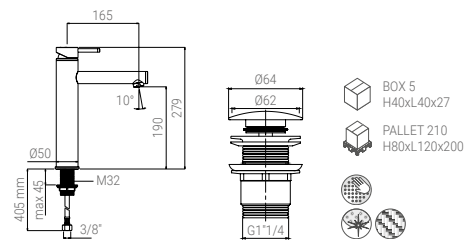

FBT.01.001.51N

- BASIN FAUCET ARCHITECT TALL CARBON
- HOHE WASCHTISCHARMATUR ARCHITECT CARBON
- MITIGEUR DE LAVABO ARCHITECT HAUT CARBONE
- RUBINETTO LAVABO ARCHITECT ALTO CARBON