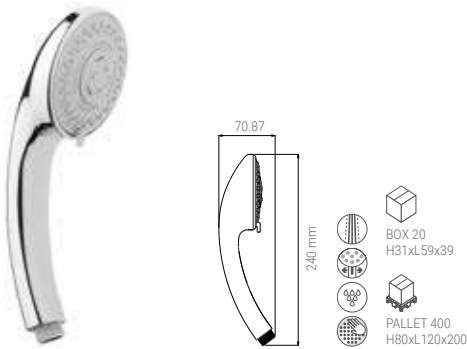

D1105QMF

- HAND SHOWER SMILE 95 3S MASSAGE CHROME
- HANDBRAUSE SMILE 95 3S MASSAGE CHROM
- DOUCHETTE SMILE 95 3S MASSAGE CHROME
- DOCCIA SMILE 95 3S MASSAGE CROMO