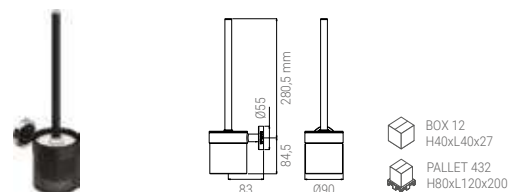

FTT.001.52N

- TOILET BRUSH CARBON
- WC BÜRSTENGARNITUR CARBON
- PORTE BALAI Brosse CARBONE
- PORTA SCOPINO CARBON