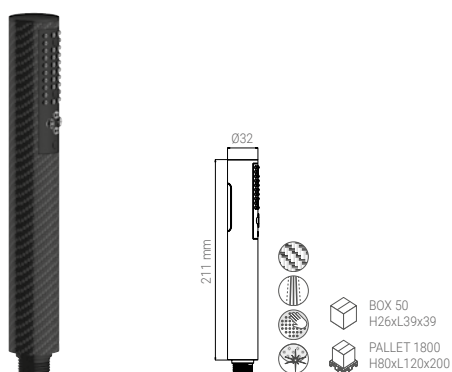

A0952N

- HAND SHOWER STILO DUO CARBON
- HANDBRAUSE STILO DUO CARBON
- DOUCHETTE STILO DUO CARBONE
- DOCCIA STILO DUO CARBON