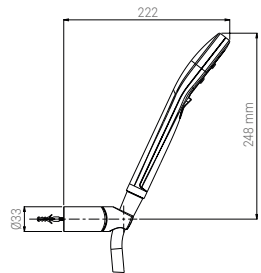

BOX 13
H31xL59x39
PALLET 260
H80xL120x200