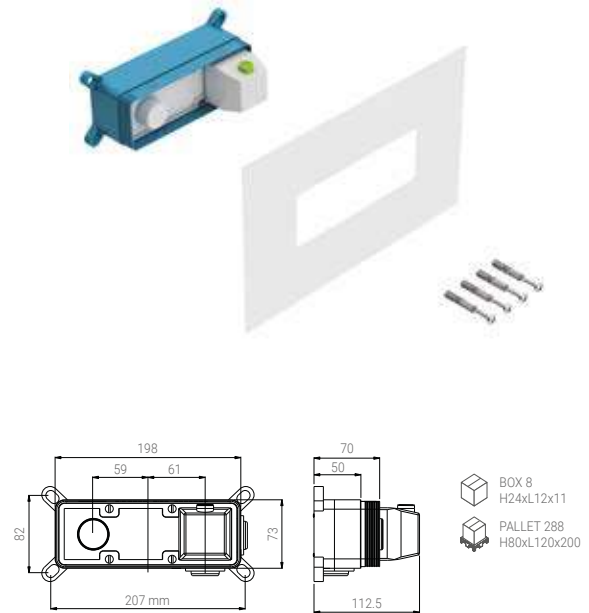

FBC.01.500.00N

- INSTALLATION KIT FOR CONCEALED SHOWER FAUCET ARCHITECT 1 WAY
- UP-KÖRPER FÜR UP-BADEBATTERIE ARCHITECT 1 WEGE
- KIT D'INSTALLATION POUR MITIGEUR DE DOUCHE ENCASTRÉ ARCHITECT MONOCOMMANDE
- KIT DI INSTALLAZIONE PER RUBINETTO INCASSO ARCHITECT 1 VIA