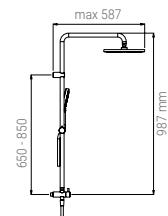

- BOX 2 H24,5xL104,5x43,5
- PALLET 10 H80xL120x200

D55MS.62.53D.05N

- KIT SYSTEM 6 TECHNO 90 RENOVATION CHROME
- KIT SYSTEM 6 TECHNO 90 RENOVATION CHROM
- KIT SYSTEME 6 TECHNO 90 RENOVATION CHROME
- KIT SISTEMA 6 TECHNO 90 RENOVATION CROMO