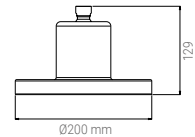

- BOX 4
  H16xL24x24
- PALLET 56
  H80xL120x200

BTS300T05N

- SHOWER HEAD PIANO SOUND ROUND 300 STAINLESS STEEL
- KOPFBRAUSE PIANO SOUND ROUND 300 INOX
- TÊTE DE DOUCHE SOUND ROUND PIANO 300 INOX
- SOFFIONE PIANO SOUND ROUND 300 INOX