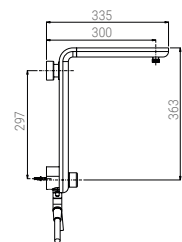

- BOX 3 H20,5xL82,5x48,3
- PALLET 20 H80xL120x200