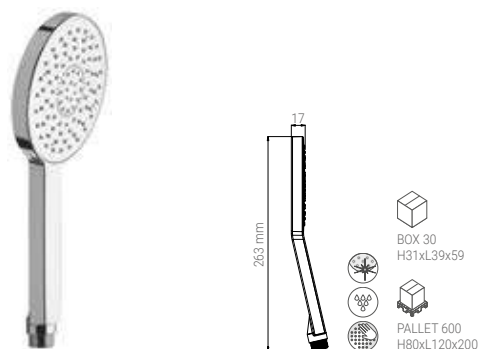

A2905N

- HAND SHOWER PURE 120 UNO AIRDROP® CHROME
- HANDBRAUSE PURE 120 UNO AIRDROP® CHROM
- DOUCHETTE PURE 120 UNO AIRDROP® CHROME
- DOCCIA PURE 120 UNO AIRDROP® CROMO