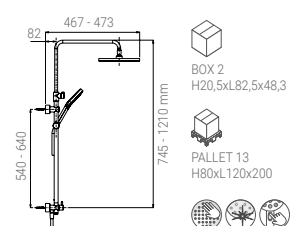

- AVANTI 250 ROUND DROPLESS
- AVANTI 110 DUO