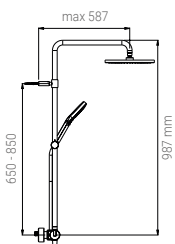

- KIT SYSTEM THERMOSTATIC TECHNO 90 CHROME
- KIT SYSTEM THERMOSTATISCHE TECHNO 90 CHROM
- KIT SYSTEME THERMOSTATIQUE TECHNO 90 CHROME
- KIT SISTEMA TERMOSTATICO TECHNO 90 CROMO

- FRESH 250 ROUND
- AVANTI 110 DUO
- BOX 2 H24,5xL104,5x43,5
- BOX 2 H24,5xL104,5x43,5