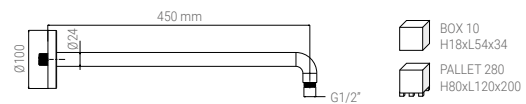

BOX 10
H18xL54x34
PALLET 280
H80xL120x200

B47.B45.000.05N

- SHOWER ARM STYLE 450 MM CHROME
- BRAUSEARM STYLE 450 MM CHROM
- BRAS DE DOUCHE STYLE 450 MM CHROME
- BRACCIO SOFFIONE STYLE 450 MM CROMO