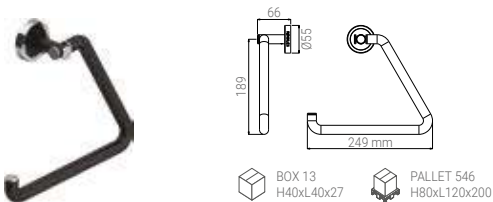

FTH.001.52N

- TOWEL HOLDER CARBON
- HANDTUCHHALTER CARBON
- PORTE-SERVIETTE CARBONE
- PORTA SALVIETTA CARBON