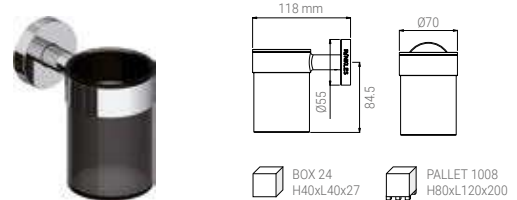

FHB.001.05N

- TOOTH BRUSH HOLDER CHROME
- ZAHNBÜRSTENHALTER VERCHROMT
- PORTE-BROSSE A DENTS CHROME
- PORTA BICCHIERE CROMO