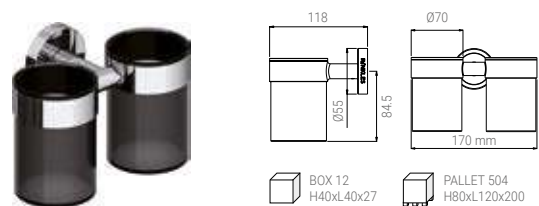

FHB.002.05N

- TOOTH BRUSH HOLDER DUO CHROME
- ZAHNBÜRSTENHALTER DUO VERCHROMT
- PORTE-BROSSE A DENTS DUO CHROME
- PORTA BICCHIERE DUO CROMO