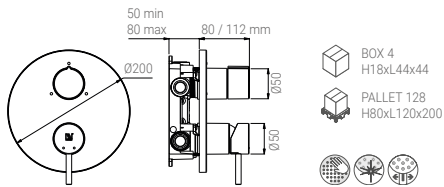

Faucets

B61.001.05N

- CONCEALED MIXER TECHNO 3 WAYS CHROME
- CONCEALED MIXER TECHNO 3 WEGE CHROM
- CONCEALED MIXER TECHNO 3 VOIES CHROME
- CONCEALED MIXER TECHNO 3 VIE CROMO