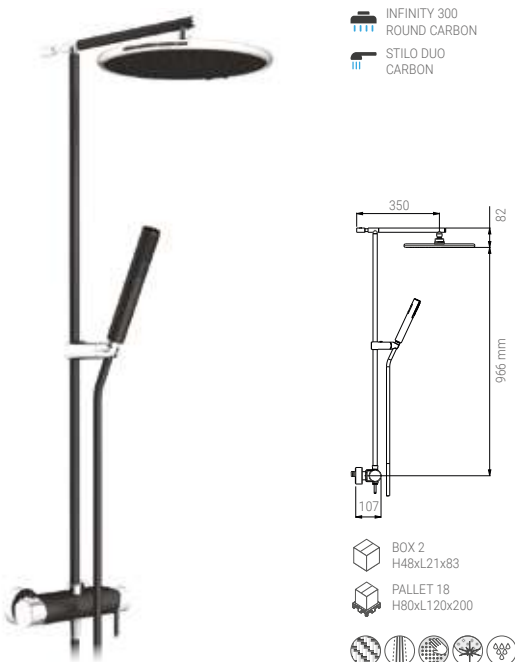

- INFINITY 300
  ROUND CARBON
- STILO DUO
  CARBON

- BOX 2
  H48xL21x83
- PALLET 18
  H80xL120x200

C65SL.55.461F51N

- KIT SYSTEM SINGLE LEVER 24 CARBON
- KIT SYSTEM EINHEBELMISCHER 24 CARBON
- KIT SYSTEME MONOCOMMAND 24 CARBONE
- KIT SISTEMA LEVA SINGOLA 24 CARBON