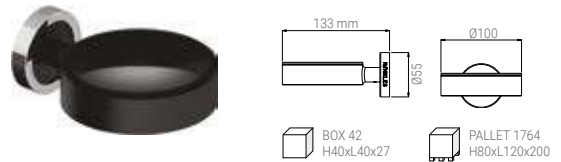

FSH.001.05N

- SOAP DISH CHROME
- SEIFENSCHALE VERCHROMT
- PORTE-SAVON CHROME
- PORTA SAPONE CROMO