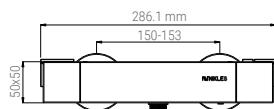

Shower systems

A53RU.TH1.001.05N

- THERMOSTATIC MIXER PURE 1 WAY CHROME
- BRAUSE-THERMOSTAT PURE 1 WEG CHROM
- MITIGEUR THERMOSTATIQUE DOUCHE PURE 1 VOIES CHROME
- MISCELATORE TERMOSTATICO PURE 1 VIA CROMO

- BOX 18
  H31xL59x39
- PALLET 360
  H80xL120x200

A65RU.TH1.001.05N

- THERMOSTATIC MIXER TECHNO 1 WAY CHROME
- BRAUSE-THERMOSTAT TECHNO 1 WEG CHROM
- MITIGEUR THERMOSTATIQUE DOUCHE TECHNO 1 VOIES CHROME
- MISCELATORE TERMOSTATICO TECHNO 1 VIA CROMO