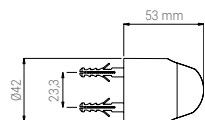

Accessories and spare parts

1505N

- WALL BRACKET FIX LUX ABS CHROME
- WANDHALTER FIX LUX ABS CHROM
- SUPPORT MURAL FIX LUX ABS CHROME
- SUPPORTO A MURO FIX LUX ABS CROMO

BOX 100 H26xL39x39 PALLET 3600 H80xL120x200

8605N

- WALL BRACKET TECHNO FIX ABS CHROME
- WANDHALTER TECHNO FIX ABS CHROM
- SUPPORT MURAL TECHNO FIX ABS CHROME
- SUPPORTO A MURO TECHNO FIX ABS CROMO