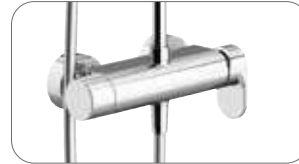

A65SL.62.53D.05N

- KIT SYSTEM SINGLE LEVER ARCHITECT 24 CHROME
- KIT SYSTEM EINHEBELMISCHER ARCHITECT 24 CHROM
- KIT SYSTEME MONOCOMMAND ARCHITECT 24 CHROME
- KIT SISTEMA LEVA SINGOLA ARCHITECT 24 CROMO