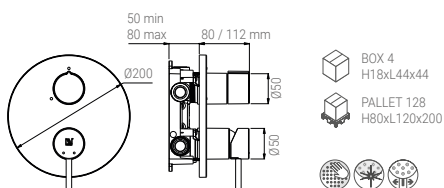

B61.002.05N

- CONCEALED MIXER TECHNO 2 WAYS CHROME
- CONCEALED MIXER TECHNO 2 WEGE CHROM
- CONCEALED MIXER TECHNO 2 VOIES CHROME
- CONCEALED MIXER TECHNO 2 VIE CROMO