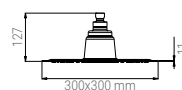

BTR300Q05N ●●●●●

LED RAINBOW