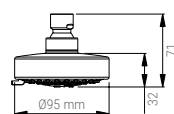

D3305QMN

- SHOWER HEAD TECHNO FRESH 95 3S MASSAGE
- KOPFBRAUSE FRESH 95 3S MASSAGE
- TÊTE DE DOUCHE FRESH 95 3S MASSAGE
- SOFFIONE FRESH 95 3S MASSAGE