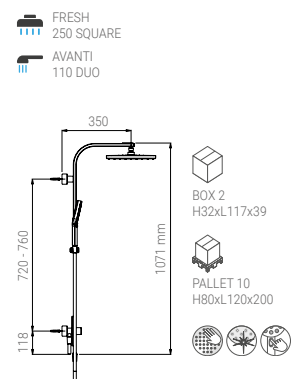

A54MS.61.53D.05N

- KIT SYSTEM 6 PURE CHROME
- KIT SYSTEM 6 PURE CHROM
- KIT SYSTEME 6 PURE CHROME
- KIT SYSTEM 6 PURE CROMO