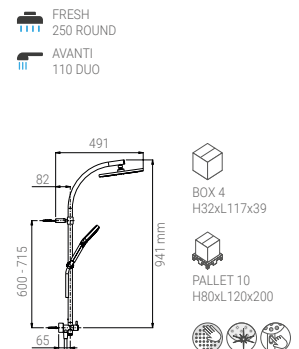

A65SL1.62.53D.05N

A65.62.53D.05N

- KIT SYSTEM ARCHITECT 24/1 CHROME
- KIT SYSTEM ARCHITECT 24/1 CHROM
- KIT SYSTEME ARCHITECT 24/1 CHROME
- KIT SISTEMA ARCHITECT 24/1 CROMO

A65MS.62.53D.05N

- KIT SYSTEM ARCHITECT 24/6 RENOVATION CHROME
- KIT SYSTEM ARCHITECT 24/6 RENOVATION CHROM
- KIT SYSTEME ARCHITECT 24/6 RENOVATION CHROME
- KIT SISTEMA ARCHITECT 24/6 RENOVATION CROMO