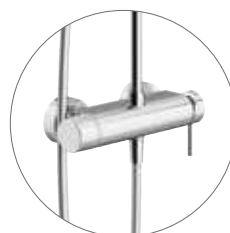

NIKLES SINGLE LEVER

Nikles introduces the **Single Lever Shower system** - an integrated single lever mixer with a ceramic disc cartridge. The ergonomic control handle enables you to regulate your suitable water temperature.

Nikles Single Lever Mixers are designed with safety in mind, featuring a brass body with ABS chrome-plated double outer shell a perfect combination of contemporary design safety. Besides technical advantages, Nikles single lever shower systems make an aesthetic statement.

With the intelligent built-in 3-way diverter, you can choose to use either the shower head, the hand shower or both together in a mix position.

EASY SELECTOR

Enjoy the comfort of one handle to open, close and select your favorite spray

FEEL COOL

The Nikles thermostat mixer always stays cool for more comfort and safety in your bathroom

SINGLE LEVER MIXER

With the ergonomic control handle you control your suitable water temperature.

Pure

Techno

Architect