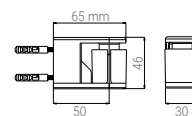

H104605N

- SOAP DISH QUADRO ABS CHROME
- SEIFENSCHALE QUADRO ABS CHROM
- PORTE-SAVON QUADRO ABS CHROME
- PORTASAPONE QUADRO ABS CROMO

BOX 30 H31xL59x39 PALLET 600 H80xL120x200

H104205N

- WALL-MOUNTED SOAP DISH HOLDER ABS CHROME
- WANDHALTER FÜR SEIFENSCHALE ABS CHROM
- SUPPORT MURAL POUR PORTE-SAVON ABS CHROME
- SUPPORTO A MURO PER PORTASAPONE ABS CROMO