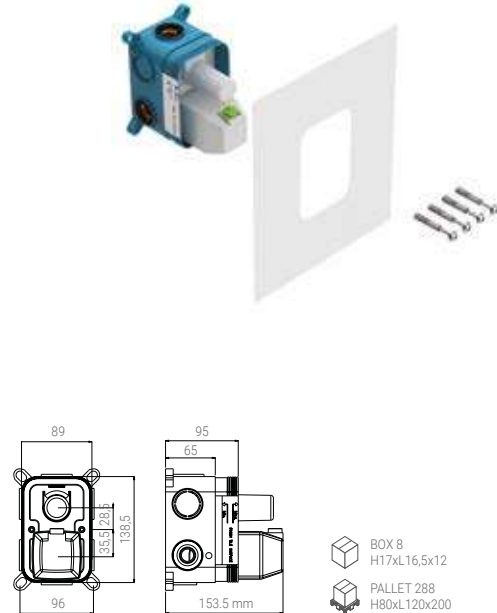

FCD.01.500.00N

- INSTALLATION KIT FOR CONCEALED SHOWER FAUCET ARCHITECT 2 WAYS
- UP-KÖRPER FÜR UP-BADEBATTERIE ARCHITECT 2 WEGE
- KIT D'INSTALLATION POUR MITIGEUR DE DOUCHE ENCASTRÉ ARCHITECT 2 VOIES
- KIT DI INSTALLAZIONE PER RUBINETTO INCASSO ARCHITECT 2 VIE