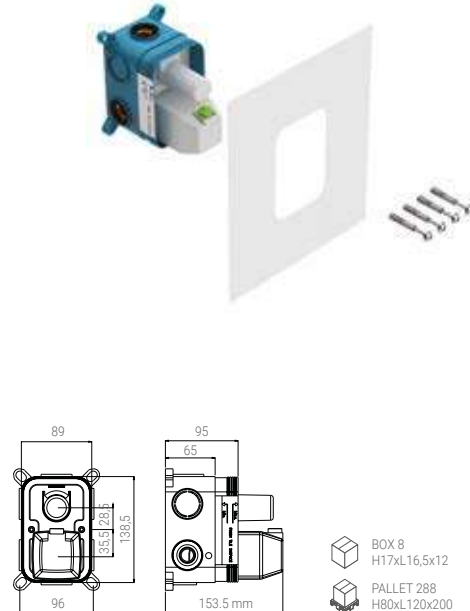

FCD.01.500.00N

- INSTALLATION KIT FOR CONCEALED SHOWER FAUCET ARCHITECT 2 WAYS
- UP-KÖRPER FÜR UP-BADEBATTERIE ARCHITECT 2 WEGE
- KIT D'INSTALLATION POUR MITIGEUR DE DOUCHE ENCASTRÉ ARCHITECT 2 VOIES
- KIT DI INSTALLAZIONE PER RUBINETTO INCASSO ARCHITECT 2 VIE