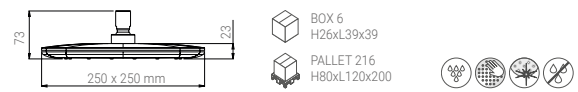

B4305N

- SHOWER HEAD PEARL SQUARE 250 DROPLESS CHROME
- KOFBRAUSE PEARL SQUARE 250 DROPLESS CHROM
- TÊTE DE DOUCHE PEARL SQUARE 250 DROPLESS CHROME
- SOFFIONE PEARL SQUARE 250 DROPLESS CROMO