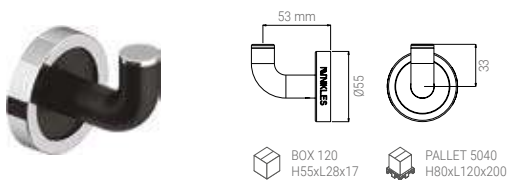

FHK.001.52N

- TOWEL HOOK CARBON
- HANDTUCHHAKEN CARBON
- PORTE-SERVIETTE SIMPLE CARBONE
- PORTA ACCAPPATOIO CARBON