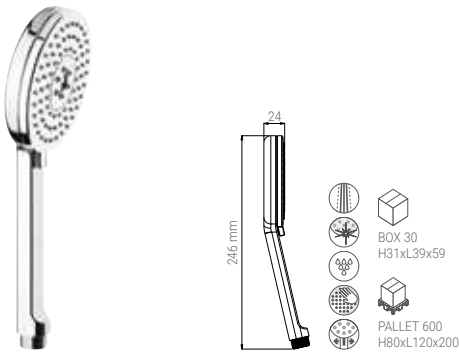

A1705N

- HAND SHOWER PURE 105 UNO AIRDROP® CHROME
- HANDBRAUSE PURE 105 UNO AIRDROP® CHROM
- DOUCHETTE PURE 105 UNO AIRDROP® CHROME
- DOCCIA PURE 105 UNO AIRDROP® CROMO

B1705QDN

- HAND SHOWER PURE 105 SOFT DUO AIRDROP® CHROME
- HANDBRAUSE PURE 105 SOFT DUO AIRDROP® CHROM
- DOUCHETTE PURE 105 SOFT DUO AIRDROP® CHROME
- DOCCIA PURE 105 SOFT DUO AIRDROP® CROMO