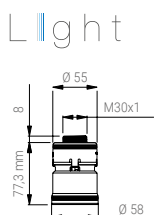

BT200-003-LEDRN

- CARTRIDGE LIGHT LED RAINBOW
- KARTUSCHE LIGHT LED RAINBOW
- CARTOUCHE LIGHT LED RAINBOW
- CARTUCCIA LIGHT LED RAINBOW