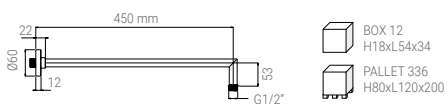

BOX 12
H18xL54x34
PALLET 336
H80xL120x200

A46.B45.000.05N

- SHOWER ARM XL QUADRO 450 MM CHROME
- BRAUSEARM XL QUADRO 450 MM CHROM
- BRAS DE DOUCHE XL QUADRO 450 MM CHROME
- BRACCIO SOFFIONE XL QUADRO 450 MM CROMO