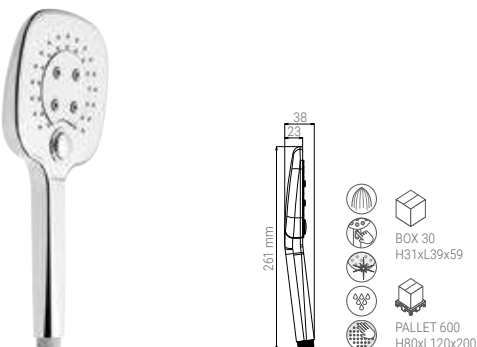

BS4105QTN

- HAND SHOWER NOVA SQUARE 120 3S SILK CHROME
- HANDBRAUSE NOVA SQUARE 120 3S SILK CHROM
- DOUCHETTE NOVA SQUARE 120 3S SILK CHROME
- DOCCIA NOVA SQUARE 120 3S SILK CROMO