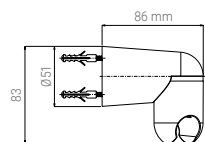

BOX 100 H26xL39x39 PALLET 3600 H80xL120x200

A5305N

- WALL BRACKET PURE ABS CHROME
- WANDHALTER PURE ABS CHROM
- SUPPORT MURAL PURE ABS CHROME
- SUPPORTO A MURO PURE ABS CROMO