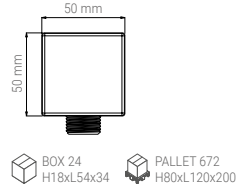

BOX 24 H18xL54x34 PALLET 672 H80xL120x200

Accessories and spare parts

298805N

- WALL ELBOW QUADRO 1/2" ABS CHROME
- WANDANSCHLUSS QUADRO 1/2" ABS CHROM
- PRISE D'EAU QUADRO 1/2" ABS CHROME
- PRESA D'ACQUA QUADRO 1/2" ABS CROMO