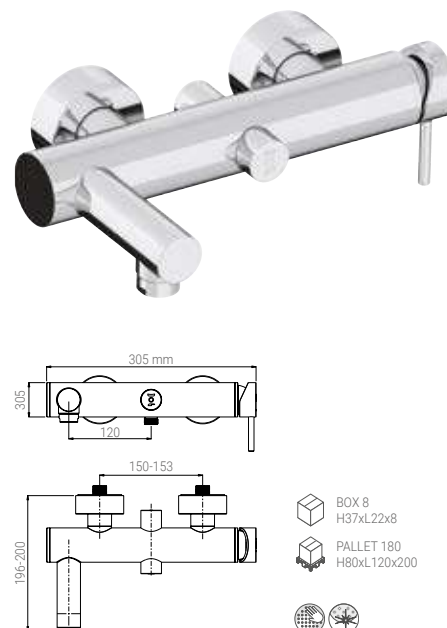

FBH.01.001.05N

- BATH FAUCET ARCHITECT CHROME
- WANNENARMATUR ARCHITECT CHROM
- MITIGEUR MURAL BAIN/DOUCHE ARCHITECT MONOCOMMANDE CHROME
- RUBINETTO VASCA ARCHITECT CROMO