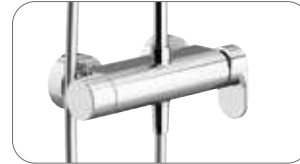

- KIT SYSTEM SINGLE LEVER STYLE CHROME
- KIT SYSTEM EINHEBELMISCHER STYLE CHROM
- KIT SYSTEME MONOCOMMAND STYLE CHROME
- KIT SISTEMA LEVA SINGOLA STYLE CROMO

A72SL1.62.53D.05N

A72.62.53D.05N

- KIT SYSTEM STYLE 1 CHROME
- KIT SYSTEM STYLE 1 CHROM
- KIT SYSTEME STYLE 1 CHROME
- KIT SISTEMA STYLE 1 CROMO