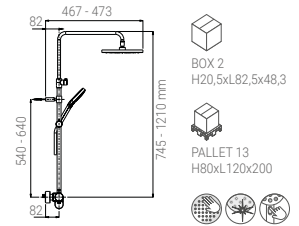

- KIT SYSTEM SINGLE LEVER TELESCOPIC CHROME
- KIT SYSTEM EINHEBELMISCHER TELESCOPIC CHROM
- KIT SYSTEME MONOCOMMAND TELESCOPIC CHROME
- KIT SISTEMA LEVA SINGOLA TELESCOPIC CROMO

A67SL1.72.53D.05N

- AVANTI 250 ROUND DROPLESS
- AVANTI 110 DUO