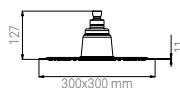

- BOX 2
  H26xL39x39
- PALLET 72
  H80xL120x200