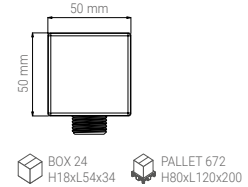

299005N

- WALL ELBOW ARCHITECT 1/2" ABS CHROME
- WANDANSCHLUSS ARCHITECT 1/2" ABS CHROM
- PRISE D'EAU ARCHITECT 1/2" ABS CHROME
- PRESA D'ACQUA ARCHITECT 1/2" ABS CROMO