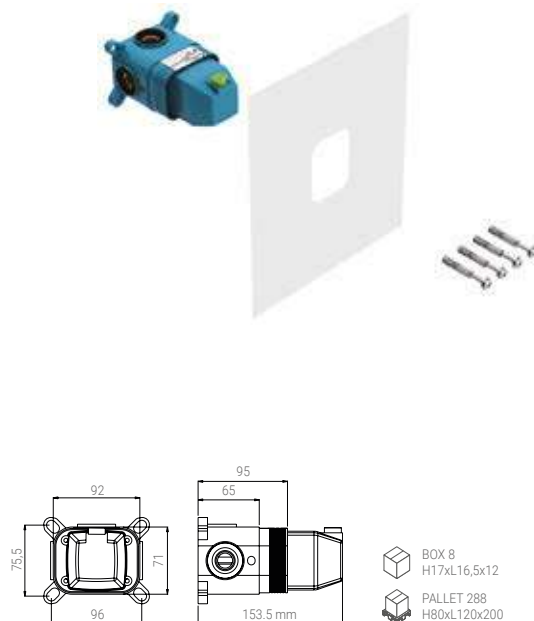

FCU.01.500.00N

- INSTALLATION KIT FOR CONCEALED SHOWER FAUCET ARCHITECT 1 WAY
- UP-KÖRPER FÜR UP-BADEBATTERIE ARCHITECT 1 WEGE
- KIT D'INSTALLATION POUR MITIGEUR DE DOUCHE ENCASTRÉ ARCHITECT MONOCOMMANDE
- KIT DI INSTALLAZIONE PER RUBINETTO INCASSO ARCHITECT 1 VIA