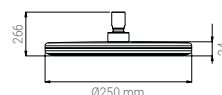

BH3105N

- SHOWER HEAD SKY ROUND 250 DROPLESS PRESSURE CONTROL VALVE CHROME
- KOPFBRAUSE SKY ROUND 250 DROPLESS PRESSURE CONTROL VALVE CHROM
- TÊTE DE DOUCHE SKY ROUND 250 DROPLESS PRESSURE CONTROL VALVE CHROME
- SOFFIONE SKY ROUND 250 DROPLESS PRESSURE CONTROL VALVE CROMO