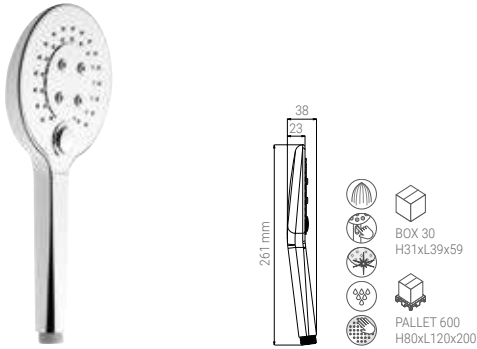

BS3205QDN

- HAND SHOWER SKY 95 DUO SILK CHROME
- HANDBRAUSE SKY 95 DUO SILK CHROM
- DOUCHETTE SKY 95 DUO SILK CHROME
- DOCCIA SKY 95 DUO SILK CROMO

Hand showers // Nova

BS4005QTN

- HAND SHOWER NOVA ROUND 120 3S SILK CHROME
- HANDBRAUSE NOVA ROUND 120 3S SILK CHROM
- DOUCHETTE NOVA ROUND 120 3S SILK CHROME
- DOCCIA NOVA ROUND 120 3S SILK CROMO