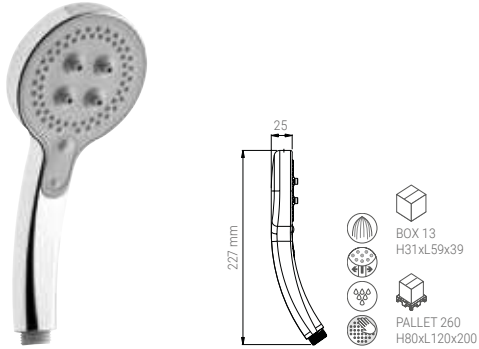

Fresh

BS2405QDN

- HAND SHOWER FRESH CURVE 95 DUO SILK CHROME
- HANDBRAUSE FRESH CURVE 95 DUO SILK CHROM
- DOUCHETTE FRESH CURVE 95 DUO SILK CHROME
- DOCCIA FRESH CURVE 95 DUO SILK CROMO