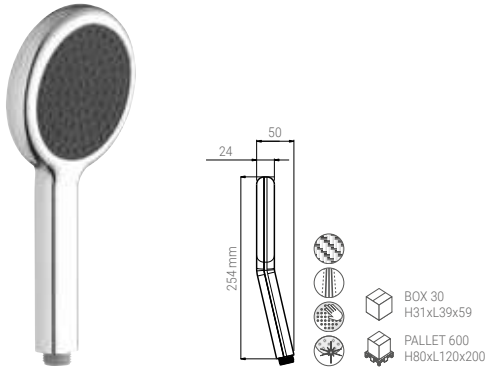

B2851QDN

- HAND SHOWER CARBON 120 DUO AIRDROP® CHROME/CARBON
- HANDBRAUSE CARBON 120 DUO AIRDROP® CHROM/CARBON
- DOUCHETTE CARBONE 120 DUO AIRDROP® CHROME/CARBONE
- DOCCIA CARBON 120 DUO AIRDROP® CROMO/CARBON