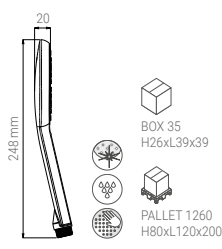

Hand showers // Pearl

B2505N

- HAND SHOWER PEARL CIRCLE 105 AIRDROP® CHROME
- HANDBRAUSE PEARL CIRCLE 105 AIRDROP® CHROM
- DOUCHETTE PEARL CIRCLE 105 AIRDROP® CHROME
- DOCCIA PEARL CIRCLE 105 AIRDROP® CROMO