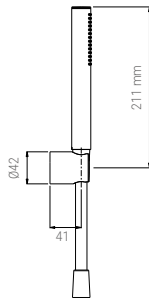

BOX 13
H31xL59x39
PALLET 260
H80xL120x200

A70.003.581.05N

- BATH TUB KIT HAND SHOWER SKY 105 PRESSURE CONTROL VALVE
- WANNENKIT HANDBRAUSE SKY 105 PRESSURE CONTROL VALVE
- KIT BARRE DE DOUCHE DOUCHETTE SKY 105 PRESSURE CONTROL VALVE
- KIT VASCA DOCCIA SKY 105 PRESSURE CONTROL VALVE