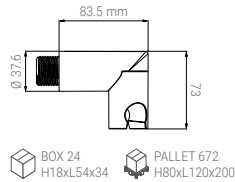

Accessories and spare parts

297205N

- WALL BRACKET SWIVEL TECHNO WITH BUILT-IN WATER ELBOW ABS CHROME
- WANDHALTER DREHBAR TECHNO MIT INTEGRIERTEM ANSCHLUSSBOGEN ABS CHROM
- SUPPORT MURAL PIVOTANT TECHNO AVEC PRISE D'EAU INCORPOREE ABS CHROME
- SUPPORTO A MURO GIREVOLE TECHNO PRESA D'ACQUA ABS CROMO