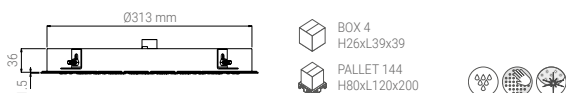

A37.X01.441.05N

- INOX RAINFRAME TECHNO KIT 300
- INOX RAINFRAME TECHNO KIT 300
- INOX RAINFRAME TECHNO KIT 300
- INOX RAINFRAME TECHNO KIT 300