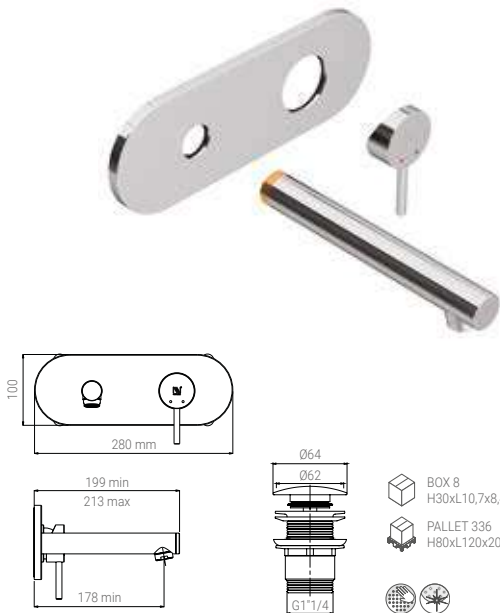

Faucets architect

FBC.01.501.05N

- ESTHETICAL ASSEMBLING KIT FOR CONCEALED BASIN FAUCET ARCHITECT CHROME
- FERTIGMONTAGESET FÜR UP-WASCHTISCHBATTERIE ARCHITECT CHROM
- KIT D'ASSEMBLAGE ESTHÉTIQUE POUR MITIGEUR DE LAVABO ENCASTRÉ ARCHITECT CHROME
- KIT ASSEMBLAGGIO ESTETICO PER RUBINETTO LAVABO INCASSO ARCHITECT CROMO