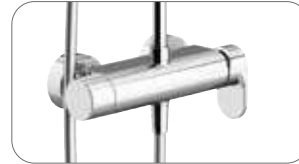

- KIT SYSTEM SINGLE LEVER TELESCOPIC CHROME
- KIT SYSTEM EINHEBELMISCHER TELESCOPIC CHROM
- KIT SYSTEME MONOCOMMAND TELESCOPIC CHROME
- KIT SISTEMA LEVA SINGOLA TELESCOPIC CROMO

A67SL1.72.53D.05N

- AVANTI 250 ROUND DROPLESS
- AVANTI 110 DUO