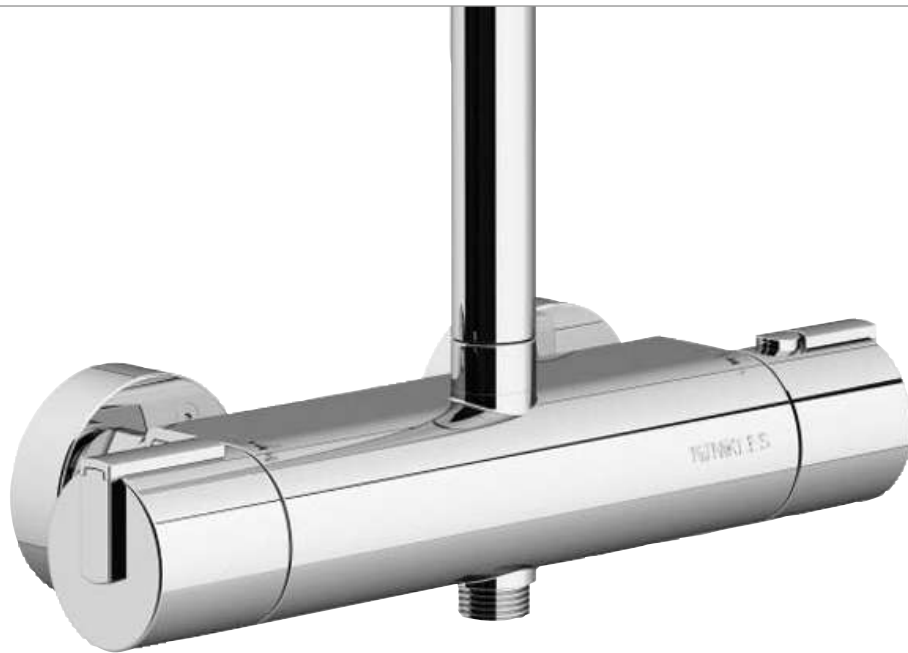

NIKLES THERMOSTATIC

Nikles introduces **Nikles Therm System** - an integrated thermostatic mixer with intelligent technology at its core. The easy to use ergonomic control knobs enables you to switch from shower head to a handshower setting or regulate the water temperature with a turn. Nikles Therm System is designed with safety in mind. A thermostatic valve controls the temperature accurately and **maintenance water temperature at maximum of 38°C** - unless you manually