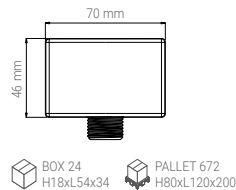

298705N

- WALL ELBOW PURE 1/2" ABS CHROME
- WANDANSCHLUSS PURE 1/2" ABS CHROM
- PRISE D'EAU PURE 1/2" ABS CHROME
- PRESA D'ACQUA PURE 1/2" ABS CROMO