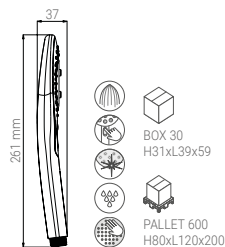

BS1305QDN

- HAND SHOWER HORIZON 120 DUO SILK CHROME
- HANDBRAUSE HORIZON 120 DUO SILK CHROM
- DOUCHETTE HORIZON 120 DUO SILK CHROME
- DOCCIA HORIZON 120 DUO SILK CROMO