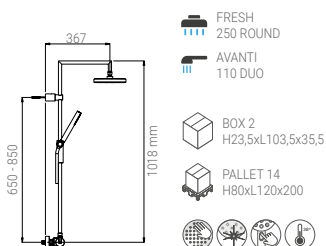

Shower system Style

A72TH.62.53D.05N

- KIT SYSTEM THERMOSTATIC STYLE CHROME
- KIT SYSTEM THERMOSTATDUSCHE STYLE CHROM
- KIT SYSTEME THERMOSTATIQUE STYLE CHROME
- KIT SISTEMA TERMOSTATICO STYLE CROMO