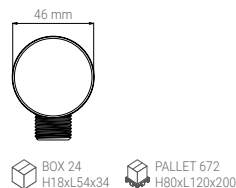

298605N

- WALL ELBOW TECHNO 1/2" ABS CHROME
- WANDANSCHLUSS TECHNO 1/2" ABS CHROM
- PRISE D'EAU TECHNO 1/2" ABS CHROME
- PRESA D'ACQUA TECHNO 1/2" ABS CROMO