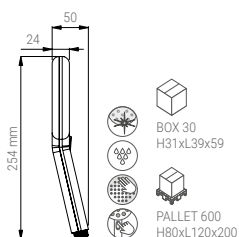

B2805QDN

- HAND SHOWER INFINITY 120 DUO CHROME
- HANDBRAUSE INFINITY 120 DUO CHROM
- DOUCHETTE INFINITY 120 DUO CHROME
- DOCCIA INFINITY 120 DUO CROMO