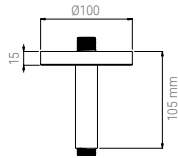

Shower arms

A500105/100N

- CEILING ARM XL 24 100 MM REINFORCED CHROME
- DECKENARM XL 24 100 MM REINFORCED CHROM
- BRAS DE DOUCHE VERTICAL XL 24 100 MM REINFORCED CHROME
- BRACCIO SOFFIONE SOFFITTO XL 24 100 MM REINFORCED CROMO