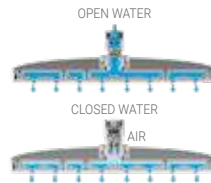

”

DROPLESS TECHNOLOGY CLIP

PATENTED TECHNOLOGY

DE0105N

- SHOWER HEAD ROUND 250 DROPLESS CHROME
- KOPFBRAUSE ROUND 250 DROPLESS CHROM
- TÊTE DE DOUCE ROUND 250 DROPLESS CHROME
- SOFFIONE ROUND 250 DROPLESS CROMO