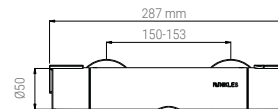

- BOX 18
  H31xL59x39
- PALLET 360
  H80xL120x200

A45RU.TH1.001.05N

- THERMOSTATIC MIXER SOFT EDGE 1 WAY CHROME
- BRAUSE-THERMOSTAT SOFT EDGE 1 WEG CHROM
- MITIGEUR THERMOSTATIQUE DOUCHE SOFT EDGE 1 VOIES CHROME
- MISCELATORE TERMOSTATICO SOFT EDGE 1 VIA CROMO