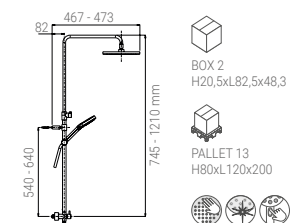

- AVANTI 250 ROUND DROPLESS
- AVANTI 110 DUO