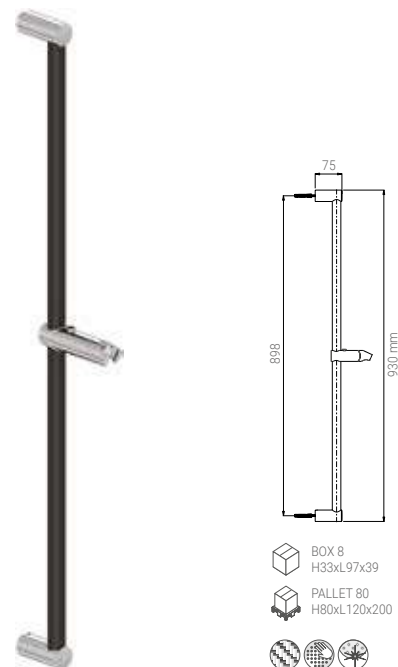

A745.FR.000.51N

- SLIDE BAR CARBON
- GLEITSTANGE CARBON
- BARRE DE DOUCHE CARBONE
- SALISCENDI CARBON