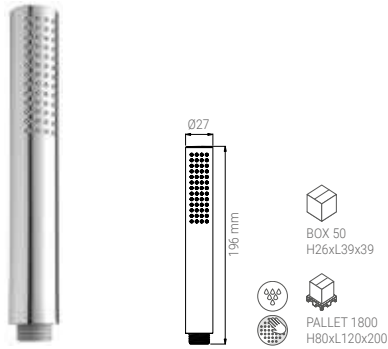

Fresh

BS0105N

- HAND SHOWER STICK TECHNO CHROME
- HANDBRAUSE STICK TECHNO CHROM
- DOUCHETTE STICK TECHNO CHROME
- DOCCIA STICK TECHNO CROMO