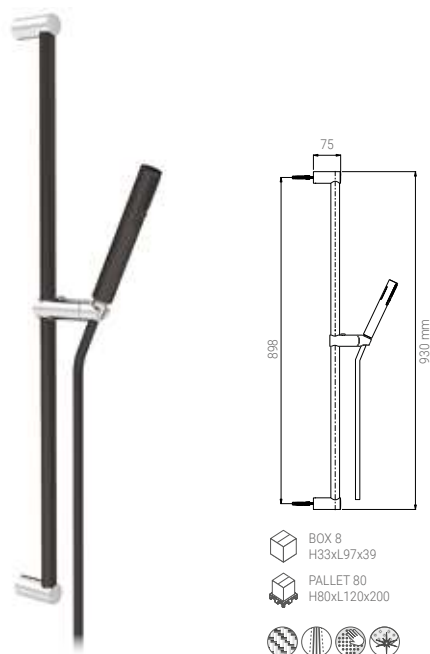

- INFINITY 300
SQUARE CARBON
- STILO DUO
CARBON

- BOX 2
H48xL21x83
- PALLET 18
H80xL120x200

Nikles Carbon

A745.FR.461.51N

- SHOWER KIT CARBON
- BRAUSEKIT CARBON
- KIT DE DOUCE CARBONE
- KIT DOCCIA CARBON

A745.FR.000.51N