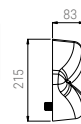

Nikles LIPS

Cascade spray
with intelligent
water distribution

Outstanding
contemporary
design

BOX 2
H26xL39x39
PALLET 72
H80xL120x200

Red

BLS.001.RRN

- LIPS RED
- LIPS ROT
- LIPS ROUGE
- LIPS ROSSO

Chrome

BLS.001.05N

- LIPS CHROME
- LIPS CHROM
- LIPS CHROME
- LIPS CROMO

Black ^{MATTE}

BLS.001.07N

- LIPS MATTE BLACK
- LIPS MATT-SCHWARZ
- LIPS NOIR MAT
- LIPS NERO OPACO