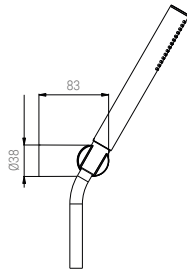

BOX 13
H31xL59x39
PALLET 260
H80xL120x200

A70.008.58D.05N

- BATH TUB KIT HAND SHOWER SKY 105 DUO SILK
- WANNENKIT HANDBRAUSE SKY 105 DUO SILK
- KIT BARRE DE DOUCHE DOUCHETTE SKY 105 DUO SILK
- KIT VASCA DOCCIA SKY 105 DUO SILK