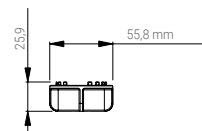

BT200-KEYN

- KEY SOUND/LIGHT CARTRIDGE
- SCHLÜSSEL KARTUSCHE SOUND/LIGHT
- CLE CARTOUCHE SOUND/LIGHT
- CHIAVE PER CARTUCCIA SOUND/LIGHT