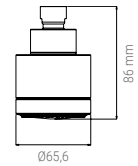

4605N

- SHOWER HEAD TECHNO HEAD 65 CLEAN
- KOPFBRAUSE TECHNO HEAD 65 3S CLEAN
- TÊTE DE DOUCHE TECHNO HEAD 3S CLEAN
- SOFFIONE TECHNO HEAD 65 3S CLEAN