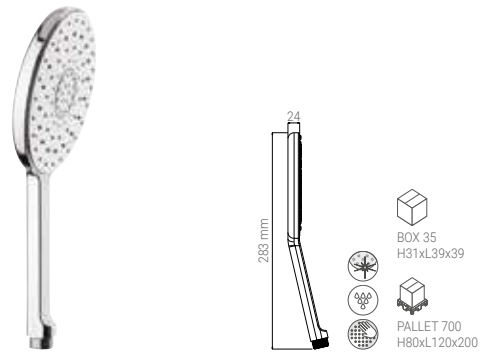

B1805N

- HAND SHOWER PURE 140 SOFT UNO AIRDROP® CHROME
- HANDBRAUSE PURE 140 SOFT UNO AIRDROP® CHROM
- DOUCHETTE PURE 140 SOFT UNO AIRDROP® CHROME
- DOCCIA PURE 140 SOFT UNO AIRDROP® CROMO