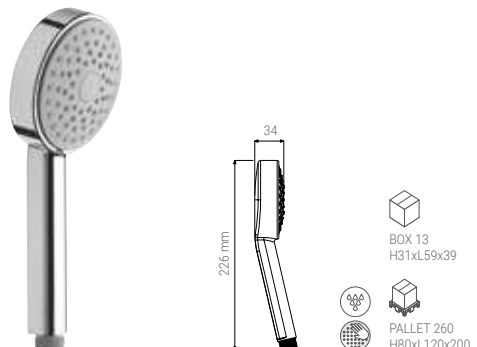

D1205F

- HAND SHOWER FRESH 95 CLEAN CHROME
- HANDBRAUSE FRESH 95 CLEAN CHROM
- DOUCHETTE FRESH 95 CLEAN CHROME
- DOCCIA FRESH 95 CLEAN CROMO