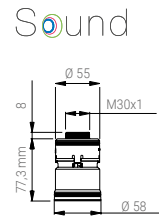

BT200-001-BTHN

- SOUND CARTRIDGE ABS GREY
- KARTUSCHE SOUND ABS GRAU
- CARTOUCHE SOUND ABS GRIS
- CARTUCCIA SOUND ABS GRIGIO