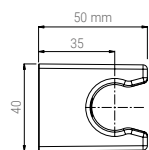

BOX 100 H26xL39x39 PALLET 3600 H80xL120x200

A8605N

- WALL BRACKET TECHNO SWIVEL ABS CHROME
- WANDHALTER TECHNO DREHBAR ABS CHROM
- SUPPORT MURAL TECHNO PIVOTANT ABS CHROME
- SUPPORTO A MURO TECHNO GIREVOLE ABS CROMO