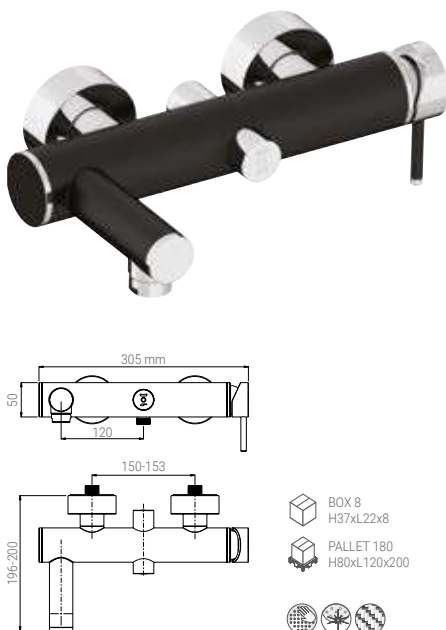

FBH.01.001.51N

- BATH FAUCET ARCHITECT CARBON
- WANNENARMATUR ARCHITECT CARBON
- MITIGEUR MURAL BAIN/DOUCHE ARCHITECT MONOCOMMANDE CARBONE
- RUBINETTO VASCA ARCHITECT CARBON