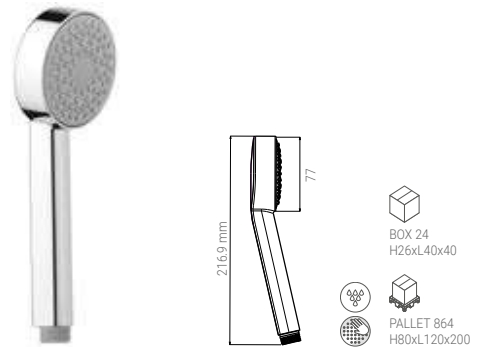

D0105F

- HAND SHOWER FRESH 75 CLEAN CHROME
- HANDBRAUSE FRESH 75 CLEAN CHROM
- DOUCHETTE FRESH 75 CLEAN CHROME
- DOCCIA FRESH 75 CLEAN CROMO