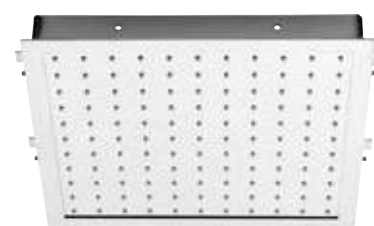

A37.X02.451.05N

- INOX RAINFRAME QUADRO KIT 300
- INOX RAINFRAME QUADRO KIT 300
- INOX RAINFRAME QUADRO KIT 300
- INOX RAINFRAME QUADRO KIT 300