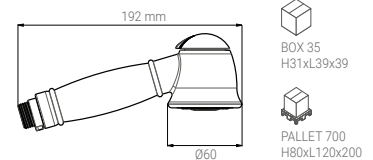

A6905N

- KITCHEN SPRAY CLASSIC CHROME
- KÜCHENBRAUSE CLASSIC CHROM
- DOUCHETTE CUISINE CLASSIC CHROME
- DOCCIA CUCINA CLASSIC CROMO