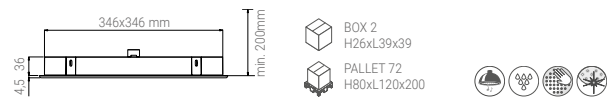

A47.104.451.05N ●●●●●

- RAINBOW QUADRO 300 KIT SWITCH STAINLESS STEEL
- RAINBOW QUADRO 300 KIT SWITCH INOX
- RAINBOW QUADRO 300 KIT SWITCH INOX
- RAINBOW QUADRO 300 KIT SWITCH INOX