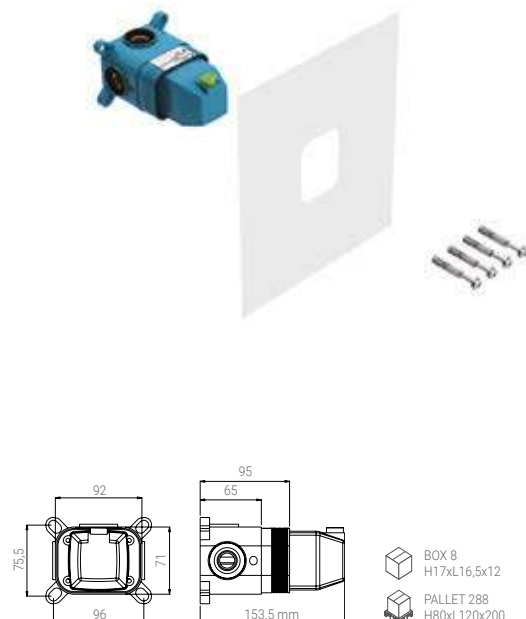

FCU.01.500.00N

- INSTALLATION KIT FOR CONCEALED SHOWER FAUCET ARCHITECT 1 WAY
- UP-KÖRPER FÜR UP-BADEBATTERIE ARCHITECT 1 WEGE
- KIT D'INSTALLATION POUR MITIGEUR DE DOUCHE ENCASTRÉ ARCHITECT MONOCOMMANDE
- KIT DI INSTALLAZIONE PER RUBINETTO INCASSO ARCHITECT 1 VIA