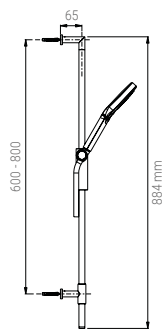

A755.TX.53D.05N

- SHOWER KIT TECHNO 110 DUO CHROME
- BRAUSEKIT TECHNO 110 DUO CHROM
- KIT DE DOUCHE TECHNO 110 DUO CHROME
- KIT DOCCIA TECHNO 110 DUO CROMO