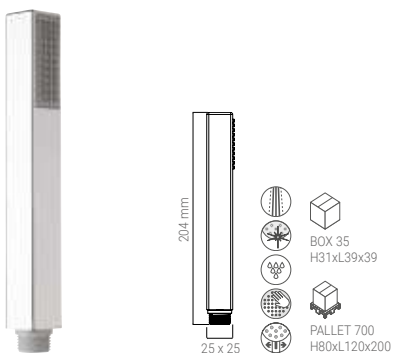

A0805N

- HAND SHOWER STILO QUADRO CHROME
- HANDBRAUSE STILO QUADRO CHROM
- DOUCHETTE STILO QUADRO CHROME
- DOCCIA STILO QUADRO CROMATO