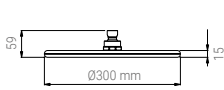

Shower heads // Infinity

BY300R05N

- SHOWER HEAD INFINITY ROUND 300 CHROME
- KOFBRAUSE INFINITY ROUND 300 CHROM
- TÊTE DE DOUCHE INFINITY ROUND 300 CHROME
- SOFFIONE INFINITY ROUND 300 CROMO