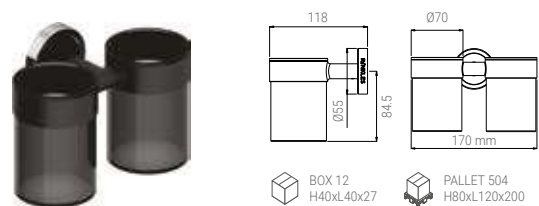

FHB.002.52N

- TOOTH BRUSH HOLDER DUO CARBON
- ZAHNBÜRSTENHALTER DUO CARBON
- PORTE-BROSSE A DENTS DUO CARBONE
- PORTA BICCHIERE DUO CARBON