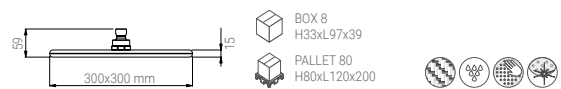

BY300Q51N

- SHOWER HEAD INFINITY SQUARE 300 CHROME/CARBON
- KOPFBRAUSE INFINITY SQUARE 300 CHROM/CARBON
- TÊTE DE DOUCHE INFINITY SQUARE 300 CHROME/CARBONE
- SOFFIONE INFINITY SQUARE 300 CROMO/CARBON