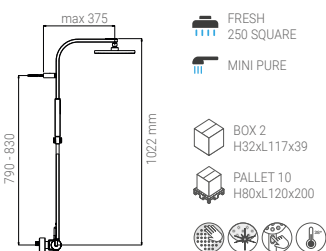

Shower system Mini Pure

B71TH.37.481.05N

- KIT SYSTEM THERMOSTATIC MINI PURE CHROME
- KIT SYSTEM THERMOSTATDUSCHE MINI PURE CHROM
- KIT SYSTEME THERMOSTATIQUE MINI PURE CHROME
- KIT SYSTEMA TERMOSTATICO MINI PURE CROMO