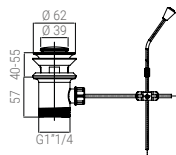

Faucets architect

FBA.01.001.05N

- BASIN FAUCET ARCHITECT CHROME
- WASCHTISCHARMATUR ARCHITECT CHROM
- MITIGEUR DE LAVABO ARCHITECT CHROME
- RUBINETTO LAVABO ARCHITECT CROMO