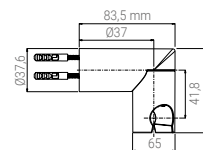

BOX 100 H26xL39x39 PALLET 3600 H80xL120x200

A8605N

- WALL BRACKET TECHNO SWIVEL ABS CHROME
- WANDHALTER TECHNO DREHBAR ABS CHROM
- SUPPORT MURAL TECHNO PIVOTANT ABS CHROME
- SUPPORTO A MURO TECHNO GIREVOLE ABS CROMO