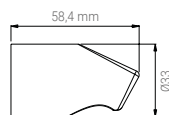

BOX 24 H18xL54x34 PALLET 672 H80xL120x200

A73105N

- WALL BRACKET FRONTAL SWIVEL ABS CHROME
- WANDHALTER FRONTAL DREHBAR ABS CHROM
- SUPPORT MURAL FRONTAL PIVOTANT ABS CHROME
- SUPPORTO A MURO FRONTAL GIREVOLE ABS CROMO