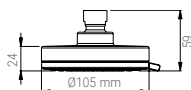

Fresh

D3505QMN

SHOWER HEAD FRESH ROUND 105 DUO
KOPFBRAUSE RESH ROUND 105 DUO
TÊTE DE DOUCHE RESH ROUND 105 DUO
SOFFIONE RESH ROUND 105 DUO

BOX 25
H26xL39x39
PALLET 900
H80xL120x200

D3505N

SHOWER HEAD FRESH ROUND 105 UNO
KOPFBRAUSE RESH ROUND 105 UNO
TÊTE DE DOUCHE RESH ROUND 105 UNO
SOFFIONE RESH ROUND 105 UNO