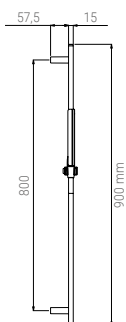

Shower Kits

Shower Kits

A780.00.261.05N

- SHOWER KIT PURE FLAT CHROME
- BRAUSEKIT PURE FLAT CHROM
- KIT DE DOUCHE PURE FLAT CHROME
- KIT DOCCIA PURE FLAT CROMO

- BOX 8
H33xL97x39
- PALLET 80
H80xL120x200

A781.00.481.05N