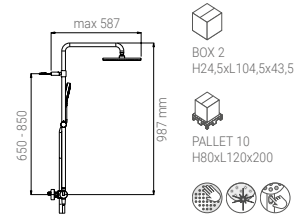

A55SL1.62.53D.05N

- BOX 2 H24,5xL104,5x43,5
- PALLET 10 H80xL120x200

D55.62.53D.05N

- KIT SYSTEM 1 TECHNO 90 CHROME
- KIT SYSTEM 1 TECHNO 90 CHROM
- KIT SYSTEME 1 TECHNO 90 CHROME
- KIT SISTEMA 1 TECHNO 90 CROMO