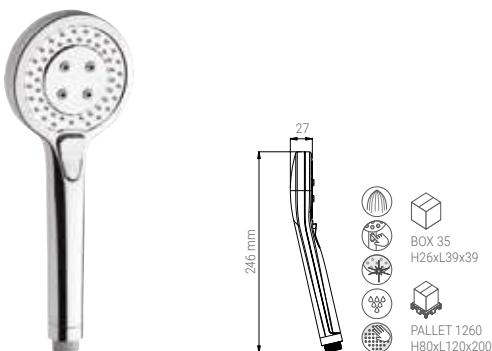

BS3205QDN

- HAND SHOWER SKY 95 DUO SILK CHROME
- HANDBRAUSE SKY 95 DUO SILK CHROM
- DOUCHETTE SKY 95 DUO SILK CHROME
- DOCCIA SKY 95 DUO SILK CROMO