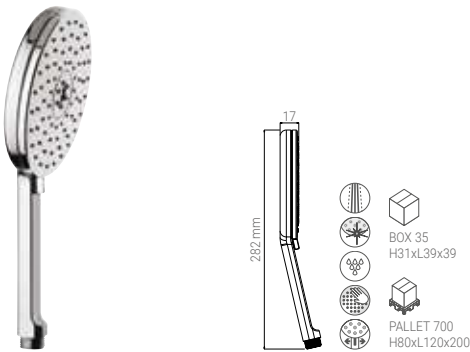

A1805N

- HAND SHOWER PURE 140 UNO AIRDROP® CHROME
- HANDBRAUSE PURE 140 UNO AIRDROP® CHROM
- DOUCHETTE PURE 140 UNO AIRDROP® CHROME
- DOCCIA PURE 140 UNO AIRDROP® CROMO

B1805QDN

- HAND SHOWER PURE 140 SOFT DUO AIRDROP® CHROME
- HANDBRAUSE PURE 140 SOFT DUO AIRDROP® CHROM
- DOUCHETTE PURE 140 SOFT DUO AIRDROP® CHROME
- DOCCIA PURE 140 SOFT DUO AIRDROP® CROMO