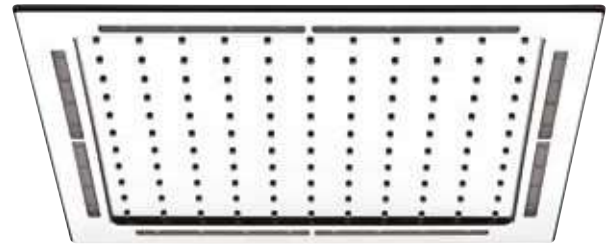

A47.104.451.05N ●●●●●

- RAINBOW QUADRO 300 KIT SWITCH STAINLESS STEEL
- RAINBOW QUADRO 300 KIT SWITCH INOX
- RAINBOW QUADRO 300 KIT SWITCH INOX
- RAINBOW QUADRO 300 KIT SWITCH INOX