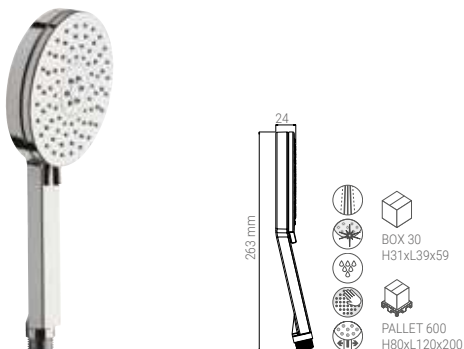

B1705N

- HAND SHOWER PURE 105 SOFT UNO AIRDROP® CHROME
- HANDBRAUSE PURE 105 SOFT UNO AIRDROP® CHROM
- DOUCHETTE PURE 105 SOFT UNO AIRDROP® CHROME
- DOCCIA PURE 105 SOFT UNO AIRDROP® CROMO

A2905QDN

- HAND SHOWER PURE 120 DUO AIRDROP® CHROME
- HANDBRAUSE PURE 120 DUO AIRDROP® CHROM
- DOUCHETTE PURE 120 DUO AIRDROP® CHROME
- DOCCIA PURE 120 DUO AIRDROP® CROMO