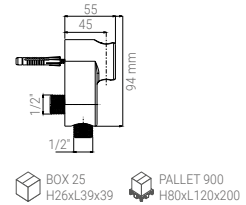

2972N05N • 1/2" FEMALE NPT

297005N

- WALL BRACKET WITH BUILT-IN WATER ELBOW ABS CHROME
- WANDHALTER MIT INTEGRIERTEM ANSCHLUSSBOGEN ABS CHROM
- SUPPORT MURAL AVEC PRISE D'EAU INCORPOREE ABS CHROME
- SUPPORTO A MURO CON PRESA D'ACQUA ABS CROMO