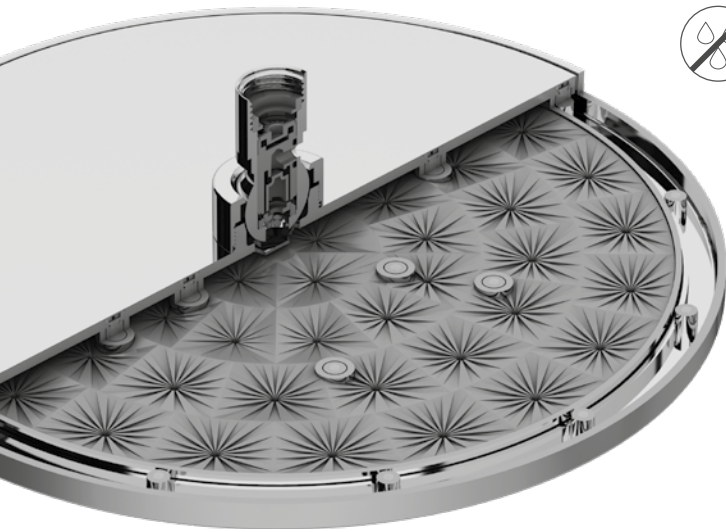

Shower heads // Droplless

NIKLES DROPLESS

“

After shutting off the water, the remaining water completely drains from the Droplless shower head. This enables the system to avoid bacteria build up within the shower head. The quick removal of all remaining water reduces the possibility of limescale buildup inside the shower head and nozzles.

”

DROPLESS TECHNOLOGY CLIP

PATENTED TECHNOLOGY

DE0105N

- SHOWER HEAD ROUND 250 DROPLESS CHROME
- KOPFBRAUSE ROUND 250 DROPLESS CHROM
- TÊTE DE DOUCE ROUND 250 DROPLESS CHROME
- SOFFIONE ROUND 250 DROPLESS CROMO