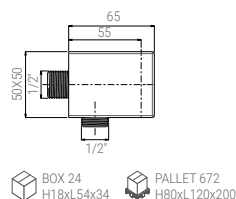

297305N

- WALL BRACKET QUADRO WITH BUILT-IN WATER ELBOW ABS CHROME
- WANDHALTER QUADRO MIT INTEGRIERTEM ANSCHLUSSBOGEN ABS CHROM
- SUPPORT MURAL QUADRO AVEC PRISE D'EAU INCORPOREE ABS CHROME
- SUPPORTO A MURO QUADRO CON PRESA D'ACQUA ABS CROMO