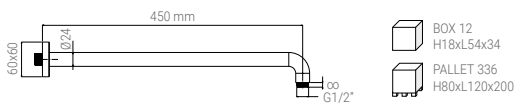

A48Q.B45.000.05N

- SHOWER ARM ARCHITECT 450 MM CHROME
- BRAUSEARM ARCHITECT 450 MM CHROM
- BRAS DE DOUCHE ARCHITECT 450 MM CHROME
- BRACCIO SOFFIONE ARCHITECT 450 MM CROMO

BOX 12
H18xL54x34
PALLET 336
H80xL120x200

A48.R45.000.05N

- SHOWER ARM XL 24 450 MM REINFORCED CHROME
- BRAUSEARM XL 24 450 MM REINFORCED CHROM
- BRAS DE DOUCHE XL 24 450 MM REINFORCED CHROME
- BRACCIO SOFFIONE XL 24 450 MM REINFORCED CROMO