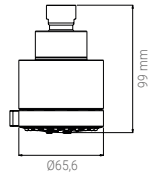

Fresh

4805QMN

- SHOWER HEAD TECHNO HEAD 65 3S MASSAGE
- KOPFBRAUSE TECHNO HEAD 65 3S MASSAGE
- TÊTE DE DOUCHE TECHNO HEAD 3S MASSAGE
- SOFFIONE TECHNO HEAD 65 3S MASSAGE