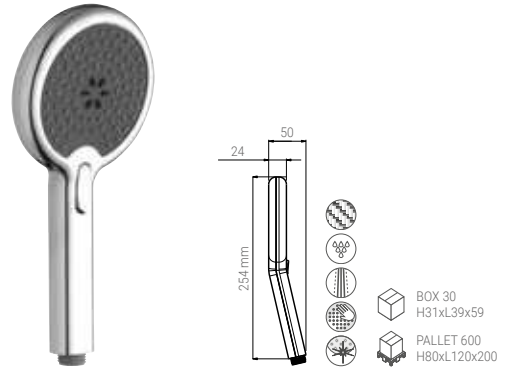

B2851QDN

- HAND SHOWER CARBON 120 DUO AIRDROP® CHROME/CARBON
- HANDBRAUSE CARBON 120 DUO AIRDROP® CHROM/CARBON
- DOUCHETTE CARBONE 120 DUO AIRDROP® CHROME/CARBONE
- DOCCIA CARBON 120 DUO AIRDROP® CROMO/CARBON