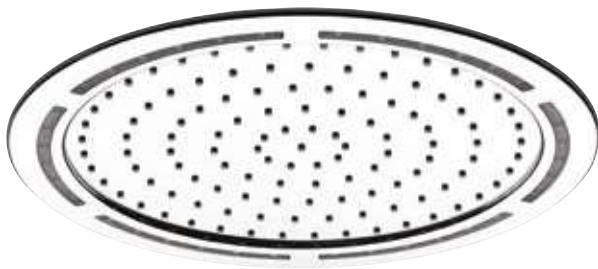

Shower heads // Rainlight - Rainbow

A47.001.441.05N ○○○○

- RAINLIGHT TECHNO 300 KIT STAINLESS STEEL
- RAINLIGHT TECHNO 300 KIT INOX
- RAINLIGHT TECHNO 300 KIT INOX
- RAINLIGHT TECHNO 300 KIT INOX

A47.101.441.05N ○○○○

- RAINLIGHT TECHNO SWITCH 300 KIT STAINLESS STEEL
- RAINLIGHT TECHNO SWITCH 300 KIT INOX
- RAINLIGHT TECHNO SWITCH 300 KIT INOX
- RAINLIGHT TECHNO SWITCH 300 KIT INOX

A47.003.441.05N ●●●●●

- RAINBOW TECHNO 300 KIT STAINLESS STEEL
- RAINBOW TECHNO 300 KIT INOX
- RAINBOW TECHNO 300 KIT INOX
- RAINBOW TECHNO 300 KIT INOX

A47.103.441.05N ●●●●●

- RAINBOW TECHNO 300 KIT SWITCH STAINLESS STEEL
- RAINBOW TECHNO 300 KIT SWITCH INOX
- RAINBOW TECHNO 300 KIT SWITCH INOX
- RAINBOW TECHNO 300 KIT SWITCH INOX