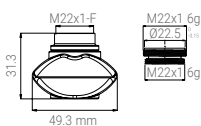

BLS.102.RRN

- AERATOR LIPS M22 / M24 DOUBLE SPRAY ABS RED
- BELÜFTER LIPS M22 / M24 DOPPEL SPRAY ABS ROT
- AERATEUR LIPS M22 / M24 DOUBLE VAPORISATEUR ABS ROUGE
- AERATORE LIPS M22 / M24 DOPPIO GETTO ABS ROSSO

BOX 100 H26xL39x39 PALLET 3600 H80xL120x200