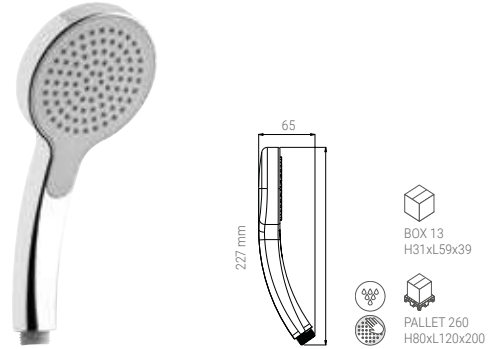

Fresh

BS2405QDN

- HAND SHOWER FRESH CURVE 95 DUO SILK CHROME
- HANDBRAUSE FRESH CURVE 95 DUO SILK CHROM
- DOUCHETTE FRESH CURVE 95 DUO SILK CHROME
- DOCCIA FRESH CURVE 95 DUO SILK CROMO

BS2405N

- HAND SHOWER FRESH CURVE 95 UNO CHROME
- HANDBRAUSE FRESH CURVE 95 UNO CHROM
- DOUCHETTE FRESH CURVE 95 UNO CHROME
- DOCCIA FRESH CURVE 95 UNO CROMO