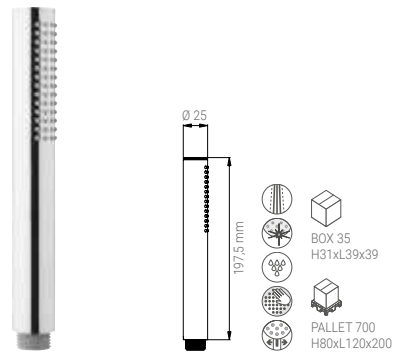

B1505N

- HAND SHOWER STICK BRASS CHROME
- HANDBRAUSE STICK METAL CHROM
- DOUCHETTE STICK LAITON CHROME
- DOCCIA STICK OTTONE CROMATO