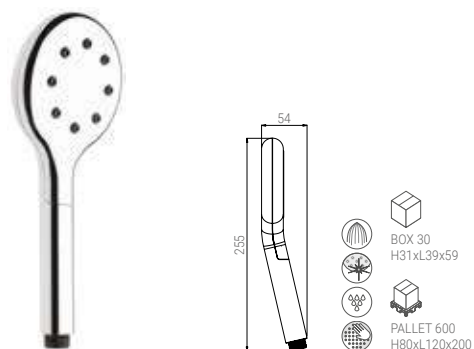

BS1205N

- HAND SHOWER PEARL 110 UNO SILK CHROME
- HANDBRAUSE PEARL 110 UNO SILK CHROM
- DOUCHETTE PEARL 110 UNO SILK CHROME
- DOCCIA PEARL 110 UNO SILK CROMO