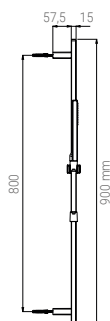

A781.00.481.05N

- SHOWER KIT MINI PURE CHROME
- BRAUSEKIT MINI PURE CHROM
- KIT DE DOUCHE MINI PURE CHROME
- KIT DOCCIA MINI PURE CROMO

- BOX 8
  H33xL97x39
- PALLET 80
  H80xL120x200

A721.FR.531.05N

- SHOWER KIT STYLE 110 UNO CHROME
- BRAUSEKIT STYLE 110 UNO CHROM
- KIT DE DOUCHE STYLE 110 UNO CHROME
- KIT DOCCIA STYLE 110 UNO CROMO