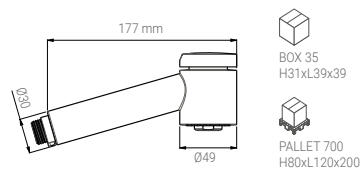

6955N

- KITCHEN SPRAY TECHNO CHROME
- KÜCHENBRAUSE TECHNO CHROM
- DOUCHETTE CUISINE TECHNO CHROME
- DOCCIA CUCINA TECHNO CROMO