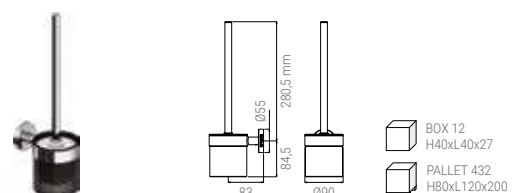

FTT.001.05N

- TOILET BRUSH CHROME
- WC BÜRSTENGARNITUR VERCHROMT
- PORTE BALAI BROSSE CHROME
- PORTA SCOPINO CROMO