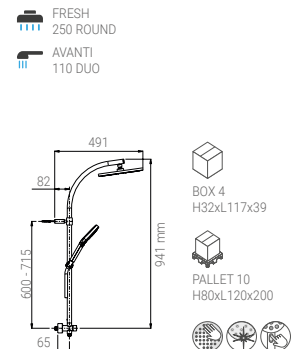

A65.62.53D.05N

- KIT SYSTEM ARCHITECT 24/1 CHROME
- KIT SYSTEM ARCHITECT 24/1 CHROM
- KIT SYSTEME ARCHITECT 24/1 CHROME
- KIT SISTEMA ARCHITECT 24/1 CROMO