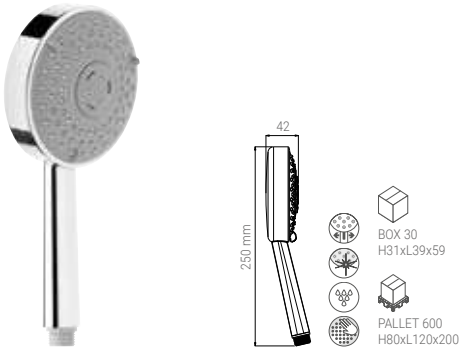

A2805QMN

- HAND SHOWER XL TECHNO 120 3S MASSAGE CHROME
- HANDBRAUSE XL TECHNO 120 3S MASSAGE CHROM
- DOUCHETTE XL TECHNO 120 3S MASSAGE CHROME
- DOCCIA XL TECHNO 120 3S MASSAGE CROMO