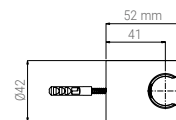

BOX 100 H26xL39x39 PALLET 3600 H80xL120x200

1605N

- WALL BRACKET LUX SWIVEL ABS CHROME
- WANDHALTER LUX DREHBAR ABS CHROM
- SUPPORT MURAL LUX PIVOTANT ABS CHROME
- SUPPORTO A MURO LUX GIREVOLE ABS CROMO