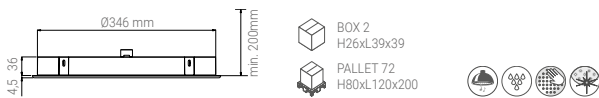

Shower heads // Rainlight - Rainbow

A47.001.441.05N ○○○○

- RAINLIGHT TECHNO 300 KIT STAINLESS STEEL
- RAINLIGHT TECHNO 300 KIT INOX
- RAINLIGHT TECHNO 300 KIT INOX
- RAINLIGHT TECHNO 300 KIT INOX

A47.101.441.05N ○○○○

- RAINLIGHT TECHNO SWITCH 300 KIT STAINLESS STEEL
- RAINLIGHT TECHNO SWITCH 300 KIT INOX
- RAINLIGHT TECHNO SWITCH 300 KIT INOX
- RAINLIGHT TECHNO SWITCH 300 KIT INOX

A47.003.441.05N ●●●●●

- RAINBOW TECHNO 300 KIT STAINLESS STEEL
- RAINBOW TECHNO 300 KIT INOX
- RAINBOW TECHNO 300 KIT INOX
- RAINBOW TECHNO 300 KIT INOX

A47.103.441.05N ●●●●●

- RAINBOW TECHNO 300 KIT SWITCH STAINLESS STEEL
- RAINBOW TECHNO 300 KIT SWITCH INOX
- RAINBOW TECHNO 300 KIT SWITCH INOX
- RAINBOW TECHNO 300 KIT SWITCH INOX