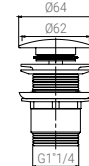

FBT.01.001.05N

- BASIN FAUCET ARCHITECT TALL CHROME
- HOHE WASCHTISCHARMATUR ARCHITECT CHROM
- MITIGEUR DE LAVABO ARCHITECT HAUT CHROME
- RUBINETTO LAVABO ARCHITECT ALTO CROMO