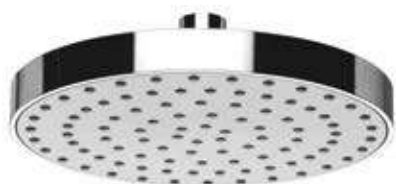

D3405F

- SHOWER HEAD FRESH ROUND 180
- KOPFBRAUSE FRESH ROUND 180
- TETE DE DOUCHE FRESH ROUND 180
- SOFFIONE FRESH ROUND 180