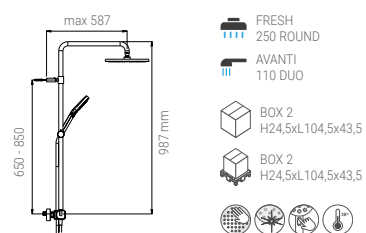

A45TH.62.53D.05N

- KIT SYSTEM THERMOSTATIC TECHNO 90 CHROME
- KIT SYSTEM THERMOSTATDUSCHE TECHNO 90 CHROM
- KIT SYSTEME THERMOSTATIQUE TECHNO 90 CHROME
- KIT SISTEMA TERMOSTATICO TECHNO 90 CROMO