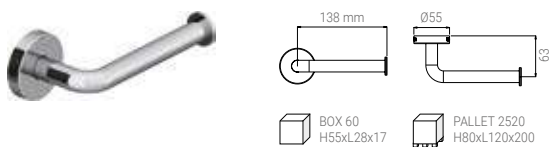

FPH.001.05N

- TOILET PAPER HOLDER CHROME
- PAPIERHALTER VERCHROMT
- PORTE-ROULEAU PAPIER CHROME
- PORTA ROTOLO CROMO