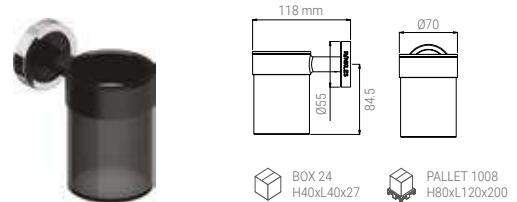

FHB.001.52N

- TOOTH BRUSH HOLDER CARBON
- ZAHNBÜRSTENHALTER CARBON
- PORTE-BROSSE A DENTS CARBONE
- PORTA BICCHIERE CARBON