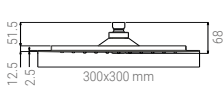

PCV TECHNOLOGY CLIP

PATENTED TECHNOLOGY

DSV0205N

- SHOWER HEAD SQUARE 300 PRESSURE CONTROL VALVE CHROME
- KOPFBRAUSE SQUARE 300 PRESSURE CONTROL VALVE CHROM
- TÊTE DE DOUCHE SQUARE 300 PRESSURE CONTROL VALVE CHROM
- SOFFIONE SQUARE 300 PRESSURE CONTROL VALVE CROMO