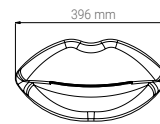

Nikles LIPS

Cascade spray
with intelligent
water distribution

Outstanding
contemporary
design

BOX 2
H26xL39x39
PALLET 72
H80xL120x200

Red

BLS.001.RRN

- LIPS RED
- LIPS ROT
- LIPS ROUGE
- LIPS ROSSO

Chrome

BLS.001.05N

- LIPS CHROME
- LIPS CHROM
- LIPS CHROME
- LIPS CROMO

Black ^{MATTE}

BLS.001.07N

- LIPS MATTE BLACK
- LIPS MATT-SCHWARZ
- LIPS NOIR MAT
- LIPS NERO OPACO