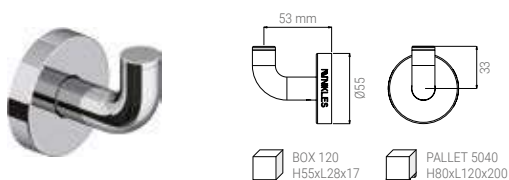

FKH.001.05N

- TOWEL HOOK CHROME
- HANDTUCHHAKEN VERCHROMT
- PORTE-SERVIETTE SIMPLE CHROME
- PORTA ACCAPPATOIO CROMO