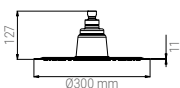

BTS300T05N

- SHOWER HEAD PIANO SOUND ROUND 300 STAINLESS STEEL
- KOPFBRAUSE PIANO SOUND ROUND 300 INOX
- TÊTE DE DOUCHE SOUND ROUND PIANO 300 INOX
- SOFFIONE PIANO SOUND ROUND 300 INOX

-  BOX 2
H26xL39x39
-  PALLET 72
H80xL120x200
-    