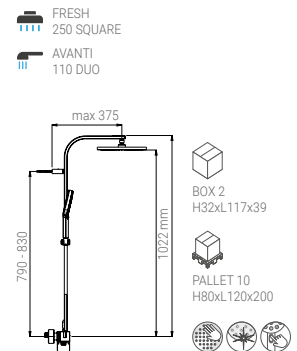

A53SL.61.53D.05N

- KIT SYSTEM SINGLE LEVER PURE CHROME
- KIT SYSTEM EINHEBELMISCHER PURE CHROM
- KIT SYSTEME MONOCOMMAND PURE CHROME
- KIT SISTEMA LEVA SINGOLA PURE CROMO