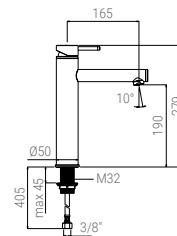

FBT.01.001.05N

- BASIN FAUCET ARCHITECT TALL CHROME
- HOHE WASCHTISCHARMATUR ARCHITECT CHROM
- MITIGEUR DE LAVABO ARCHITECT HAUT CHROME
- RUBINETTO LAVABO ARCHITECT ALTO CROMO