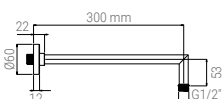

B47.B30.000.05N

- SHOWER ARM STYLE 300 MM CHROME
- BRAUSEARM STYLE 300 MM CHROM
- BRAS DE DOUCHE STYLE 300 MM CHROME
- BRACCIO SOFFIONE STYLE 300 MM CROMO