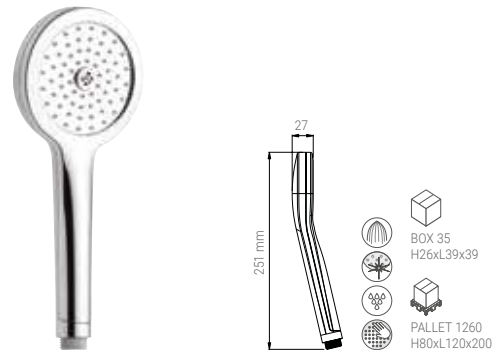

BS3105N

- HAND SHOWER SKY 105 UNO PRESSURE CONTROL VALVE CHROME
- HANDBRAUSE SKY 105 UNO PRESSURE CONTROL VALVE CHROM
- DOUCHETTE SKY 105 UNO PRESSURE CONTROL VALVE CHROME
- DOCCIA SKY 105 UNO PRESSURE CONTROL VALVE CROMO