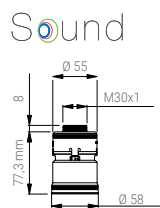

BT200-001.55-BTHN

- SOUND CARTRIDGE ABS CHROME
- KARTUSCHE SOUND ABS CHROM
- CARTOUCHE SOUND ABS CHROME
- CARTUCCIA SOUND ABS CROMO