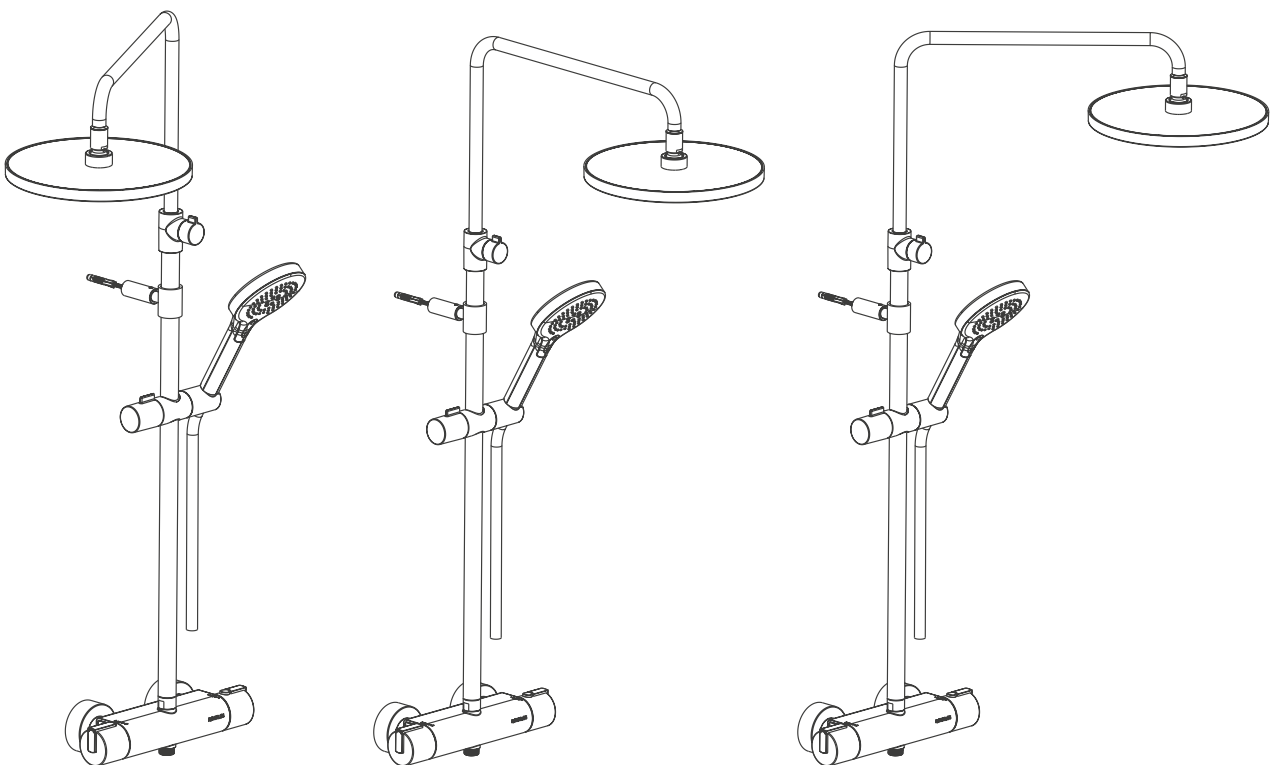

Shower system Telescopic - Highlights

Free adjustable height

Free rotatable rail

KIT SYSTEM 5 SKY

OLD SYSTEM

- Shower head only
- Renovation needed to add a hand shower
- Not enough space for conventional system