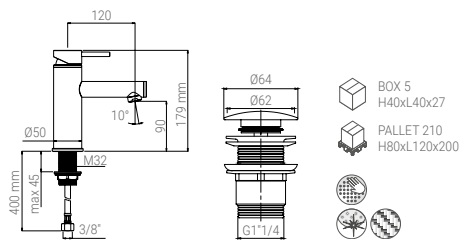

Nikles Carbon

FBA.01.001.51N

- BASIN FAUCET ARCHITECT CARBON
- WASCHTISCHARMATUR ARCHITECT CARBON
- MITIGEUR DE LAVABO ARCHITECT CARBONE
- RUBINETTO LAVABO ARCHITECT CARBON