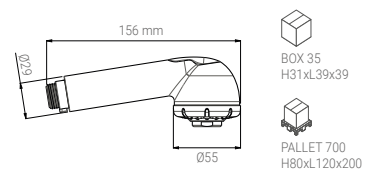

2905N

- KITCHEN SPRAY JOLLY CHROME
- KÜCHENBRAUSE JOLLY CHROM
- DOUCHETTE CUISINE JOLLY CHROME
- DOCCIA CUCINA JOLLY CROMO