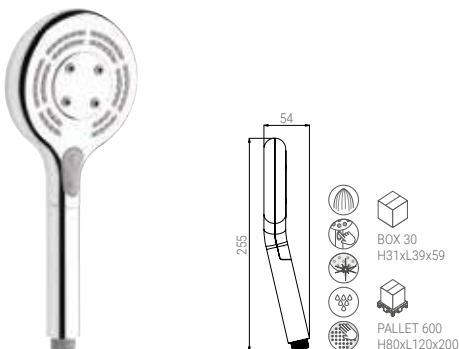

BS1205QDN

- HAND SHOWER PEARL 110 DUO SILK CHROME
- HANDBRAUSE PEARL 110 DUO SILK CHROM
- DOUCHETTE PEARL 110 DUO SILK CHROME
- DOCCIA PEARL 110 DUO SILK CROMO