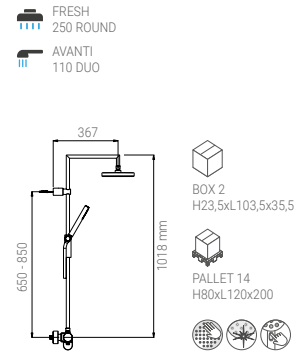

Shower system Style

A72TH.62.53D.05N

- KIT SYSTEM THERMOSTATIC STYLE CHROME
- KIT SYSTEM THERMOSTATDUSCHE STYLE CHROM
- KIT SYSTEME THERMOSTATIQUE STYLE CHROME
- KIT SISTEMA TERMOSTATICO STYLE CROMO

A72SL.62.53D.05N

- KIT SYSTEM SINGLE LEVER STYLE CHROME
- KIT SYSTEM EINHEBELMISCHER STYLE CHROM
- KIT SYSTEME MONOCOMMAND STYLE CHROME
- KIT SISTEMA LEVA SINGOLA STYLE CROMO

A72SL1.62.53D.05N

A72.62.53D.05N

- KIT SYSTEM STYLE 1 CHROME
- KIT SYSTEM STYLE 1 CHROM
- KIT SYSTEME STYLE 1 CHROME
- KIT SISTEMA STYLE 1 CROMO

A72MS.62.53D.05N

- KIT SYSTEM STYLE 6 RENOVATION CHROME
- KIT SYSTEM STYLE 6 RENOVATION CHROM
- KIT SYSTEME STYLE 6 RENOVATION CHROME
- KIT SISTEMA STYLE 6 RENOVATION CROMO