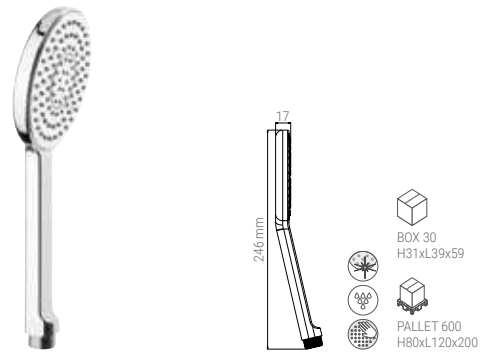

B1705N

- HAND SHOWER PURE 105 SOFT UNO AIRDROP® CHROME
- HANDBRAUSE PURE 105 SOFT UNO AIRDROP® CHROM
- DOUCHETTE PURE 105 SOFT UNO AIRDROP® CHROME
- DOCCIA PURE 105 SOFT UNO AIRDROP® CROMO