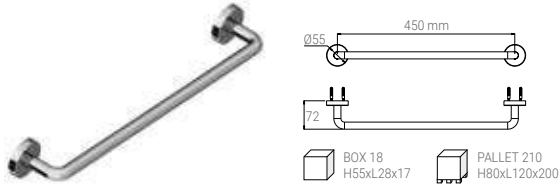

Accessories and spare parts

FTB.001.05N

- TOWEL BAR 45 CM CHROME
- BADETUCHHALTER 45 CM VERCHROMT
- PORTE-SERVIETTE 45CM CHROME
- PORTA ASCIUGAMANO 45 CM CROMO