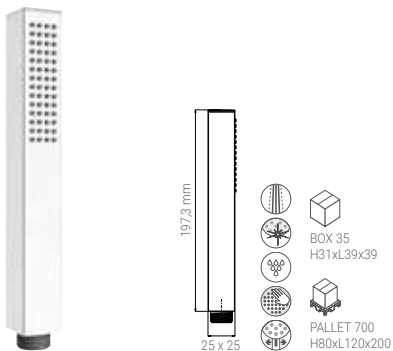

B1405N

- HAND SHOWER STICK QUADRO METAL CHROME
- HANDBRAUSE STICK QUADRO METAL CHROM
- DOUCHETTE STICK QUADRO METAL CHROME
- DOCCIA STICK QUADRO OTTONE CROMO