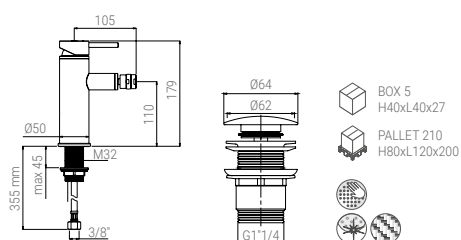

FBB.01.001.51N

- BASIN FAUCET BIDET ARCHITECT CARBON
- BIDET ARMATUR ARCHITECT CARBON
- MITIGEUR DE BIDET ARCHITECT CARBONE
- RUBINETTO BIDET ARCHITECT CARBON