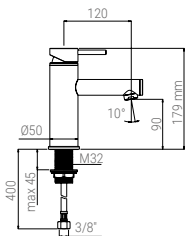

Faucets architect

FBA.01.001.05N

- BASIN FAUCET ARCHITECT CHROME
- WASCHTISCHARMATUR ARCHITECT CHROM
- MITIGEUR DE LAVABO ARCHITECT CHROME
- RUBINETTO LAVABO ARCHITECT CROMO