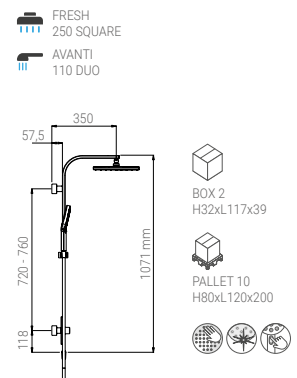

A54.61.53D.05N

- KIT SYSTEM 1 PURE CHROME
- KIT SYSTEM 1 PURE CHROM
- KIT SYSTEME 1 PURE CHROME
- KIT SYSTEM 1 PURE CROMO