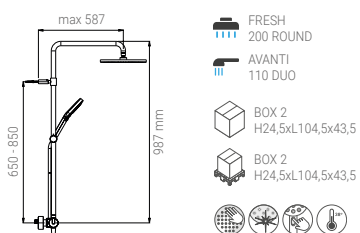

- FRESH 250 ROUND
- AVANTI 110 DUO

- BOX 2 H24,5xL104,5x43,5
- PALLET 10 H80xL120x200

Shower system Techno 90

A55TH.31.53D.05N

- KIT SYSTEM THERMOSTATIC TECHNO 90 CHROME
- KIT SYSTEM THERMOSTATDUSCHE TECHNO 90 CHROM
- KIT SYSTEME THERMOSTATIQUE TECHNO 90 CHROME
- KIT SISTEMA TERMOSTATICO TECHNO 90 CROMO