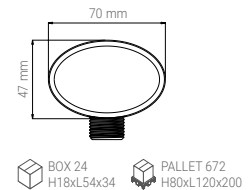

298905N

- WALL ELBOW SPACE 1/2" ABS CHROME
- WANDANSCHLUSS SPACE 1/2" ABS CHROM
- PRISE D'EAU SPACE 1/2" ABS CHROME
- PRESA D'ACQUA SPACE 1/2" ABS CROMO