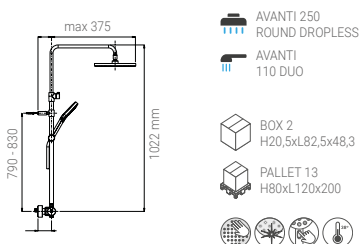

Shower system Telescopic

A67TH.72.53D.05N

- KIT SYSTEM THERMOSTATIC TELESCOPIC CHROME
- KIT SYSTEM THERMOSTATDUSCHE TELESCOPIC CHROM
- KIT SYSTEME THERMOSTATIQUE TELESCOPIC CHROME
- KIT SISTEMA TERMOSTATICO TELESCOPIC CROMO