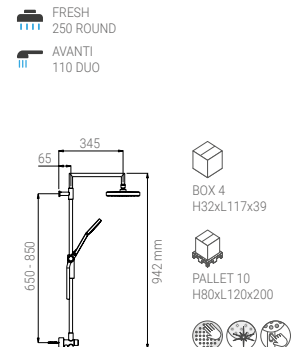

A72MS.62.53D.05N

- KIT SYSTEM STYLE 6 RENOVATION CHROME
- KIT SYSTEM STYLE 6 RENOVATION CHROM
- KIT SYSTEME STYLE 6 RENOVATION CHROME
- KIT SISTEMA STYLE 6 RENOVATION CROMO