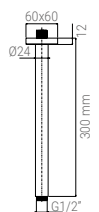

A48Q.S30.000.05N

- CEILING ARM ARCHITECT 300 MM CHROME
- DECKENARM ARCHITECT 300 MM CHROM
- BRAS DE DOUCHE VERTICAL ARCHITECT 300 MM CHROME
- BRACCIO SOFFIONE SOFFITTO ARCHITECT 300 MM CROMO