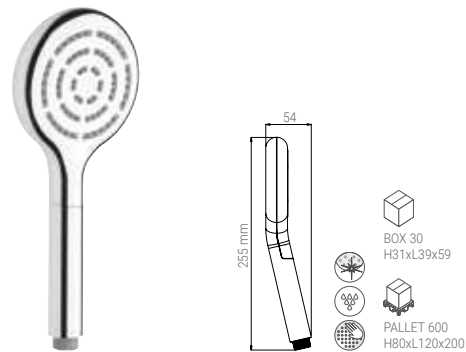

Hand showers // Pearl

BS1005QDN

- HAND SHOWER PEARL 110 DUO CHROME
- HANDBRAUSE PEARL 110 DUO CHROM
- DOUCHETTE PEARL 110 DUO CHROME
- DOCCIA PEARL 110 DUO CROMO

BS1005N

- HAND SHOWER PEARL 110 UNO CHROME
- HANDBRAUSE PEARL 110 UNO CHROM
- DOUCHETTE PEARL 110 UNO CHROME
- DOCCIA PEARL 110 UNO CROMO