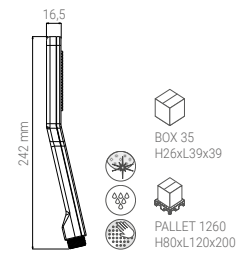

D1305N

- HAND SHOWER PEARL RECTANGLE CHROME
- HANDBRAUSE PEARL RECTANGLE CHROM
- DOUCHETTE PEARL RECTANGLE CHROME
- DOCCIA PEARL RECTANGLE CROMO