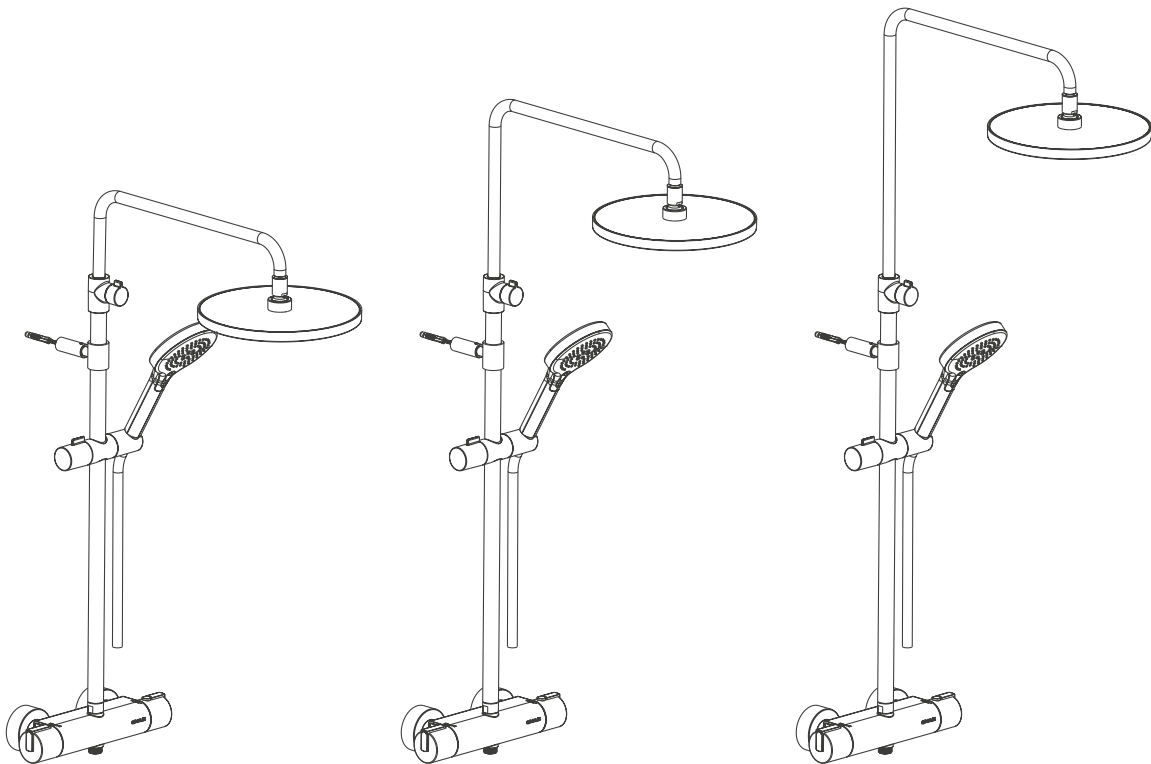

Shower system Telescopic - Highlights

Free adjustable height

Free rotatable rail

KIT SYSTEM 5 SKY

OLD SYSTEM

- Shower head only
- Renovation needed to add a hand shower
- Not enough space for conventional system