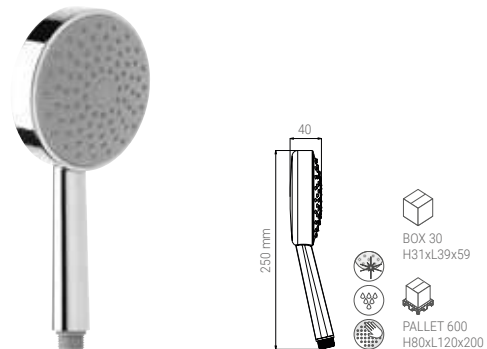

A2705N

- HAND SHOWER XL TECHNO 120 CLEAN CHROME
- HANDBRAUSE XL TECHNO 120 CLEAN CHROM
- DOUCHETTE XL TECHNO 120 CLEAN CHROME
- DOCCIA XL TECHNO 120 CLEAN CROMO