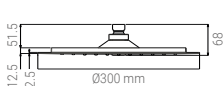

DSV0105N

- SHOWER HEAD ROUND 300 PRESSURE CONTROL VALVE CHROME
- KOPFBRAUSE ROUND 300 PRESSURE CONTROL VALVE CHROM
- TÊTE DE DOUCHE ROUND 300 PRESSURE CONTROL VALVE CHROM
- SOFFIONE ROUND 300 PRESSURE CONTROL VALVE CROMO