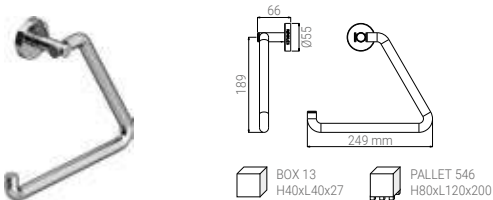

FTH.001.05N

- TOWEL HOLDER CHROME
- HANDTUCHHALTER VERCHROMT
- PORTE-SERVIETTE CHROME
- PORTA SALVIETTA CROMO