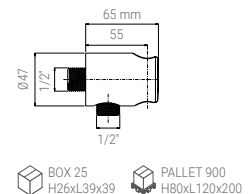

297105N

- WALL BRACKET TECHNO WITH BUILT-IN WATER ELBOW ABS CHROME
- WANDHALTER TECHNO MIT INTEGRIERTEM ANSCHLUSSBOGEN ABS CHROM
- SUPPORT MURAL TECHNO AVEC PRISE D'EAU INCORPOREE ABS CHROME
- SUPPORTO A MURO TECHNO CON PRESA D'ACQUA ABS CROMO