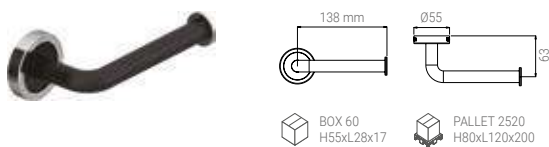

FPH.001.52N

- TOILET PAPER HOLDER CARBON
- PAPIERHALTER CARBON
- PORTE-ROULEAU PAPIER CARBONE
- PORTA ROTOLO CARBON