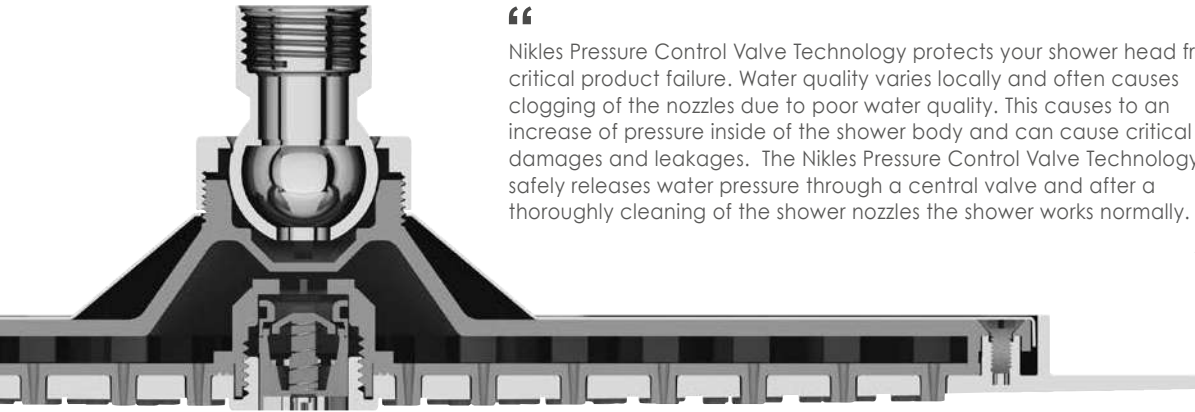

BOX 9
H26xL39x39
PALLET 360
H80xL120x200

PRESSURE CONTROL VALVE

“ Nikles Pressure Control Valve Technology protects your shower head from critical product failure. Water quality varies locally and often causes clogging of the nozzles due to poor water quality. This causes to an increase of pressure inside of the shower body and can cause critical damages and leakages. The Nikles Pressure Control Valve Technology safely releases water pressure through a central valve and after a thoroughly cleaning of the shower nozzles the shower works normally. ”