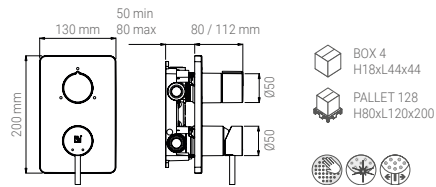

Faucets

B61.001.05N

- CONCEALED MIXER TECHNO 3 WAYS CHROME
- CONCEALED MIXER TECHNO 3 WEGE CHROM
- CONCEALED MIXER TECHNO 3 VOIES CHROME
- CONCEALED MIXER TECHNO 3 VIE CROMO

B61R.001.05N

- CONCEALED MIXER QUADRO 3 WAYS CHROME
- CONCEALED MIXER QUADRO 3 WEGE CHROM
- CONCEALED MIXER QUADRO 3 VOIES CHROME
- CONCEALED MIXER QUADRO 3 VIE CROMO