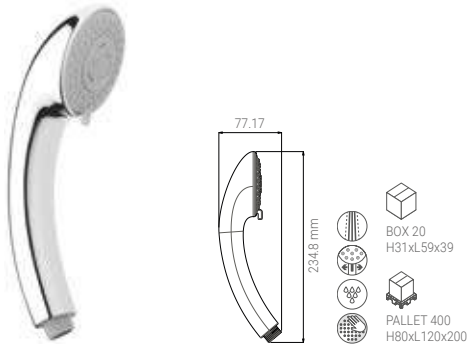

Fresh

D0305QMF

- HAND SHOWER SMILE 75 2S MASSAGE CHROME
- HANDBRAUSE SMILE 75 2S MASSAGE CHROM
- DOUCHETTE SMILE 75 2S MASSAGE CHROME
- DOCCIA SMILE 75 2S MASSAGE CROMO