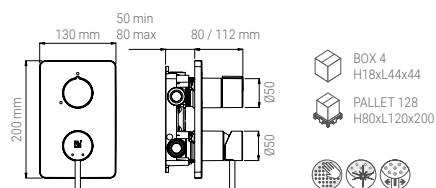

B61R.002.05N

- CONCEALED MIXER QUADRO 2 WAYS CHROME
- CONCEALED MIXER QUADRO 2 WEGE CHROM
- CONCEALED MIXER QUADRO 2 VOIES CHROME
- CONCEALED MIXER QUADRO 2 VIE CROMO