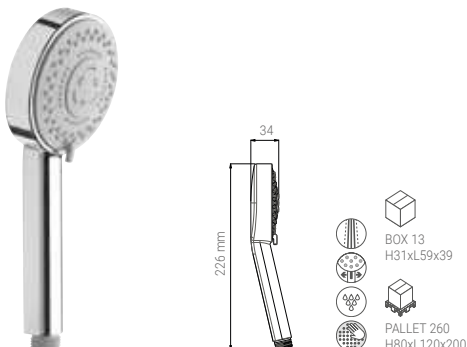

D1205QMF

- HAND SHOWER FRESH 95 3S MASSAGE CHROME
- HANDBRAUSE FRESH 95 3S MASSAGE CHROM
- DOUCHETTE FRESH 95 3S MASSAGE CHROME
- DOCCIA FRESH 95 3S MASSAGE CROMO