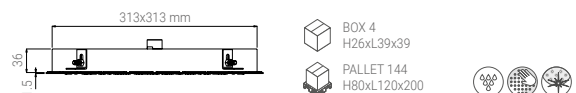

A37.X02.451.05N

- INOX RAINFRAME QUADRO KIT 300
- INOX RAINFRAME QUADRO KIT 300
- INOX RAINFRAME QUADRO KIT 300
- INOX RAINFRAME QUADRO KIT 300