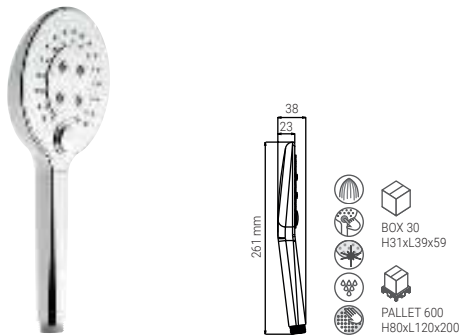

BS3205QDN

- HAND SHOWER SKY 95 DUO SILK CHROME
- HANDBRAUSE SKY 95 DUO SILK CHROM
- DOUCHETTE SKY 95 DUO SILK CHROME
- DOCCIA SKY 95 DUO SILK CROMO

HAND SHOWERS / NOVA

BS4005QTN

- HAND SHOWER NOVA ROUND 120 3S SILK CHROME
- HANDBRAUSE NOVA ROUND 120 3S SILK CHROM
- DOUCHETTE NOVA ROUND 120 3S SILK CHROME
- DOCCIA NOVA ROUND 120 3S SILK CROMO