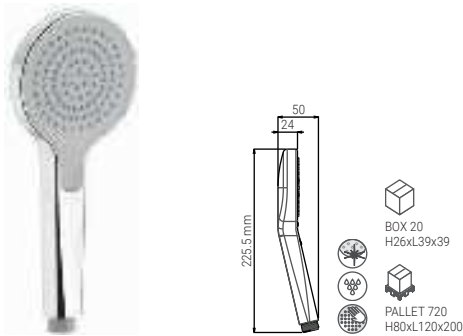

BS2205N

- HAND SHOWER AVANTI 95 UNO CHROME
- HANDBRAUSE AVANTI 95 UNO CHROM
- DOUCHETTE AVANTI 95 UNO CHROME
- DOCCIA AVANTI 95 UNO CROMO