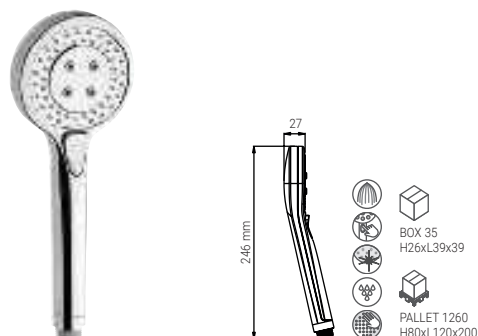

BS3205QDN

- HAND SHOWER SKY 95 DUO SILK CHROME
- HANDBRAUSE SKY 95 DUO SILK CHROM
- DOUCHETTE SKY 95 DUO SILK CHROME
- DOCCIA SKY 95 DUO SILK CROMO