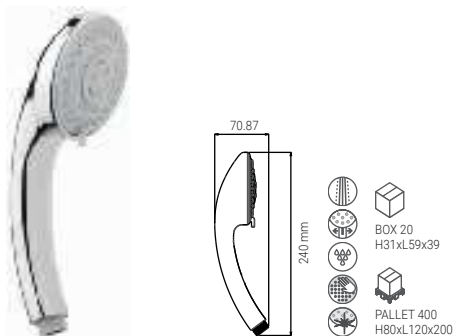

FRESH

D1105QMF

- HAND SHOWER SMILE 95 3S MASSAGE CHROME
- HANDBRAUSE SMILE 95 3S MASSAGE CHROM
- DOUCHETTE SMILE 95 3S MASSAGE CHROME
- DOCCIA SMILE 95 3S MASSAGE CROMO