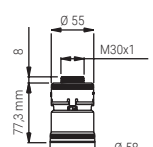

ACCESSORIES AND SPARE PARTS

BT297005-BTHN

- ELBOW SOUND ABS CHROME
- WANDANSCHLUSS SOUND ABS CHROM
- PRISE D'EAU SOUND ABS CHROME
- PRESA D'ACQUA SOUND ABS CROMO

Sound

BOX 24 H18xL54x34 PALLET 672 H80xL120x200

BT200-001-BTHN

- SOUND CARTRIDGE ABS GREY
- KARTUSCHE SOUND ABS GRAU
- CARTOUCHE SOUND ABS GRIS
- CARTUCCIA SOUND ABS GRIGIO

Sound

BT200-001.55-BTHN

- SOUND CARTRIDGE ABS CHROME
- KARTUSCHE SOUND ABS CHROM
- CARTOUCHE SOUND ABS CHROME
- CARTUCCIA SOUND ABS CROMO

Sound

BT200-002-LEDWN

- CARTRIDGE LIGHT LED WHITE
- KARTUSCHE LIGHT LED WEISS
- CARTOUCHE LIGHT LED BLANC
- CARTUCCIA LIGHT LED BIANCO

Light

BT200-003-LEDRN

- CARTRIDGE LIGHT LED RAINBOW
- KARTUSCHE LIGHT LED RAINBOW
- CARTOUCHE LIGHT LED RAINBOW
- CARTUCCIA LIGHT LED RAINBOW

Light

BT200-KEYN

- KEY SOUND/LIGHT CARTRIDGE
- SCHLÜSSEL KARTUSCHE SOUND/LIGHT
- CLE CARTOUCHE SOUND/LIGHT
- CHIAVE PER CARTUCCIA SOUND/LIGHT

BLS.102.RRN

- AERATOR LIPS M22 / M24 DOUBLE SPRAY ABS RED
- BELÜFTER LIPS M22 / M24 DOPPEL SPRAY ABS ROT
- AERATEUR LIPS M22 / M24 DOUBLE VAPORISATEUR ABS ROUGE
- AERATORE LIPS M22 / M24 DOPPIO GETTO ABS ROSSO

BOX 100 H26xL39x39 PALLET 3600 H80xL120x200