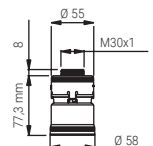

ACCESSORIES AND SPARE PARTS

BT297005-BTHN

- ELBOW SOUND ABS CHROME
- WANDANSCHLUSS SOUND ABS CHROM
- PRISE D'EAU SOUND ABS CHROME
- PRESA D'ACQUA SOUND ABS CROMO

Sound

BOX 24 H18xL54x34 PALLET 672 H80xL120x200

BT200-001-BTHN

- SOUND CARTRIDGE ABS GREY
- KARTUSCHE SOUND ABS GRAU
- CARTOUCHE SOUND ABS GRIS
- CARTUCCIA SOUND ABS GRIGIO

Sound

BT200-001.55-BTHN

- SOUND CARTRIDGE ABS CHROME
- KARTUSCHE SOUND ABS CHROM
- CARTOUCHE SOUND ABS CHROME
- CARTUCCIA SOUND ABS CROMO

Sound

BT200-002-LEDWN

- CARTRIDGE LIGHT LED WHITE
- KARTUSCHE LIGHT LED WEISS
- CARTOUCHE LIGHT LED BLANC
- CARTUCCIA LIGHT LED BIANCO

Light

BT200-003-LEDRN

- CARTRIDGE LIGHT LED RAINBOW
- KARTUSCHE LIGHT LED RAINBOW
- CARTOUCHE LIGHT LED RAINBOW
- CARTUCCIA LIGHT LED RAINBOW

Light

BT200-KEYN

- KEY SOUND/LIGHT CARTRIDGE
- SCHLÜSSEL KARTUSCHE SOUND/LIGHT
- CLE CARTOUCHE SOUND/LIGHT
- CHIAVE PER CARTUCCIA SOUND/LIGHT

BLS.102.RRN

- AERATOR LIPS M22 / M24 DOUBLE SPRAY ABS RED
- BELÜFTER LIPS M22 / M24 DOPPEL SPRAY ABS ROT
- AERATEUR LIPS M22 / M24 DOUBLE VAPORISATEUR ABS ROUGE
- AERATORE LIPS M22 / M24 DOPPIO GETTO ABS ROSSO

BOX 100 H26xL39x39 PALLET 3600 H80xL120x200