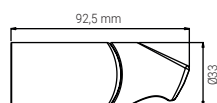

A73105N

- WALL BRACKET FRONTAL SWIVEL ABS CHROME
- WANDHALTER FRONTAL DREHBAR ABS CHROM
- SUPPORT MURAL FRONTAL PIVOTANT ABS CHROME
- SUPPORTO A MURO FRONTAL GIREVOLE ABS CROMO

BOX 24 H18xL54x34 PALLET 672 H80xL120x200