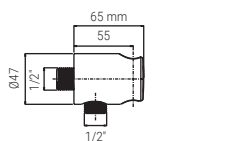

BOX 25 H26xL39x39 PALLET 900 H80xL120x200

2971N05N • 1/2" FEMALE NPT

297305N

- WALL BRACKET QUADRO WITH BUILT-IN WATER ELBOW ABS CHROME
- WANDHALTER QUADRO MIT INTEGRIERTEM ANSCHLUSSBOGEN ABS CHROM
- SUPPORT MURAL QUADRO AVEC PRISE D'EAU INCORPOREE ABS CHROME
- SUPPORTO A MURO QUADRO CON PRESA D'ACQUA ABS CROMO