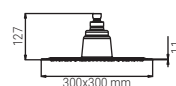

- BOX 2
  H26xL39x39
- PALLET 72
  H80xL120x200