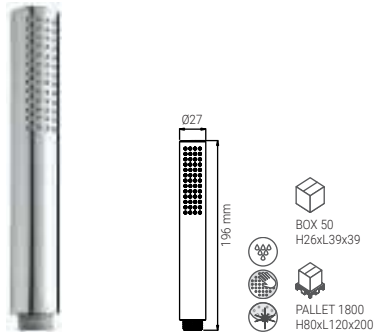

FRESH

BS0105N

- HAND SHOWER STICK TECHNO CHROME
- HANDBRAUSE STICK TECHNO CHROM
- DOUCHETTE STICK TECHNO CHROME
- DOCCIA STICK TECHNO CROMO