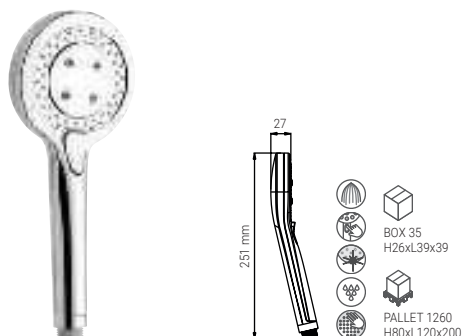

BS3105QDN

- HAND SHOWER SKY 105 DUO SILK CHROME
- HANDBRAUSE SKY 105 DUO SILK CHROM
- DOUCHETTE SKY 105 DUO SILK CHROME
- DOCCIA SKY 105 DUO SILK CROMO