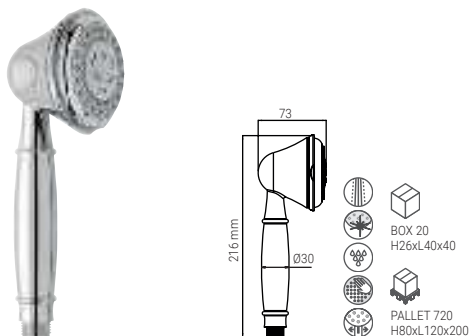

A0605QMN

- HAND SHOWER TULIPA 75 3S MASSAGE CHROME
- HANDBRAUSE TULIPA 75 3S MASSAGE CHROM
- DOUCHETTE TULIPA 75 3S MASSAGE CHROME
- DOCCIA TULIPA 75 3S MASSAGE CROMO