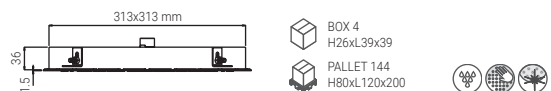

A37.X02.451.05N

- INOX RAINFRAME QUADRO KIT 300
- INOX RAINFRAME QUADRO KIT 300
- INOX RAINFRAME QUADRO KIT 300
- INOX RAINFRAME QUADRO KIT 300