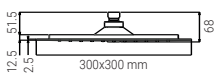

BOX 8
H33xL31,5x7,5
PALLET 160
H80xL120x200

CLEANED NOZZLES

CLOGGED NOZZLES

SHOWER HEADS

DSV0105N

- SHOWER HEAD ROUND 300 PRESSURE CONTROL VALVE CHROME
- KOPFBRAUSE ROUND 300 PRESSURE CONTROL VALVE CHROM
- TÊTE DE DOUCHE ROUND 300 PRESSURE CONTROL VALVE CHROME
- SOFFIONE ROUND 300 PRESSURE CONTROL VALVE CROMO