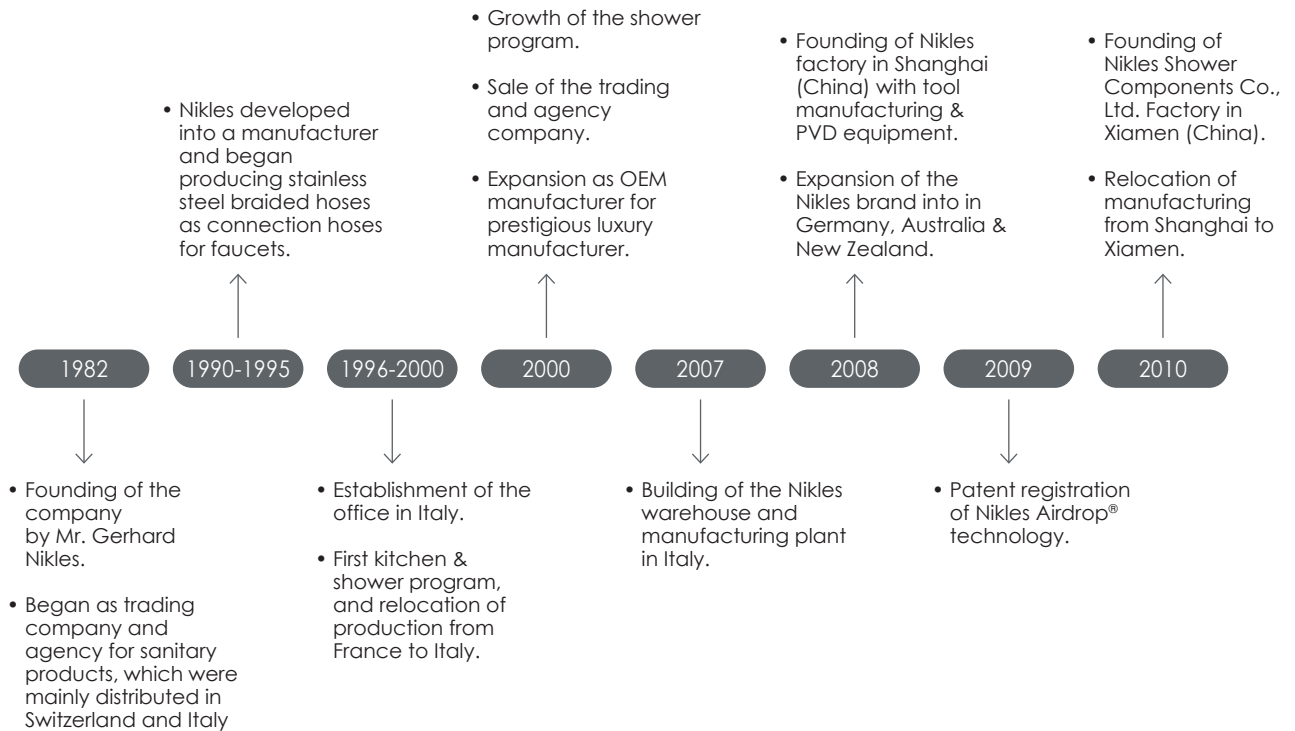

NIKLES HISTORY

200

EMPLOYEES AROUND THE WORLD

+50

COUNTRIES WHERE NIKLES IS COMMERCIAALLY ACTIVE

40

YEARS OF HISTORY

Nikles is a 100% family owned company with worldwide sales organizations and is continuously expanding in manufacturing, technologies, products, and local distribution partners to serve customers worldwide.

NIKLES COMPANY