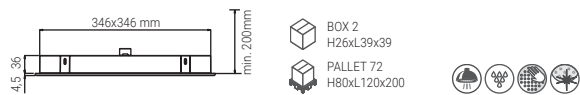

A47.004.451.05N ●●●●●

- RAINBOW QUADRO 300 KIT STAINLESS STEEL
- RAINBOW QUADRO 300 KIT INOX
- RAINBOW QUADRO 300 KIT INOX
- RAINBOW QUADRO 300 KIT INOX

A47.104.451.05N ●●●●●

- RAINBOW QUADRO 300 KIT SWITCH STAINLESS STEEL
- RAINBOW QUADRO 300 KIT SWITCH INOX
- RAINBOW QUADRO 300 KIT SWITCH INOX
- RAINBOW QUADRO 300 KIT SWITCH INOX