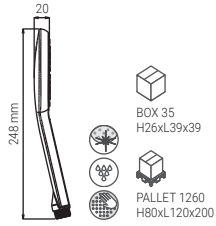

HAND SHOWERS / PEARL

B2505N

- HAND SHOWER PEARL CIRCLE 105 AIRDROP® CHROME
- HANDBRAUSE PEARL CIRCLE 105 AIRDROP® CHROM
- DOUCHETTE PEARL CIRCLE 105 AIRDROP® CHROME
- DOCCIA PEARL CIRCLE 105 AIRDROP® CROMO