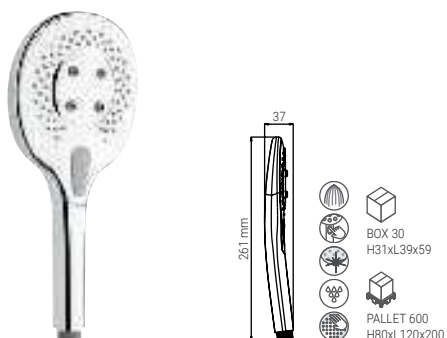

BS1305QDN

- HAND SHOWER HORIZON 120 DUO SILK CHROME
- HANDBRAUSE HORIZON 120 DUO SILK CHROM
- DOUCHETTE HORIZON 120 DUO SILK CHROME
- DOCCIA HORIZON 120 DUO SILK CROMO