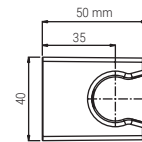

A5305N

- WALL BRACKET PURE ABS CHROME
- WANDHALTER PURE ABS CHROM
- SUPPORT MURAL PURE ABS CHROME
- SUPPORTO A MURO PURE ABS CROMO

BOX 100 H26xL39x39 PALLET 3600 H80xL120x200

A8605N

- WALL BRACKET TECHNO SWIVEL ABS CHROME
- WANDHALTER TECHNO DREHBAR ABS CHROM
- SUPPORT MURAL TECHNO PIVOTANT ABS CHROME
- SUPPORTO A MURO TECHNO GIREVOLE ABS CROMO