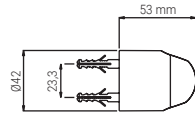

BOX 100 H26xL39x39 PALLET 3600 H80xL120x200

8605N

- WALL BRACKET TECHNO FIX ABS CHROME
- WANDHALTER TECHNO FIX ABS CHROM
- SUPPORT MURAL TECHNO FIX ABS CHROME
- SUPPORTO A MURO TECHNO FIX ABS CROMO

BOX 100 H26xL39x39 PALLET 3600 H80xL120x200