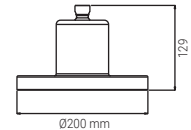

SHOWER HEADS / LIGHT

Light

BT200R05-LEDWN ○○○○

- SHOWER HEAD LIGHT LED WHITE ROUND 200 CHROME
- KOPFBRAUSE LIGHT LED WEISS ROUND 200 CHROM
- TÊTE DE DOUCHE LIGHT LED BLANC ROUND 200 CHROME
- SOFFIONE LIGHT LED BIANCO ROUND 200 CROMO

BT200R05-LEDRN ●●●●●
LED RAINBOW

- BOX 4 H16xL24x24
- PALLET 56 H80xL120x200

BT200T05-LEDWN ○○○○

- SHOWER HEAD LIGHT LED WHITE TECHNO 200 CHROME/GREY
- KOPFBRAUSE LIGHT LED WEISS TECHNO 200 CHROM/GRAU
- TÊTE DE DOUCHE LIGHT LED BLANC TECHNO 200 CHROME/GRIS
- SOFFIONE LIGHT LED BIANCO TECHNO 200 CROMO/GRIGIO

BT200T05-LEDRN ●●●●●
LED RAINBOW

- BOX 4 H16xL24x24
- PALLET 56 H80xL120x200

BTL300R05N ○○○○

- SHOWER HEAD PIANO ROUND 300 LIGHT LED WHITE STAINLESS STEEL
- KOPFBRAUSE PIANO ROUND 300 LIGHT LED WEISS INOX
- TÊTE DE DOUCHE PIANO ROUND 300 LIGHT LED BLANC INOX
- SOFFIONE PIANO ROUND 300 LIGHT LED BIANCO INOX

BTR300R05N ●●●●●
LED RAINBOW

- BOX 2 H26xL39x39
- PALLET 72 H80xL120x200

BTL300Q05N ○○○○

- SHOWER HEAD PIANO SQUARE 300 LIGHT LED WHITE STAINLESS STEEL
- KOPFBRAUSE PIANO SQUARE 300 LIGHT LED WEISS INOX
- TÊTE DE DOUCHE PIANO SQUARE 300 LIGHT LED BLANC INOX
- SOFFIONE PIANO SQUARE 300 LIGHT LED BIANCO INOX

BTR300Q05N ●●●●●
LED RAINBOW

- BOX 2 H26xL39x39
- PALLET 72 H80xL120x200