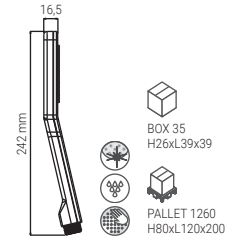

D1305N

- HAND SHOWER PEARL RECTANGLE CHROME
- HANDBRAUSE PEARL RECTANGLE CHROM
- DOUCHETTE PEARL RECTANGLE CHROME
- DOCCIA PEARL RECTANGLE CROMO