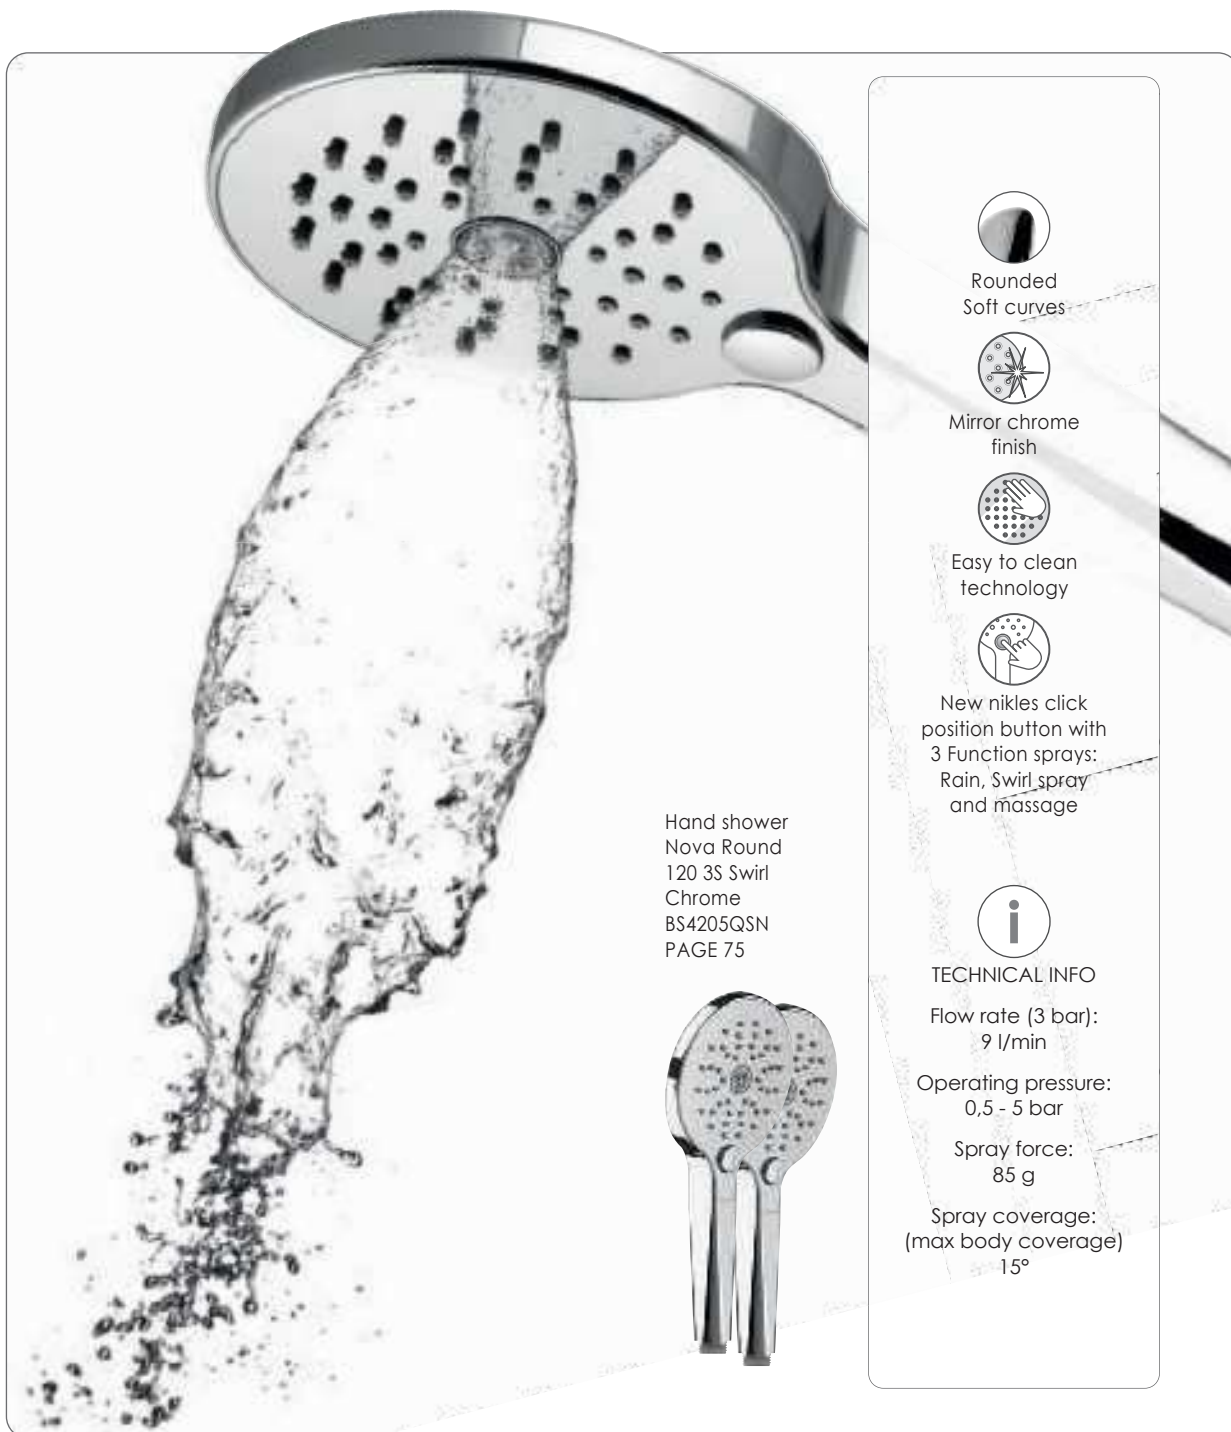

Hand showers NOVA ROUND

Rounded
Soft curves

Mirror chrome
finish

Easy to clean
technology

New nikles click
position button with
3 Function sprays:
Rain, Silk and comfort Rain
with Silk

TECHNICAL INFO

Flow rate (3 bar):
9,20 l/min

Operating pressure:
0,5 - 5 bar

Spray force:
85 g

Spray coverage:
(max body coverage)
15°

Hand shower
Nova Round
120 3S Silk Chrome
BS4005QTN
PAGE 75

Hand shower
Nova Round
120 Uno Chrome
BS4005N
PAGE 75

Hand showers

NOVA ROUND 3S SWIRL

Hand shower
Nova Round
120 3S Swirl
Chrome
BS4205QSN
PAGE 75

Rounded
Soft curves

Mirror chrome
finish

Easy to clean
technology

New nikles click
position button with
3 Function sprays:
Rain, Swirl spray
and massage