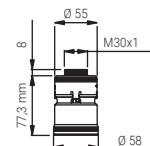

ACCESSORIES AND SPARE PARTS

BT297005-BTHN

- ELBOW SOUND ABS CHROME
- WANDANSCHLUSS SOUND ABS CHROM
- PRISE D'EAU SOUND ABS CHROME
- PRESA D'ACQUA SOUND ABS CROMO

Sound

BOX 24 H18xL54x34 PALLET 672 H80xL120x200

BT200-001-BTHN

- SOUND CARTRIDGE ABS GREY
- KARTUSCHE SOUND ABS GRAU
- CARTOUCHE SOUND ABS GRIS
- CARTUCCIA SOUND ABS GRIGIO

Sound

BT200-001.55-BTHN

- SOUND CARTRIDGE ABS CHROME
- KARTUSCHE SOUND ABS CHROM
- CARTOUCHE SOUND ABS CHROME
- CARTUCCIA SOUND ABS CROMO

Sound

BT200-002-LEDWN

- CARTRIDGE LIGHT LED WHITE
- KARTUSCHE LIGHT LED WEISS
- CARTOUCHE LIGHT LED BLANC
- CARTUCCIA LIGHT LED BIANCO

Light

BT200-003-LEDRN

- CARTRIDGE LIGHT LED RAINBOW
- KARTUSCHE LIGHT LED RAINBOW
- CARTOUCHE LIGHT LED RAINBOW
- CARTUCCIA LIGHT LED RAINBOW

Light

BT200-KEYN

- KEY SOUND/LIGHT CARTRIDGE
- SCHLÜSSEL KARTUSCHE SOUND/LIGHT
- CLE CARTOUCHE SOUND/LIGHT
- CHIAVE PER CARTUCCIA SOUND/LIGHT

BLS.102.RRN

- AERATOR LIPS M22 / M24 DOUBLE SPRAY ABS RED
- BELÜFTER LIPS M22 / M24 DOPPEL SPRAY ABS ROT
- AERATEUR LIPS M22 / M24 DOUBLE VAPORISATEUR ABS ROUGE
- AERATORE LIPS M22 / M24 DOPPIO GETTO ABS ROSSO

BOX 100 H26xL39x39 PALLET 3600 H80xL120x200