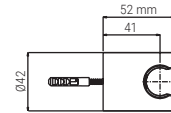

BOX 100 H26xL39x39 PALLET 3600 H80xL120x200

8605N

- WALL BRACKET TECHNO FIX ABS CHROME
- WANDHALTER TECHNO FIX ABS CHROM
- SUPPORT MURAL TECHNO FIX ABS CHROME
- SUPPORTO A MURO TECHNO FIX ABS CROMO

BOX 100 H26xL39x39 PALLET 3600 H80xL120x200