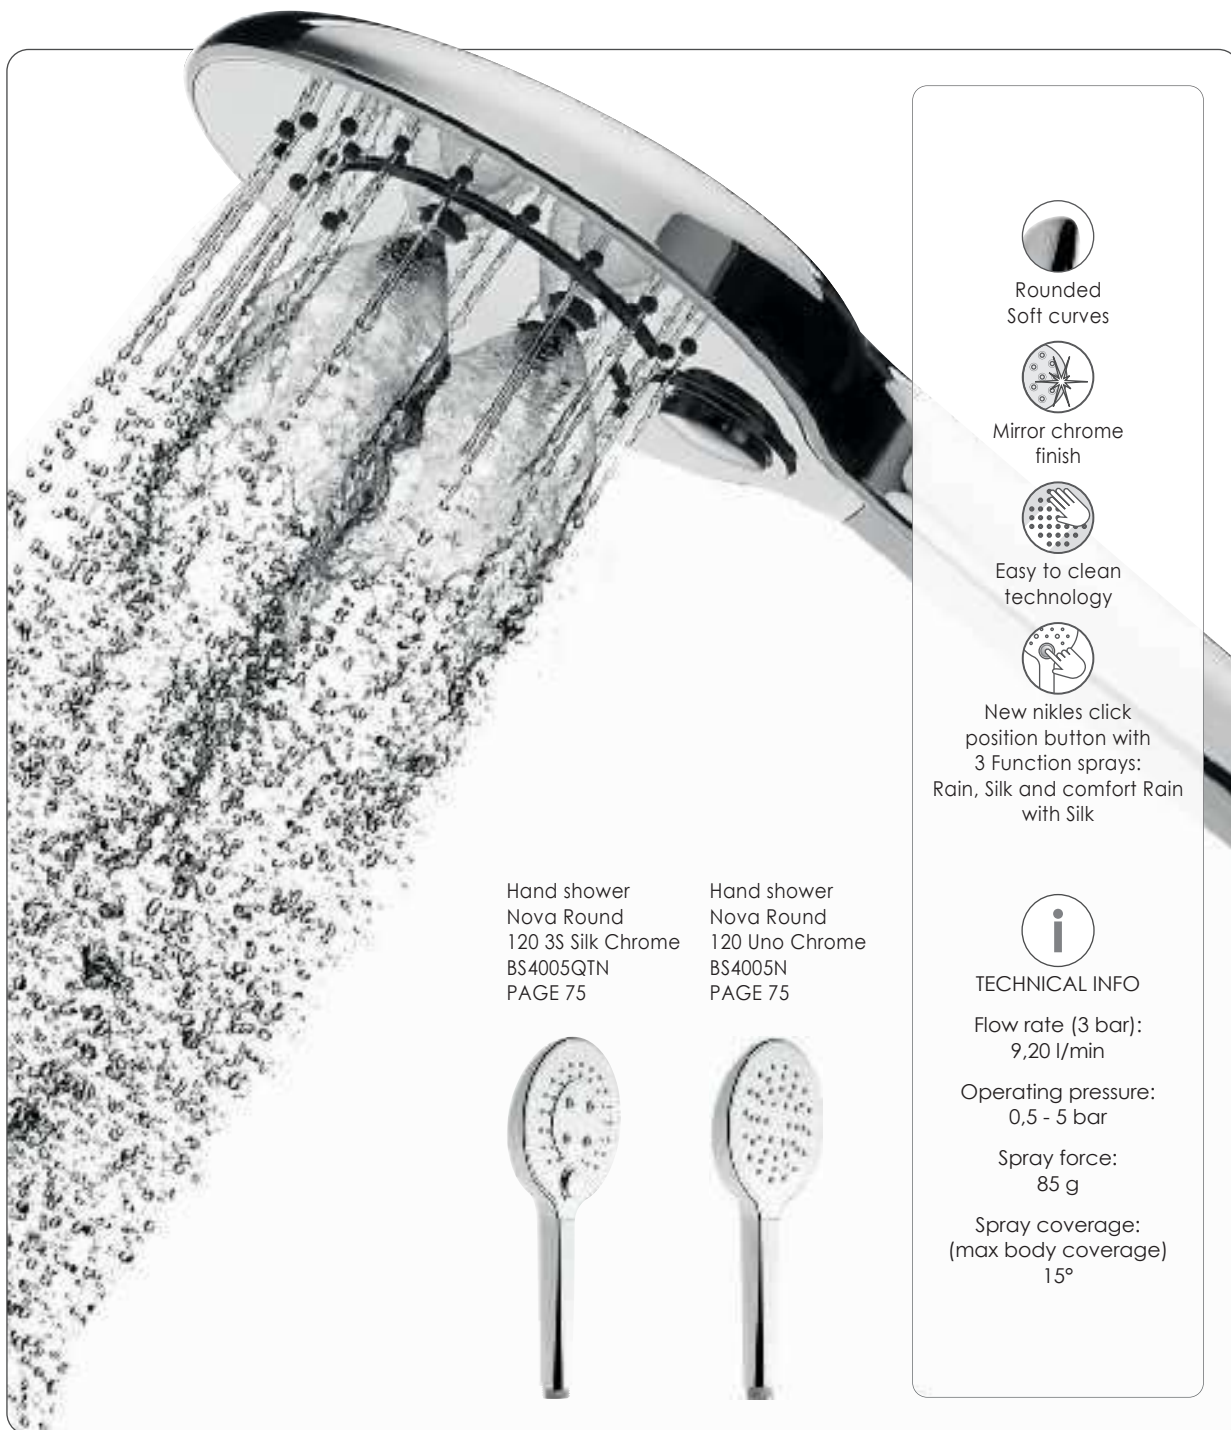

Spray force:
85 g

Spray coverage:
(max body coverage)
15°

Hand showers NOVA SQUARE

Rounded
Soft curves

Mirror chrome
finish

Easy to clean
technology

New nikles click
position button with
3 Function sprays:
Rain, Silk and comfort Rain
with Silk

TECHNICAL INFO

Flow rate (3 bar):
9,20 l/min

Operating pressure:
0,5 - 5 bar

Spray force:
85 g

Spray coverage:
(max body coverage)
15°

Hand shower
Nova Square
120 3S Silk Chrome
BS4105QTN
PAGE 75

Hand shower
Nova Square
120 Uno Chrome
BS4105N
PAGE 75

Hand showers NOVA ROUND

Rounded
Soft curves

Mirror chrome
finish

Easy to clean
technology

New nikles click
position button with
3 Function sprays:
Rain, Silk and comfort Rain
with Silk

TECHNICAL INFO

Flow rate (3 bar):
9,20 l/min