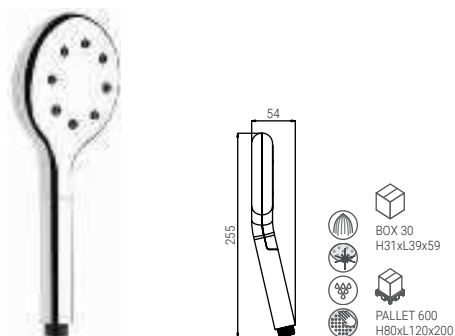

BS1205N

- HAND SHOWER PEARL 110 UNO SILK CHROME
- HANDBRAUSE PEARL 110 UNO SILK CHROM
- DOUCHETTE PEARL 110 UNO SILK CHROME
- DOCCIA PEARL 110 UNO SILK CROMO