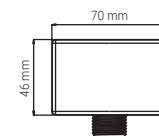

BOX 24 H18xL54x34 PALLET 672 H80xL120x200

2987N05N • 1/2" FEMALE NPT

298905N

- WALL ELBOW SPACE 1/2" ABS CHROME
- WANDANSCHLUSS SPACE 1/2" ABS CHROM
- PRISE D'EAU SPACE 1/2" ABS CHROME
- PRESA D'ACQUA SPACE 1/2" ABS CROMO