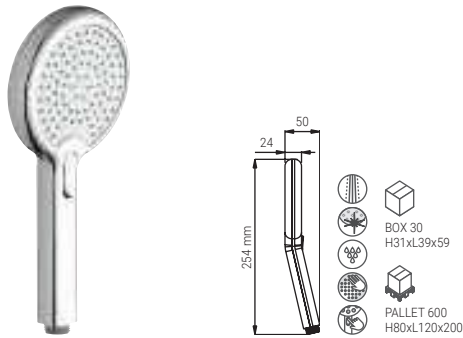

D1305N

- HAND SHOWER PEARL RECTANGLE CHROME
- HANDBRAUSE PEARL RECTANGLE CHROM
- DOUCHETTE PEARL RECTANGLE CHROME
- DOCCIA PEARL RECTANGLE CROMO

HAND SHOWERS / PURE

B2805QDN

- HAND SHOWER INFINITY 120 DUO CHROME
- HANDBRAUSE INFINITY 120 DUO CHROM
- DOUCHETTE INFINITY 120 DUO CHROME
- DOCCIA INFINITY 120 DUO CROMO