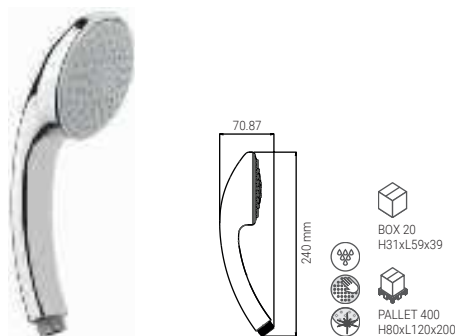

FRESH

D1105QMF

- HAND SHOWER SMILE 95 3S MASSAGE CHROME
- HANDBRAUSE SMILE 95 3S MASSAGE CHROM
- DOUCHETTE SMILE 95 3S MASSAGE CHROME
- DOCCIA SMILE 95 3S MASSAGE CROMO

D1105F

- HAND SHOWER SMILE 95 CLEAN CHROME
- HANDBRAUSE SMILE 95 CLEAN CHROM
- DOUCHETTE SMILE 95 CLEAN CHROME
- DOCCIA SMILE 95 CLEAN CROMO