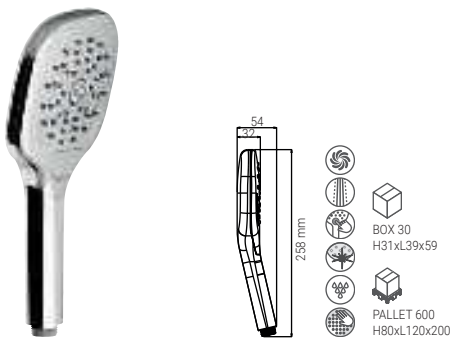

BS2605QSN

- HAND SHOWER AVANTI SQUARE 120 3S SWIRL CHROME
- HANDBRAUSE AVANTI SQUARE 120 3S SWIRL CHROM
- DOUCHETTE AVANTI SQUARE 120 3S SWIRL CHROME
- DOCCIA AVANTI SQUARE 120 3S SWIRL CROMO