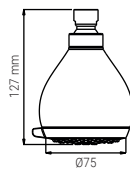

BOX 25
H26xL39x39

PALLET 900
H80xL120x200

D3205F

- SHOWER HEAD DROP 75 CLEAN
- KOPFBRAUSE DROP 75 CLEAN
- TÊTE DE DOUCHE DROP 75 CLEAN
- SOFFIONE DROP 75 CLEAN