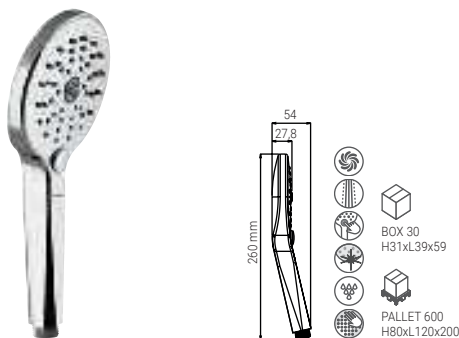

BS4205QSN

- HAND SHOWER NOVA ROUND 120 3S SWIRL CHROME
- HANDBRAUSE NOVA ROUND 120 3S SWIRL CHROM
- DOUCHETTE NOVA ROUND 120 3S SWIRL CHROME
- DOCCIA NOVA ROUND 120 3S SWIRL CROMO