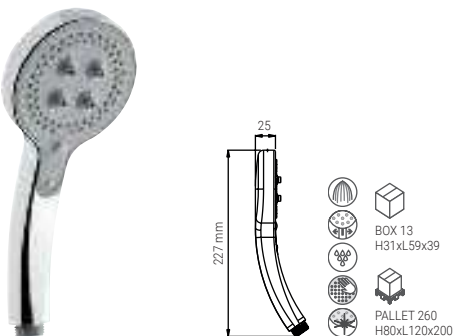

BS2405QDN

- HAND SHOWER FRESH CURVE 95 DUO SILK CHROME
- HANDBRAUSE FRESH CURVE 95 DUO SILK CHROM
- DOUCHETTE FRESH CURVE 95 DUO SILK CHROME
- DOCCIA FRESH CURVE 95 DUO SILK CROMO