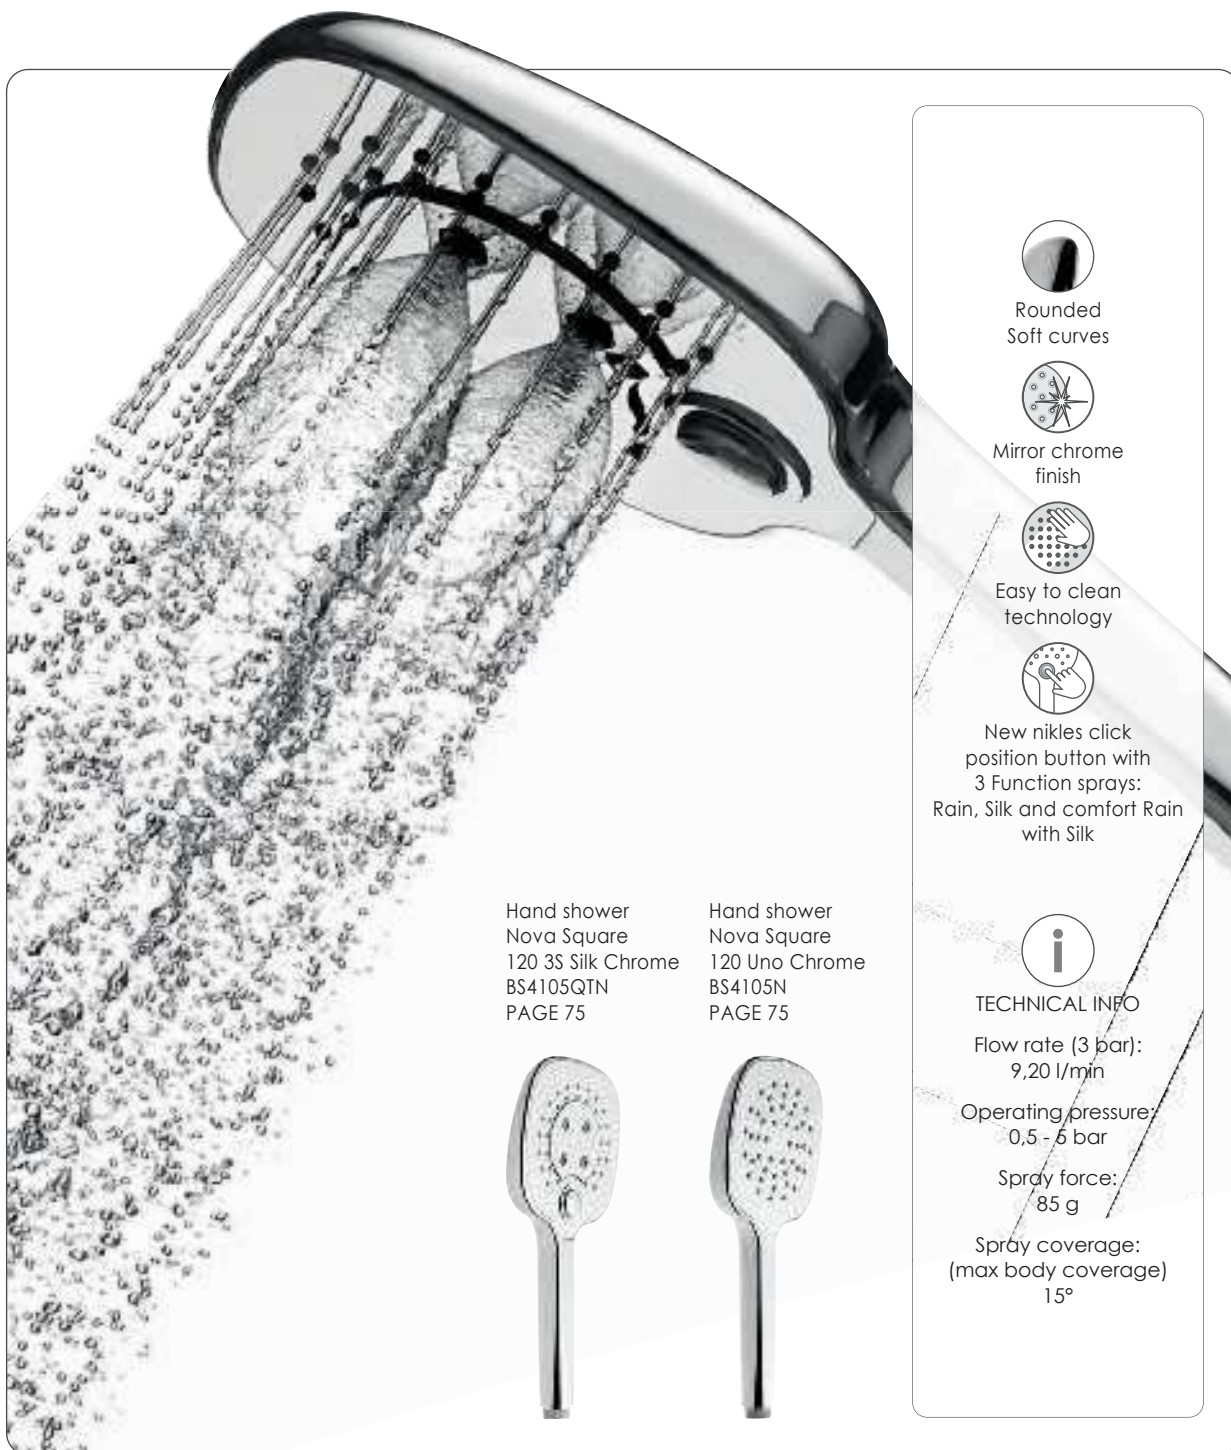

Mirror chrome
finish

Easy to clean
technology

New nikles click
position button with
3 Function sprays:
Rain, Swirl spray
and massage

TECHNICAL INFO

Flow rate (3 bar):
9 l/min

Operating pressure:
0,5 - 5 bar

Spray force:
85 g

Spray coverage:
(max body coverage)
15°

Hand showers NOVA SQUARE

Rounded
Soft curves

Mirror chrome
finish

Easy to clean
technology

New nikles click
position button with
3 Function sprays:
Rain, Silk and comfort Rain
with Silk