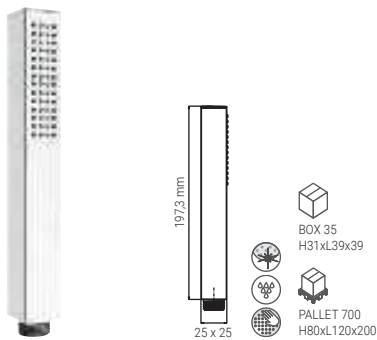

B1405N

- HAND SHOWER STICK QUADRO METAL CHROME
- HANDBRAUSE STICK QUADRO METAL CHROM
- DOUCHETTE STICK QUADRO METAL CHROME
- DOCCIA STICK QUADRO OTTONE CROMO