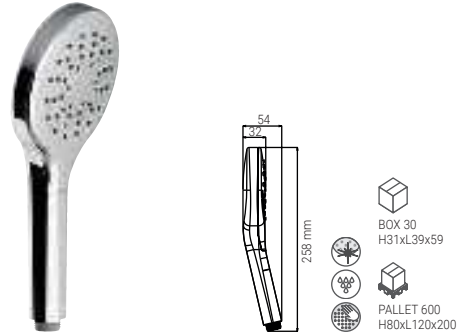

BS2505N

- HAND SHOWER AVANTI ROUND 120 UNO CHROME
- HANDBRAUSE AVANTI ROUND 120 UNO CHROM
- DOUCHETTE AVANTI ROUND 120 UNO CHROME
- DOCCIA AVANTI ROUND 120 UNO CROMO