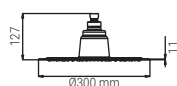

- BOX 4 H16xL24x24
- PALLET 56 H80xL120x200

BTL300R05N ○○○○

- SHOWER HEAD PIANO ROUND 300 LIGHT LED WHITE STAINLESS STEEL
- KOPFBRAUSE PIANO ROUND 300 LIGHT LED WEISS INOX
- TÊTE DE DOUCHE PIANO ROUND 300 LIGHT LED BLANC INOX
- SOFFIONE PIANO ROUND 300 LIGHT LED BIANCO INOX

BTR300R05N ●●●●●
LED RAINBOW