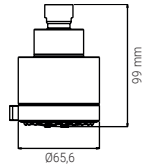

PALLET 900
H80xL120x200

MASSAGE SPRAY

RAIN SPRAY

FRESH

4805QMN

- SHOWER HEAD TECHNO HEAD 65 3S MASSAGE
- KOPFBRAUSE TECHNO HEAD 65 3S MASSAGE
- TÊTE DE DOUCHE TECHNO HEAD 3S MASSAGE
- SOFFIONE TECHNO HEAD 65 3S MASSAGE