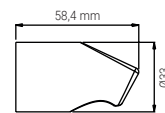

ACCESSORIES AND SPARE PARTS

1505N

- WALL BRACKET FIX LUX ABS CHROME
- WANDHALTER FIX LUX ABS CHROM
- SUPPORT MURAL FIX LUX ABS CHROME
- SUPPORTO A MURO FIX LUX ABS CROMO

BOX 100 H26xL39x39 PALLET 3600 H80xL120x200

8605N

- WALL BRACKET TECHNO FIX ABS CHROME
- WANDHALTER TECHNO FIX ABS CHROM
- SUPPORT MURAL TECHNO FIX ABS CHROME
- SUPPORTO A MURO TECHNO FIX ABS CROMO

BOX 100 H26xL39x39 PALLET 3600 H80xL120x200

1605N

- WALL BRACKET LUX SWIVEL ABS CHROME
- WANDHALTER LUX DREHBAR ABS CHROM
- SUPPORT MURAL LUX PIVOTANT ABS CHROME
- SUPPORTO A MURO LUX GIREVOLE ABS CROMO

BOX 100 H26xL39x39 PALLET 3600 H80xL120x200

A5305N

- WALL BRACKET PURE ABS CHROME
- WANDHALTER PURE ABS CHROM
- SUPPORT MURAL PURE ABS CHROME
- SUPPORTO A MURO PURE ABS CROMO

BOX 100 H26xL39x39 PALLET 3600 H80xL120x200

A8605N

- WALL BRACKET TECHNO SWIVEL ABS CHROME
- WANDHALTER TECHNO DREHBAR ABS CHROM
- SUPPORT MURAL TECHNO PIVOTANT ABS CHROME
- SUPPORTO A MURO TECHNO GIREVOLE ABS CROMO

BOX 100 H26xL39x39 PALLET 3600 H80xL120x200

A73205N

- WALL BRACKET FIX FRONTAL ABS CHROME
- WANDHALTER FIX FRONTAL ABS CHROM
- SUPPORT MURAL FIX FRONTAL ABS CHROME
- SUPPORTO A MURO FIX FRONTAL ABS CROMO

BOX 24 H18xL54x34 PALLET 672 H80xL120x200

A73105N

- WALL BRACKET FRONTAL SWIVEL ABS CHROME
- WANDHALTER FRONTAL DREHBAR ABS CHROM
- SUPPORT MURAL FRONTAL PIVOTANT ABS CHROME
- SUPPORTO A MURO FRONTAL GIREVOLE ABS CROMO

BOX 24 H18xL54x34 PALLET 672 H80xL120x200