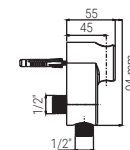

BOX 25 H26xL39x39 PALLET 900 H80xL120x200

2970N05N • 1/2" FEMALE NPT