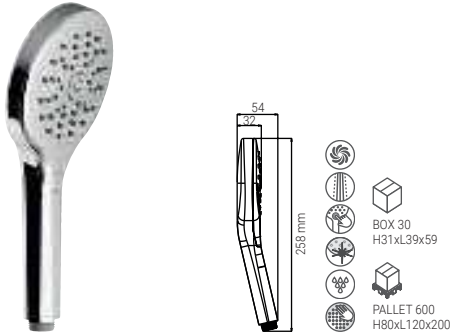

TECHNICAL INFO

Flow rate (3 bar):
9 l/min

Operating pressure:
0,5 - 5 bar

Spray force:
85 g

Spray coverage:
(max body coverage)
15°

HAND SHOWERS / AVANTI

BS2505QSN

- HAND SHOWER AVANTI ROUND 120 3S SWIRL CHROME
- HANDBRAUSE AVANTI ROUND 120 3S SWIRL CHROM
- DOUCHETTE AVANTI ROUND 120 3S SWIRL CHROME
- DOCCIA AVANTI ROUND 120 3S SWIRL CROMO