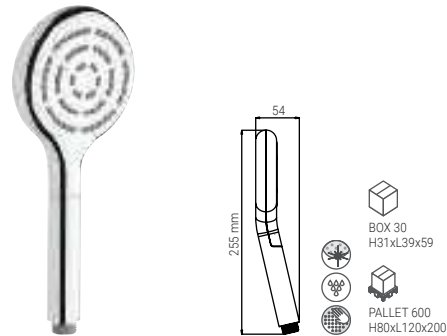

HAND SHOWERS / PEARL

BS1005QDN

- HAND SHOWER PEARL 110 DUO CHROME
- HANDBRAUSE PEARL 110 DUO CHROM
- DOUCHETTE PEARL 110 DUO CHROME
- DOCCIA PEARL 110 DUO CROMO

BS1005N

- HAND SHOWER PEARL 110 UNO CHROME
- HANDBRAUSE PEARL 110 UNO CHROM
- DOUCHETTE PEARL 110 UNO CHROME
- DOCCIA PEARL 110 UNO CROMO