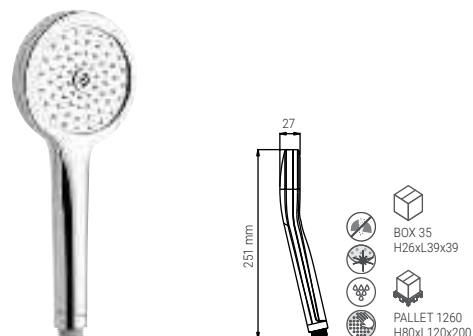

BS3105N

- HAND SHOWER SKY 105 UNO PRESSURE CONTROL VALVE CHROME
- HANDBRAUSE SKY 105 UNO PRESSURE CONTROL VALVE CHROM
- DOUCHETTE SKY 105 UNO PRESSURE CONTROL VALVE CHROME
- DOCCIA SKY 105 UNO PRESSURE CONTROL VALVE CROMO