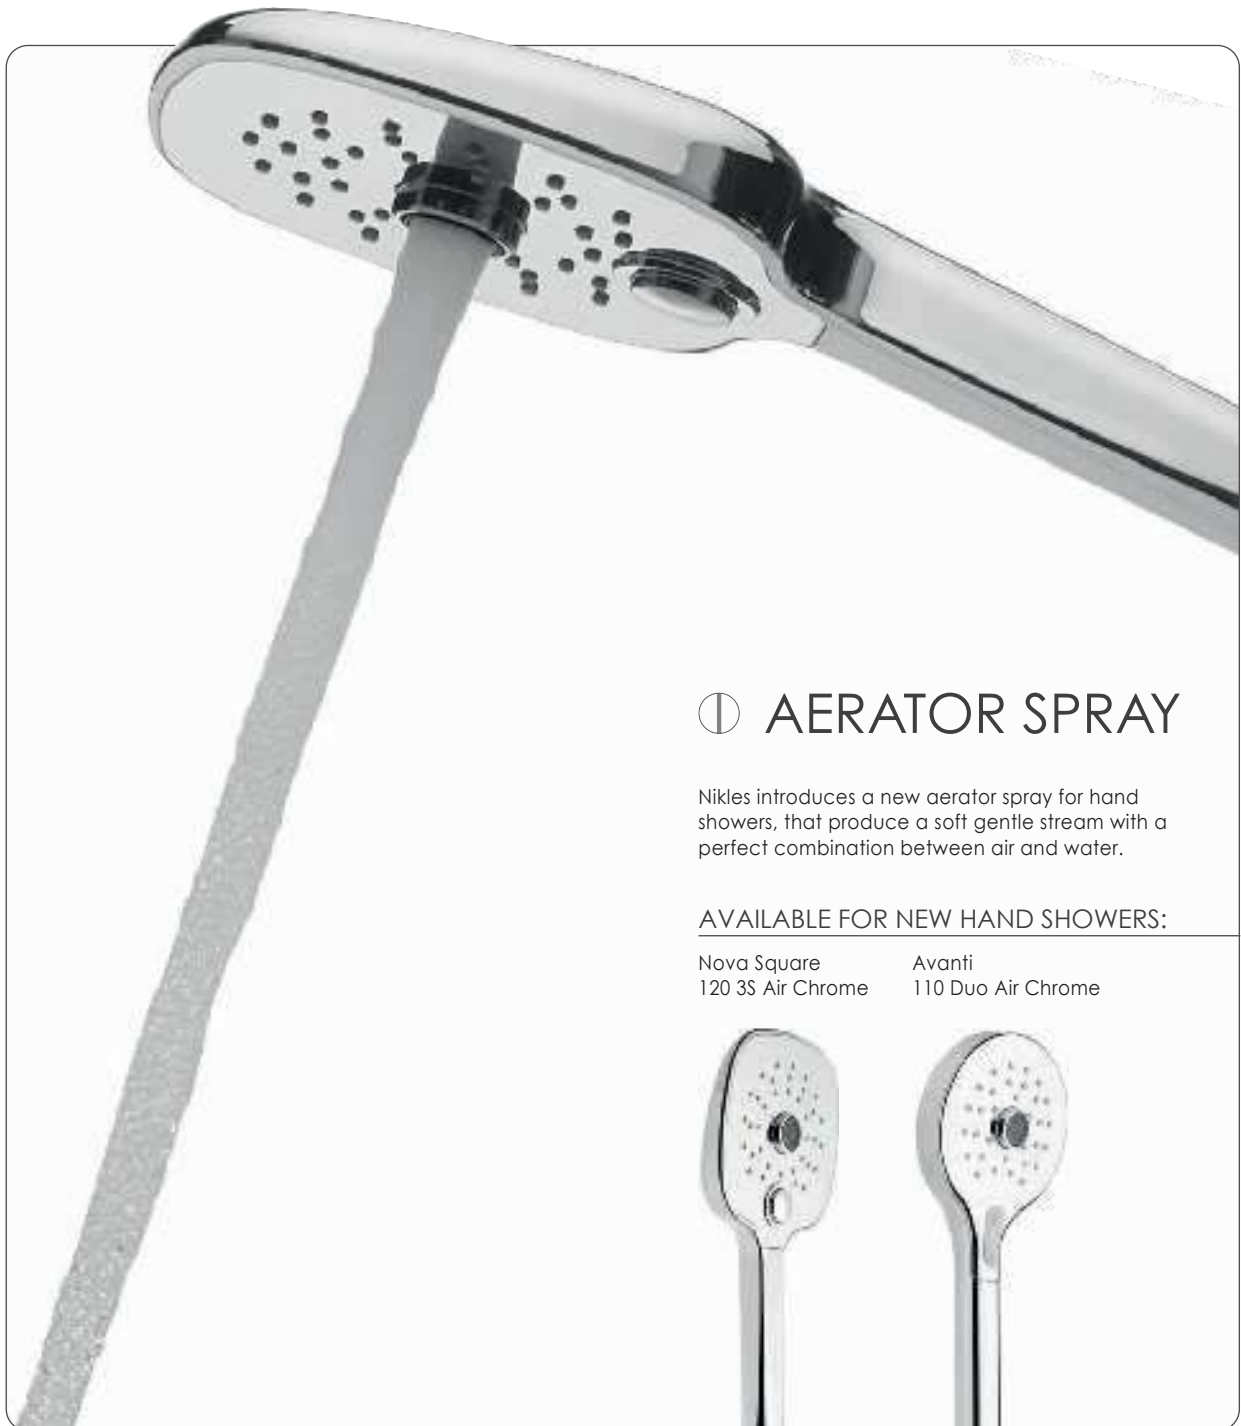

Nikles AERATOR SPRAY

Ⓛ AERATOR SPRAY

Nikles introduces a new aerator spray for hand showers, that produce a soft gentle stream with a perfect combination between air and water.

AVAILABLE FOR NEW HAND SHOWERS:

Nova Square
120 3S Air Chrome

Avanti
110 Duo Air Chrome