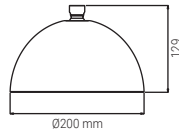

BT200R05-BTHN

- SHOWER HEAD SOUND ROUND 200 CHROME/GREY
- KOPFBRAUSE SOUND ROUND 200 CHROM/GRAU
- TÊTE DE DOUCHE SOUND ROUND 200 CHROME/GRIS
- SOFFIONE SOUND ROUND 200 CROMO/GRIGIO

- BOX 4
  H16xL24x24
- PALLET 56
  H80xL120x200

BT200T05-BTHN

- SHOWER HEAD SOUND TECHNO 200 CHROME/GREY
- KOPFBRAUSE SOUND TECHNO 200 CHROM/GRAU
- TÊTE DE DOUCHE SOUND TECHNO 200 CHROME/GRIS
- SOFFIONE SOUND TECHNO 200 CROMO/GRIGIO