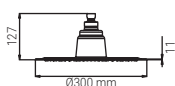

- BOX 4
H16xL24x24
- PALLET 56
H80xL120x200

BTS300R05N

- SHOWER HEAD PIANO SOUND ROUND 300 STAINLESS STEEL
- KOPFBRAUSE PIANO SOUND ROUND 300 INOX
- TÊTE DE DOUCHE SOUND ROUND PIANO 300 INOX
- SOFFIONE PIANO SOUND ROUND 300 INOX