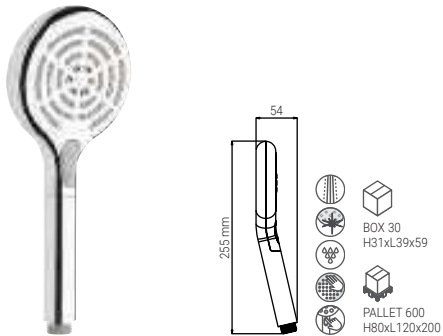

HAND SHOWERS / PEARL

BS1005QDN

- HAND SHOWER PEARL 110 DUO CHROME
- HANDBRAUSE PEARL 110 DUO CHROM
- DOUCHETTE PEARL 110 DUO CHROME
- DOCCIA PEARL 110 DUO CROMO