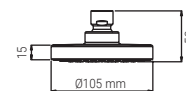

- SHOWER HEAD FRESH ROUND 105 DUO
- KOPFBRAUSE RESH ROUND 105 DUO
- TÊTE DE DOUCHE RESH ROUND 105 DUO
- SOFFIONE RESH ROUND 105 DUO

BOX 25
H26xL39x39
PALLET 900
H80xL120x200

D3505F

- SHOWER HEAD FRESH ROUND 105 UNO
- KOPFBRAUSE RESH ROUND 105 UNO
- TÊTE DE DOUCHE RESH ROUND 105 UNO
- SOFFIONE RESH ROUND 105 UNO