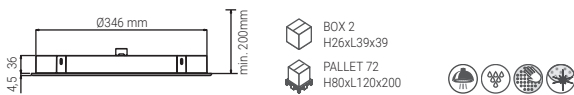

A47.004.451.05N ●●●●●

- RAINBOW QUADRO 300 KIT STAINLESS STEEL
- RAINBOW QUADRO 300 KIT INOX
- RAINBOW QUADRO 300 KIT INOX
- RAINBOW QUADRO 300 KIT INOX

A47.104.451.05N ●●●●●

- RAINBOW QUADRO 300 KIT SWITCH STAINLESS STEEL
- RAINBOW QUADRO 300 KIT SWITCH INOX
- RAINBOW QUADRO 300 KIT SWITCH INOX
- RAINBOW QUADRO 300 KIT SWITCH INOX