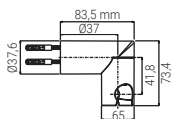

A5305N

- WALL BRACKET PURE ABS CHROME
- WANDHALTER PURE ABS CHROM
- SUPPORT MURAL PURE ABS CHROME
- SUPPORTO A MURO PURE ABS CROMO

BOX 100 H26xL39x39 PALLET 3600 H80xL120x200

A8605N

- WALL BRACKET TECHNO SWIVEL ABS CHROME
- WANDHALTER TECHNO DREHBAR ABS CHROM
- SUPPORT MURAL TECHNO PIVOTANT ABS CHROME
- SUPPORTO A MURO TECHNO GIREVOLE ABS CROMO