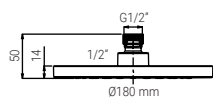

BOX 9
H26xL39x39
PALLET 360
H80xL120x200