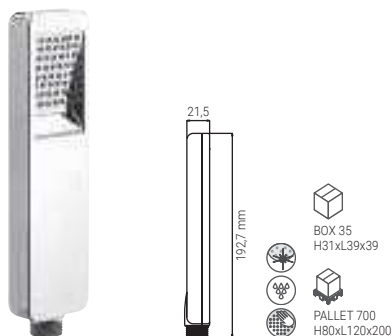

A1905N

- HAND SHOWER FLAT CHROME
- HANDBRAUSE FLAT CHROM
- DOUCHETTE FLAT CHROME
- DOCCIA FLAT CROMO