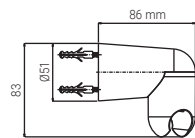

ACCESSORIES AND SPARE PARTS

1505N

- WALL BRACKET FIX LUX ABS CHROME
- WANDHALTER FIX LUX ABS CHROM
- SUPPORT MURAL FIX LUX ABS CHROME
- SUPPORTO A MURO FIX LUX ABS CROMO

BOX 100 H26xL39x39 PALLET 3600 H80xL120x200

8605N

- WALL BRACKET TECHNO FIX ABS CHROME
- WANDHALTER TECHNO FIX ABS CHROM
- SUPPORT MURAL TECHNO FIX ABS CHROME
- SUPPORTO A MURO TECHNO FIX ABS CROMO

BOX 100 H26xL39x39 PALLET 3600 H80xL120x200

1605N

- WALL BRACKET LUX SWIVEL ABS CHROME
- WANDHALTER LUX DREHBAR ABS CHROM
- SUPPORT MURAL LUX PIVOTANT ABS CHROME
- SUPPORTO A MURO LUX GIREVOLE ABS CROMO

BOX 100 H26xL39x39 PALLET 3600 H80xL120x200

A5305N

- WALL BRACKET PURE ABS CHROME
- WANDHALTER PURE ABS CHROM
- SUPPORT MURAL PURE ABS CHROME
- SUPPORTO A MURO PURE ABS CROMO

BOX 100 H26xL39x39 PALLET 3600 H80xL120x200

A8605N

- WALL BRACKET TECHNO SWIVEL ABS CHROME
- WANDHALTER TECHNO DREHBAR ABS CHROM
- SUPPORT MURAL TECHNO PIVOTANT ABS CHROME
- SUPPORTO A MURO TECHNO GIREVOLE ABS CROMO

BOX 100 H26xL39x39 PALLET 3600 H80xL120x200

A73205N

- WALL BRACKET FIX FRONTAL ABS CHROME
- WANDHALTER FIX FRONTAL ABS CHROM
- SUPPORT MURAL FIX FRONTAL ABS CHROME
- SUPPORTO A MURO FIX FRONTAL ABS CROMO

BOX 24 H18xL54x34 PALLET 672 H80xL120x200

A73105N

- WALL BRACKET FRONTAL SWIVEL ABS CHROME
- WANDHALTER FRONTAL DREHBAR ABS CHROM
- SUPPORT MURAL FRONTAL PIVOTANT ABS CHROME
- SUPPORTO A MURO FRONTAL GIREVOLE ABS CROMO

BOX 24 H18xL54x34 PALLET 672 H80xL120x200