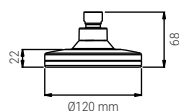

SHOWER HEADS / INOX RAINFRAME

SILK SPRAY

SHOWER HEADS

SHOWER HEADS / SKY 120 / AVANTI 115

BH3005N

- SHOWER HEAD SKY 120 UNO PRESSURE CONTROL VALVE CHROME
- KOPFBRAUSE SKY 120 UNO PRESSURE CONTROL VALVE CHROM
- TÊTE DE DOUCHE SKY 120 UNO PRESSURE CONTROL VALVE CHROME
- SOFFIONE SKY 120 UNO PRESSURE CONTROL VALVE CROMO