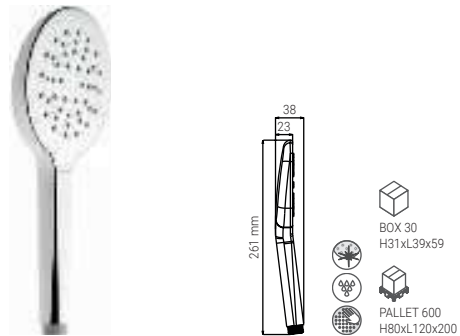

BS4005N

- HAND SHOWER NOVA ROUND 120 UNO CHROME
- HANDBRAUSE NOVA ROUND 120 UNO CHROM
- DOUCHETTE NOVA ROUND 120 UNO CHROME
- DOCCIA NOVA ROUND 120 UNO CROMO