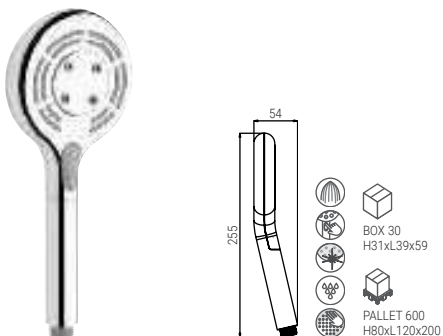

BS1205QDN

- HAND SHOWER PEARL 110 DUO SILK CHROME
- HANDBRAUSE PEARL 110 DUO SILK CHROM
- DOUCHETTE PEARL 110 DUO SILK CHROME
- DOCCIA PEARL 110 DUO SILK CROMO