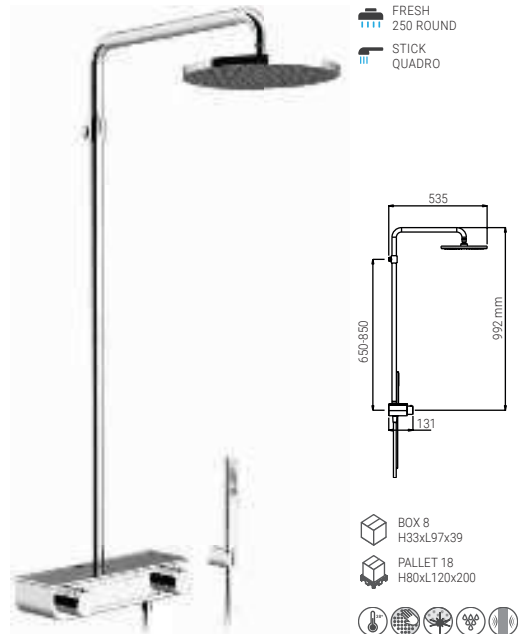

B72.62.001.431.05N

- KIT SYSTEM TABLET 2 WAYS CHROME
- KIT SYSTEM TABLET 2 WEGE CHROM
- KIT SYSTEME TABLET 2 VOIES CHROME
- KIT SISTEMA TABLET 2 VIE CROMO