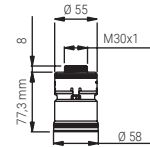

ACCESSORIES AND SPARE PARTS

BT297005-BTHN

- ELBOW SOUND ABS CHROME
- WANDANSCHLUSS SOUND ABS CHROM
- PRISE D'EAU SOUND ABS CHROME
- PRESA D'ACQUA SOUND ABS CROMO

Sound

BOX 24 H18xL54x34 PALLET 672 H80xL120x200

BT200-001-BTHN

- SOUND CARTRIDGE ABS GREY
- KARTUSCHE SOUND ABS GRAU
- CARTOUCHE SOUND ABS GRIS
- CARTUCCIA SOUND ABS GRIGIO

Sound

BT200-001.55-BTHN

- SOUND CARTRIDGE ABS CHROME
- KARTUSCHE SOUND ABS CHROM
- CARTOUCHE SOUND ABS CHROME
- CARTUCCIA SOUND ABS CROMO

Sound

BT200-002-LEDWN

- CARTRIDGE LIGHT LED WHITE
- KARTUSCHE LIGHT LED WEISS
- CARTOUCHE LIGHT LED BLANC
- CARTUCCIA LIGHT LED BIANCO

Light

BT200-003-LEDRN

- CARTRIDGE LIGHT LED RAINBOW
- KARTUSCHE LIGHT LED RAINBOW
- CARTOUCHE LIGHT LED RAINBOW
- CARTUCCIA LIGHT LED RAINBOW

Light

BT200-KEYN

- KEY SOUND/LIGHT CARTRIDGE
- SCHLÜSSEL KARTUSCHE SOUND/LIGHT
- CLE CARTOUCHE SOUND/LIGHT
- CHIAVE PER CARTUCCIA SOUND/LIGHT

BLS.102.RRN

- AERATOR LIPS M22 / M24 DOUBLE SPRAY ABS RED
- BELÜFTER LIPS M22 / M24 DOPPEL SPRAY ABS ROT
- AERATEUR LIPS M22 / M24 DOUBLE VAPORISATEUR ABS ROUGE
- AERATORE LIPS M22 / M24 DOPPIO GETTO ABS ROSSO

BOX 100 H26xL39x39 PALLET 3600 H80xL120x200