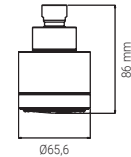

BOX 25
H26xL39x39

PALLET 900
H80xL120x200

D3205QMF

- SHOWER HEAD DROP 75 2S SPRAY
- KOPFBRAUSE DROP 75 2S SPRAY
- TÊTE DE DOUCHE DROP 75 2S SPRAY
- SOFFIONE DROP 75 2S SPRAY