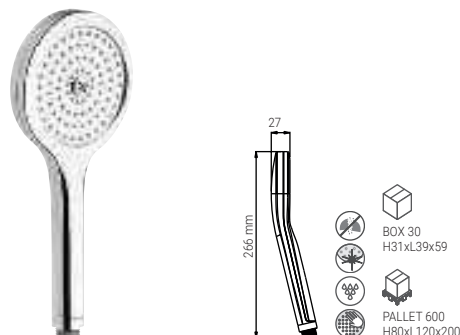

BS3005N

- HAND SHOWER SKY 120 UNO PRESSURE CONTROL VALVE CHROME
- HANDBRAUSE SKY 120 UNO PRESSURE CONTROL VALVE CHROM
- DOUCHETTE SKY 120 UNO PRESSURE CONTROL VALVE CHROME
- DOCCIA SKY 120 UNO PRESSURE CONTROL VALVE CROMO