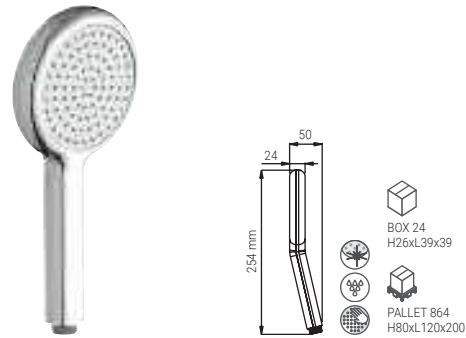

B2805N

- HAND SHOWER INFINITY 120 UNO CHROME
- HANDBRAUSE INFINITY 120 UNO CHROM
- DOUCHETTE INFINITY 120 UNO CHROME
- DOCCIA INFINITY 120 UNO CROMO