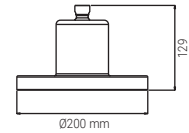

- BOX 4
  H16xL24x24
- PALLET 56
  H80xL120x200

BTS300R05N

- SHOWER HEAD PIANO SOUND ROUND 300 STAINLESS STEEL
- KOPFBRAUSE PIANO SOUND ROUND 300 INOX
- TÊTE DE DOUCHE SOUND ROUND PIANO 300 INOX
- SOFFIONE PIANO SOUND ROUND 300 INOX