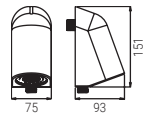

Sound

BOX 24 H18xL54x34 PALLET 672 H80xL120x200

BT200-001-BTHN

- SOUND CARTRIDGE ABS GREY
- KARTUSCHE SOUND ABS GRAU
- CARTOUCHE SOUND ABS GRIS
- CARTUCCIA SOUND ABS GRIGIO