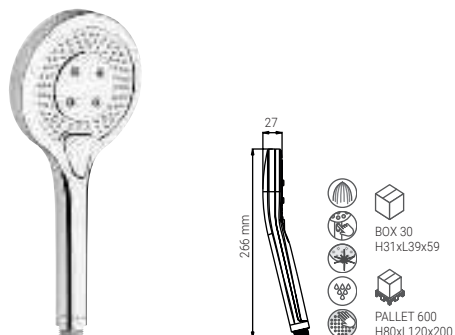

BS3005N

- HAND SHOWER SKY 120 UNO PRESSURE CONTROL VALVE CHROME
- HANDBRAUSE SKY 120 UNO PRESSURE CONTROL VALVE CHROM
- DOUCHETTE SKY 120 UNO PRESSURE CONTROL VALVE CHROME
- DOCCIA SKY 120 UNO PRESSURE CONTROL VALVE CROMO