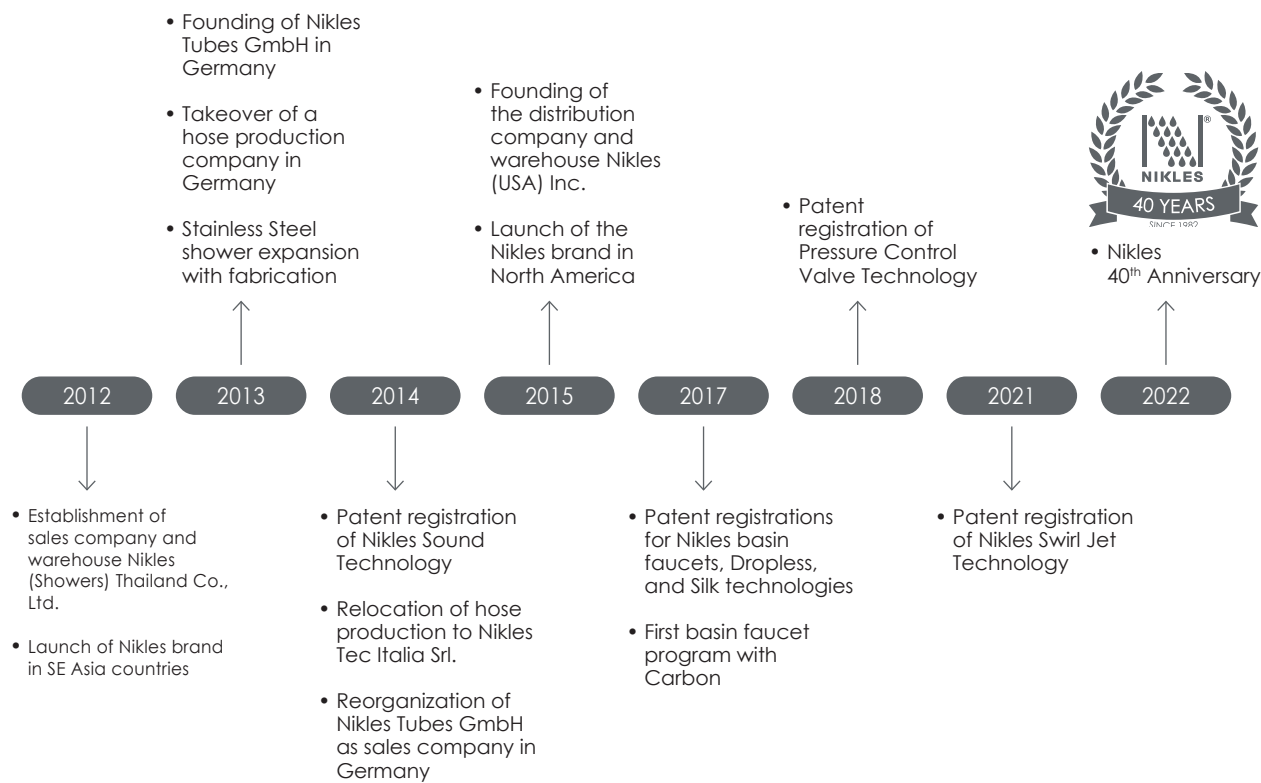

NIKLES HISTORY

NIKLES COMPANY