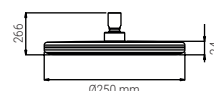

BOX 6
H51xL39x39
PALLET 216
H80xL120x200