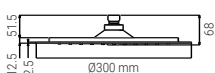

BOX 8
H33xL31,5x7,5
PALLET 160
H80xL120x200

CLEANED NOZZLES

CLOGGED NOZZLES

SHOWER HEADS

DSV0105N

- SHOWER HEAD ROUND 300 PRESSURE CONTROL VALVE CHROME
- KOPFBRAUSE ROUND 300 PRESSURE CONTROL VALVE CHROM
- TÊTE DE DOUCHE ROUND 300 PRESSURE CONTROL VALVE CHROME
- SOFFIONE ROUND 300 PRESSURE CONTROL VALVE CROMO