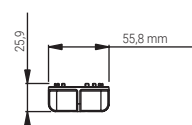

BT200-KEYN

- KEY SOUND/LIGHT CARTRIDGE
- SCHLÜSSEL KARTUSCHE SOUND/LIGHT
- CLE CARTOUCHE SOUND/LIGHT
- CHIAVE PER CARTUCCIA SOUND/LIGHT