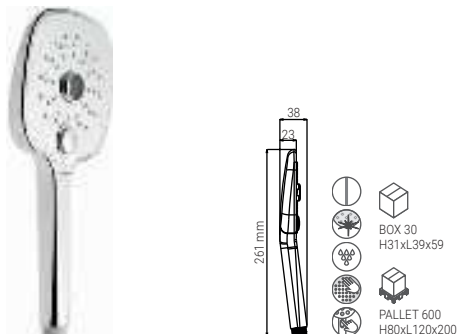

HAND SHOWERS / NOVA / HORIZON SILK

BS4105QTAN

- HAND SHOWER NOVA SQUARE 120 3S AIR CHROME
- HANDBRAUSE NOVA SQUARE 120 3S AIR CHROM
- DOUCHETTE NOVA SQUARE 120 3S AIR CHROME
- DOCCIA NOVA SQUARE 120 3S AIR CROMO