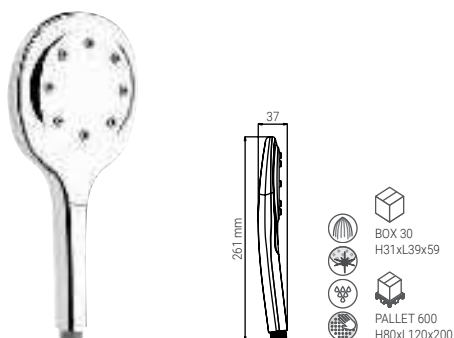

BS1305N

- HAND SHOWER HORIZON 120 UNO SILK CHROME
- HANDBRAUSE HORIZON 120 UNO SILK CHROM
- DOUCHETTE HORIZON 120 UNO SILK CHROME
- DOCCIA HORIZON 120 UNO SILK CROMO