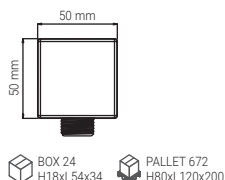

BOX 24 H18xL54x34 PALLET 672 H80xL120x200

ACCESSORIES AND SPARE PARTS

298805N

- WALL ELBOW QUADRO 1/2" ABS CHROME
- WANDANSCHLUSS QUADRO 1/2" ABS CHROM
- PRISE D'EAU QUADRO 1/2" ABS CHROME
- PRESA D'ACQUA QUADRO 1/2" ABS CROMO