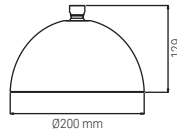

BT200R05-LEDWN ○○○○

- SHOWER HEAD LIGHT LED WHITE ROUND 200 CHROME
- KOPFBRAUSE LIGHT LED WEISS ROUND 200 CHROM
- TÊTE DE DOUCHE LIGHT LED BLANC ROUND 200 CHROME
- SOFFIONE LIGHT LED BIANCO ROUND 200 CROMO

BT200R05-LEDRN ●●●●●
LED RAINBOW

- BOX 4 H16xL24x24
- PALLET 56 H80xL120x200

BT200T05-LEDWN ○○○○

- SHOWER HEAD LIGHT LED WHITE TECHNO 200 CHROME/GREY
- KOPFBRAUSE LIGHT LED WEISS TECHNO 200 CHROM/GRAU
- TÊTE DE DOUCHE LIGHT LED BLANC TECHNO 200 CHROME/GRIS
- SOFFIONE LIGHT LED BIANCO TECHNO 200 CROMO/GRIGIO

BT200T05-LEDRN ●●●●●
LED RAINBOW