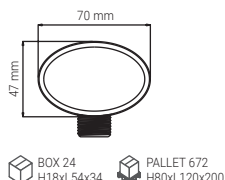

BOX 24 H18xL54x34 PALLET 672 H80xL120x200

2989N05N • 1/2" FEMALE NPT

298605N

- WALL ELBOW TECHNO 1/2" ABS CHROME
- WANDANSCHLUSS TECHNO 1/2" ABS CHROM
- PRISE D'EAU TECHNO 1/2" ABS CHROME
- PRESA D'ACQUA TECHNO 1/2" ABS CROMO