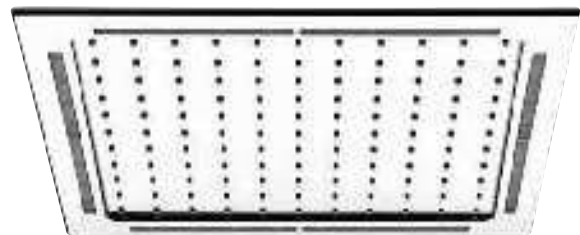

A47.004.451.05N ●●●●●

- RAINBOW QUADRO 300 KIT STAINLESS STEEL
- RAINBOW QUADRO 300 KIT INOX
- RAINBOW QUADRO 300 KIT INOX
- RAINBOW QUADRO 300 KIT INOX

A47.104.451.05N ●●●●●

- RAINBOW QUADRO 300 KIT SWITCH STAINLESS STEEL
- RAINBOW QUADRO 300 KIT SWITCH INOX
- RAINBOW QUADRO 300 KIT SWITCH INOX
- RAINBOW QUADRO 300 KIT SWITCH INOX