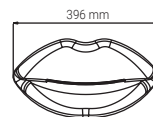

Outstanding contemporary design

BOX 2 H26xL39x39
PALLET 72 H80xL120x200

Red

BLS.001.RRN

- LIPS RED
- LIPS ROT
- LIPS ROUGE
- LIPS ROSSO

Chrome

BLS.001.05N

- LIPS CHROME
- LIPS CHROM
- LIPS CHROME
- LIPS CROMO