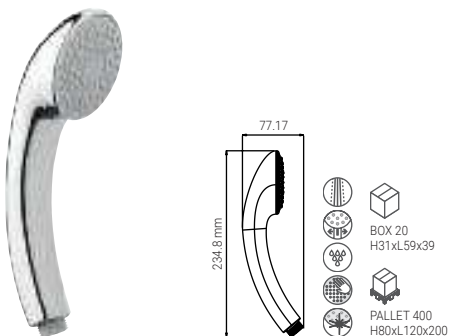

D0305F

- HAND SHOWER SMILE 75 CLEAN CHROME
- HANDBRAUSE SMILE 75 CLEAN CHROM
- DOUCHETTE SMILE 75 CLEAN CHROME
- DOCCIA SMILE 75 CLEAN CROMO