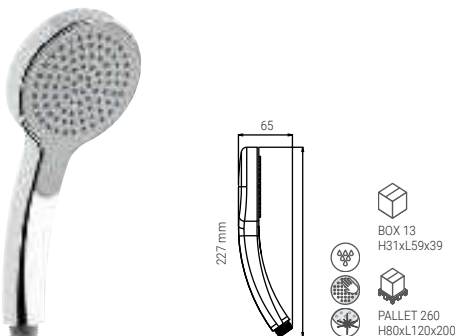

BS2405N

- HAND SHOWER FRESH CURVE 95 UNO CHROME
- HANDBRAUSE FRESH CURVE 95 UNO CHROM
- DOUCHETTE FRESH CURVE 95 UNO CHROME
- DOCCIA FRESH CURVE 95 UNO CROMO