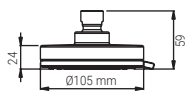

FRESH

D3505QDF

- SHOWER HEAD FRESH ROUND 105 DUO
- KOPFBRAUSE RESH ROUND 105 DUO
- TÊTE DE DOUCHE RESH ROUND 105 DUO
- SOFFIONE RESH ROUND 105 DUO

BOX 25
H26xL39x39
PALLET 900
H80xL120x200

D3505F

- SHOWER HEAD FRESH ROUND 105 UNO
- KOPFBRAUSE RESH ROUND 105 UNO
- TÊTE DE DOUCHE RESH ROUND 105 UNO
- SOFFIONE RESH ROUND 105 UNO