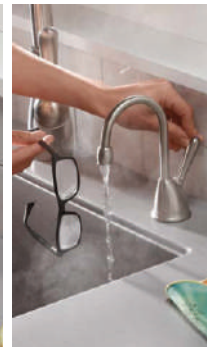

Saves TIME ... Good for you | **Saves MONEY**... Good for the wallet | **Saves WATER** ... Good for the environment

The instant hot water dispenser has become a favorite among homeowners because it not only speeds up the preparation of meals and hot beverages, but its low energy consumption also saves money. Instant hot water dispensers also save water because you never have to wait for the water to "heat up."

- 2/3-gallon stainless steel tank is insulated for excellent heat retention
- Water is heated only when needed by a 750-watt element
- Adjustable thermostat maintains a near-boiling water temperature

COMPARISON CHARTS