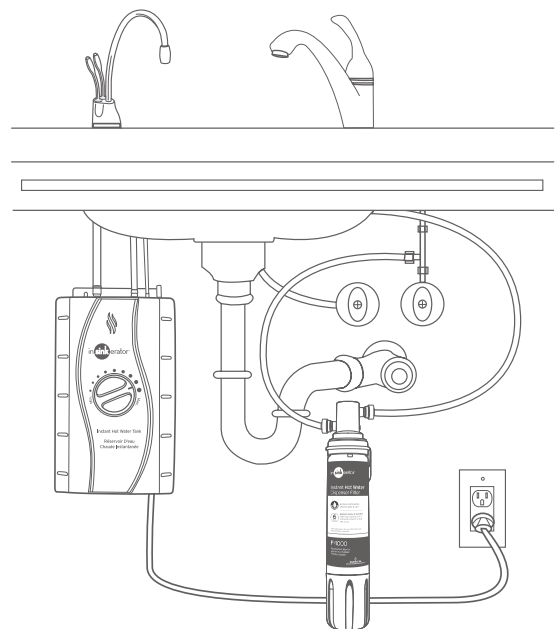

F-701R

Water Filtration

- Specially designed for InSinkErator® dispensers
- Super fine 5 micron filter for even cleaner water
- Quick-Connect Push-In Fittings guarantees a quick, easy installation
- Automatic shut-off during cartridge replacement
- Low Pressure Drop Filter design assures consistently flawless performance
- Reduces chlorine, lead, turbidity, particulates & other unpleasant tastes and odours
- NSF Standard 42
- 6-12 month expected filter life, depending on water quality and use
- Two filter cartridges per pack

ACCESSORIES

Hot water, instantly? How does that work?

- **It's actually pretty simple.**

Water comes up from your supply line into our specially designed filtration system. From there it travels to the stainless steel tank, where it's heated to 200°F. As the water is used, more water replaces it in the tank.

- **Easy to install. Easy to replace.**

All of our instant hot water dispensers fit a standard 1.5-inch hole on the sink or the countertop. Which makes them an easy addition to any kitchen or replacement for any existing hot water system.