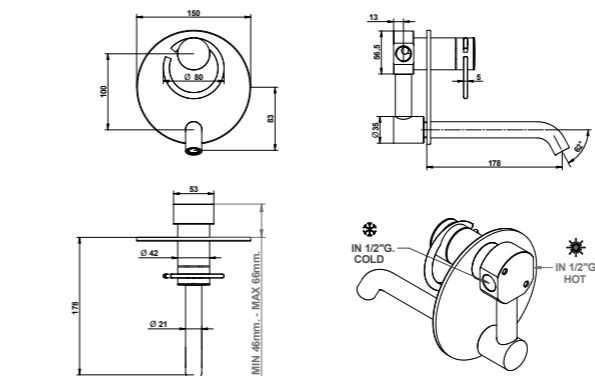

ABBINABILE A / TO MATCH WITH:
Sifone / Siphon - **00067CR00**
Piletta clic-clac / Clic-clac waste - **00079CR00**

PROLUNGA / MIXER EXTENSION

82140CRPR

RICAMBI / SPARE PARTS

9856   **9390**

ACCESSORI E RICAMBI / ACCESSORIES AND SPARE PARTS