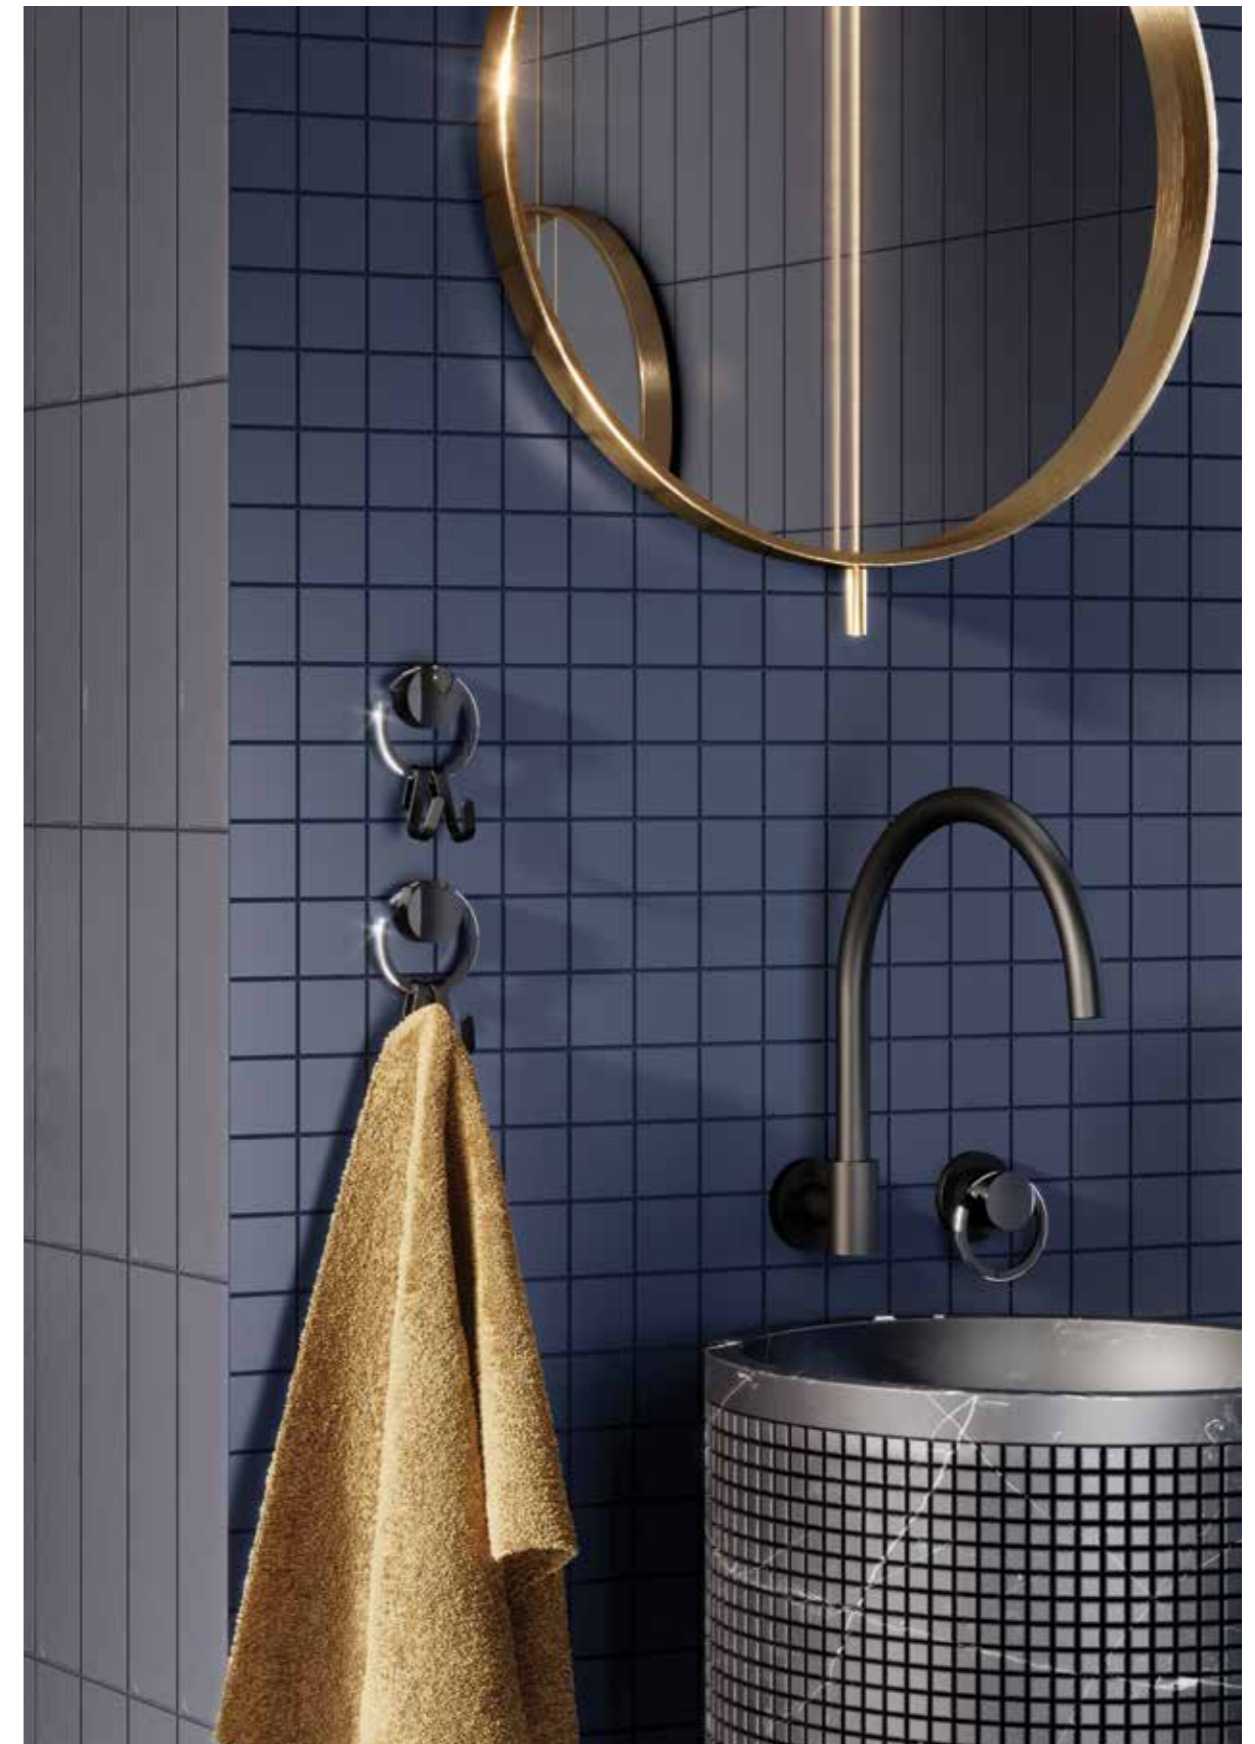

LAVABO / WASHBASIN
Art. 82570NECR

ACCESSORI / ACCESSORIES
Art. 82001NECR

ACCESSORI E RICAMBI / ACCESSORIES AND SPARE PARTS