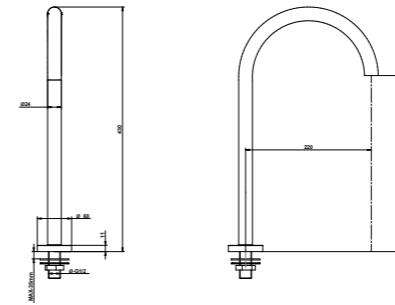

1018/OH

Bocca lavabo alta

High basin spout.