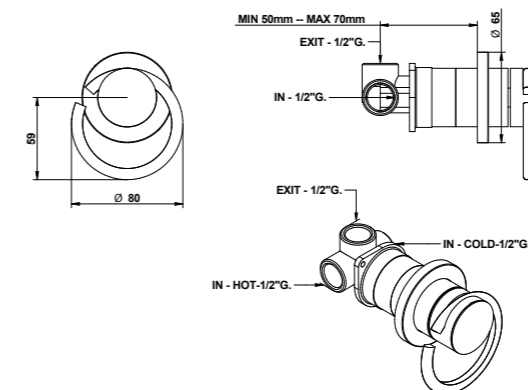

PROLUNGA / MIXER EXTENSION

82100CRPR

OPTIONAL: Scatola incasso per cartongesso / Built-in box for drywall and cavity wall **09702PBOX**

RICAMBI / SPARE PARTS

9813

ACCESSORI E RICAMBI / ACCESSORIES AND SPARE PARTS