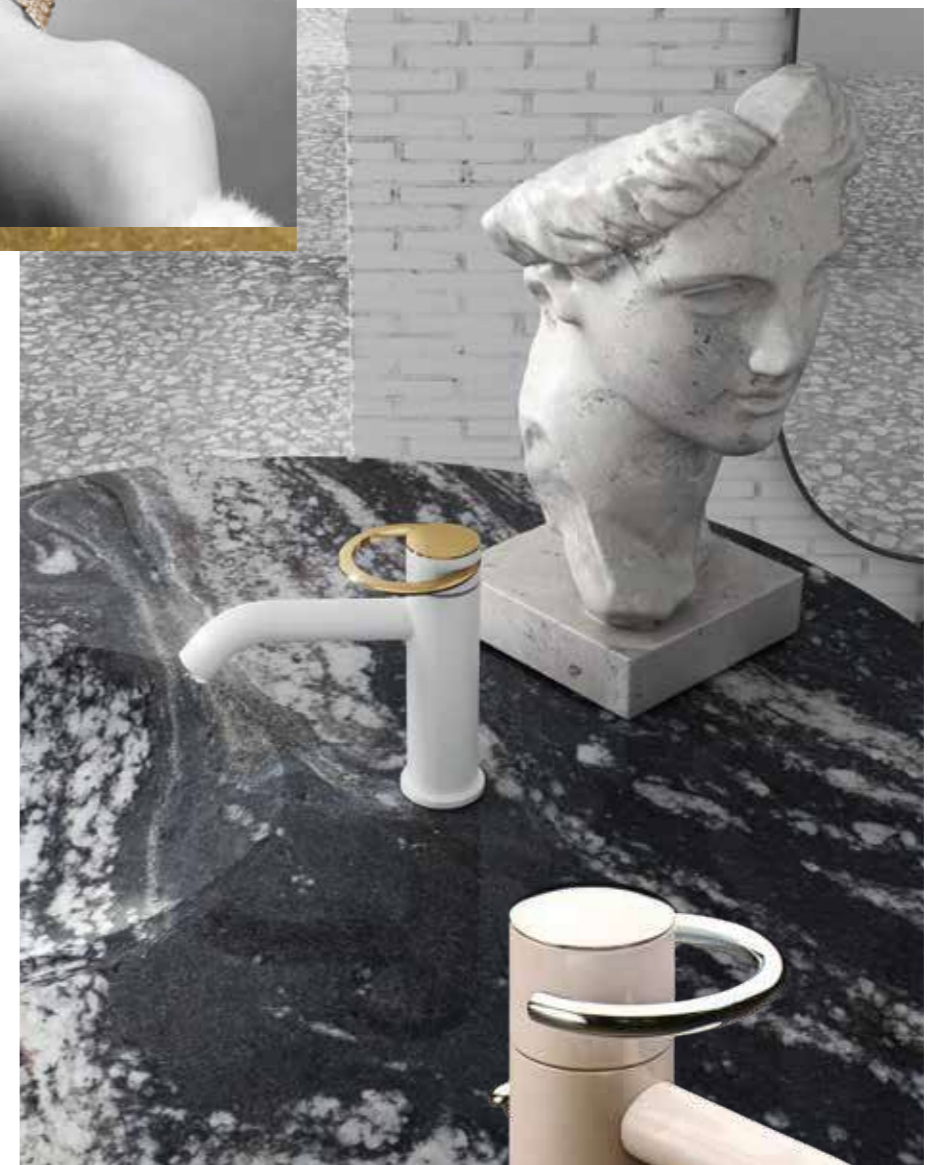

LAVABO / WASHBASIN
Art. 82521BIOR