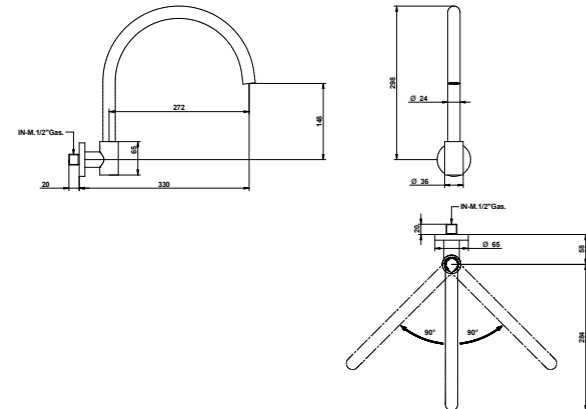

**ACCESSORI E RICAMBI / ACCESSORIES AND SPARE PARTS**

**01019**

Bocca a parete girevole

Wall swivel spout

**ARTICOLO COMPLETO / COMPLETE ITEM**

**01019CR00**  
CR

**01019WM00**  
WM/RM/NE/BI/RS/RB/NS/ON/  
BU