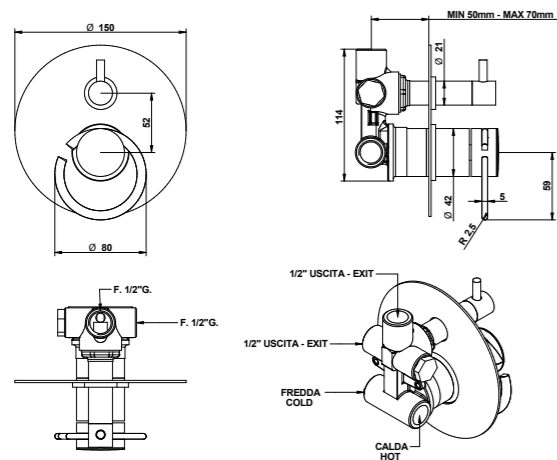

* XX: Per tutte le altre finiture fattibili riferirsi a questa fascia di prezzo. / Refer to this line of price for all other realizable finishes.

82519/03

Miscelatore incasso doccia con deviatore meccanico a 3 uscite.

Built-in shower mixer with 3 exits mechanical diverter.

ARTICOLO COMPLETO / COMPLETE ITEM

82519CRCR03
CRCR

PARTE INCASSO BUILT-IN PART	PARTE ESTERNA DA ABBINARE EXTERNAL MATCHING PART
09653/3	FINITURE / FINISHES
	82519CRCR03EU CRCR
	82519CRWM03EU CRWM/CRRM/CRRS/ CRNE/CRBI/CROR
	82519CRNM03EU CRNM/CRCM/CRIM/ CRHM/CROM/CRAM/ CRBM
	82519WMW03EU WMWM/RMRM/BIBI/ NENE/RSRS/NSNS/ RBRB/WMRM/RMWM/ WMOR/RMOR/NECR
82519OROR03EU OROR/ORCR/OROM/ ORHM/BIOP/BIOR/ NEOP/NEOR/NECN/ PLWM/PLRM/ORWM/ ORRM/WMHM/WMCN	
82519OPOP03EU OPOP/OPOR/NMNM/ HMHM/HMOR/CNNE/ NMNE/NMCR/HMCR/ HMWM/HMRM/CNCR/ FAFA/TTTT/CNWM/ FARM/FAWM/TTRM	
82519XXX03EU * XXXX	

* XX: Per tutte le altre finiture fattibili riferirsi a questa fascia di prezzo. / Refer to this line of price for all other realizable finishes.

PROLUNGA / MIXER EXTENSION

82102CRPRP3

OPTIONAL: Scatola incasso per cartongesso / Built-in box for drywall and cavity wall **09702PBOX**

RICAMBI / SPARE PARTS

9813 **9861**

FINITURE E COLORI / FINISHES AND COLOURS