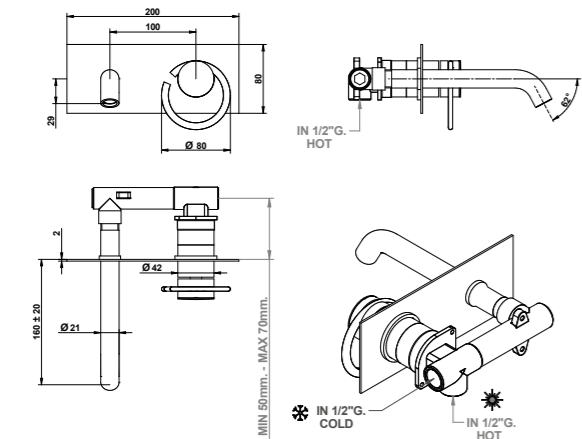

82539

Miscelatore lavabo a parete con piastra e bocca / Wall basin mixer with spout and plate

ARTICOLO COMPLETO / COMPLETE ITEM

82539CRCR
CRCR

PARTE INCASSO / BUILT-IN PART   **PARTE ESTERNA DA ABBINARE / EXTERNAL MATCHING PART**

FINITURE / FINISHES

- **09690/LI**
- **82539CRCREU**
  CRCR
- **82539CRWMEU**
  CRWM/CRRM/CRRS/
  CRNE/CRBI/CROR
- **82539CRNMEU**
  CRNM/CRCM/CRIM/
  CRHM/CROM/CRAM/
  CRBM
- **82539WMWMEU**
  WMWM/RMRM/BIBI/
  NENE/RSRS/NSNS/
  RBRB/WMRM/RMWM/
  WMOR/RMOR/NECR
- **82539OROREU**
  OROR/ORCR/OROM/
  ORHM/BIOP/BIOR/
  NEOP/NEOR/NECN/
  PLWM/PLRM/ORWM/
  ORRM/WMHM/WMCN
- **82539OPOPEU**
  OPOP/OPOR/NMNM/
  HMHM/HMOR/CNNE/
  NMNE/NMCR/HMCR/
  HMWM/HMRM/CNCR/
  FAFA/TTTT/CNWM/
  FARM/FAWM/TTRM
- **82539XXXXEU ***
  XXXX

* XX: Per tutte le altre finiture fattibili riferirsi a questa fascia di prezzo. / Refer to this line of price for all other realizable finishes.

ABBINABILE A / TO MATCH WITH:
Sifone / Siphon - **00067CR00**
Piletta clic-clac / Clic-clac waste - **00079CR00**

PROLUNGA / MIXER EXTENSION

82100CRPR

OPTIONAL: Scatola incasso per cartongesso / Built-in box for drywall and cavity wall **09702PBOX**

RICAMBI / SPARE PARTS

9813   **9390**

FINITURE E COLORI / FINISHES AND COLOURS

82541

Miscelatore lavabo a parete con piastra e bocca / Wall basin mixer with spout and plate

ARTICOLO COMPLETO / COMPLETE ITEM

82541CRCR
CRCR

PARTE INCASSO / BUILT-IN PART   **PARTE ESTERNA DA ABBINARE / EXTERNAL MATCHING PART**

FINITURE / FINISHES

- **09690/LV**
- **82541CRCREU**
  CRCR
- **82541CRWMEU**
  CRWM/CRRM/CRRS/
  CRNE/CRBI/CROR
- **82541CRNMEU**
  CRNM/CRCM/CRIM/
  CRHM/CROM/CRAM/
  CRBM
- **82541WMWMEU**
  WMWM/RMRM/BIBI/
  NENE/RSRS/NSNS/
  RBRB/WMRM/RMWM/
  WMOR/RMOR/NECR
- **82541OROREU**
  OROR/ORCR/OROM/
  ORHM/BIOP/BIOR/
  NEOP/NEOR/NECN/
  PLWM/PLRM/ORWM/
  ORRM/WMHM/WMCN
- **82541OPOPEU**
  OPOP/OPOR/NMNM/
  HMHM/HMOR/CNNE/
  NMNE/NMCR/HMCR/
  HMWM/HMRM/CNCR/
  FAFA/TTTT/CNWM/
  FARM/FAWM/TTRM
- **82541XXXXEU ***
  XXXX

* XX: Per tutte le altre finiture fattibili riferirsi a questa fascia di prezzo. / Refer to this line of price for all other realizable finishes.