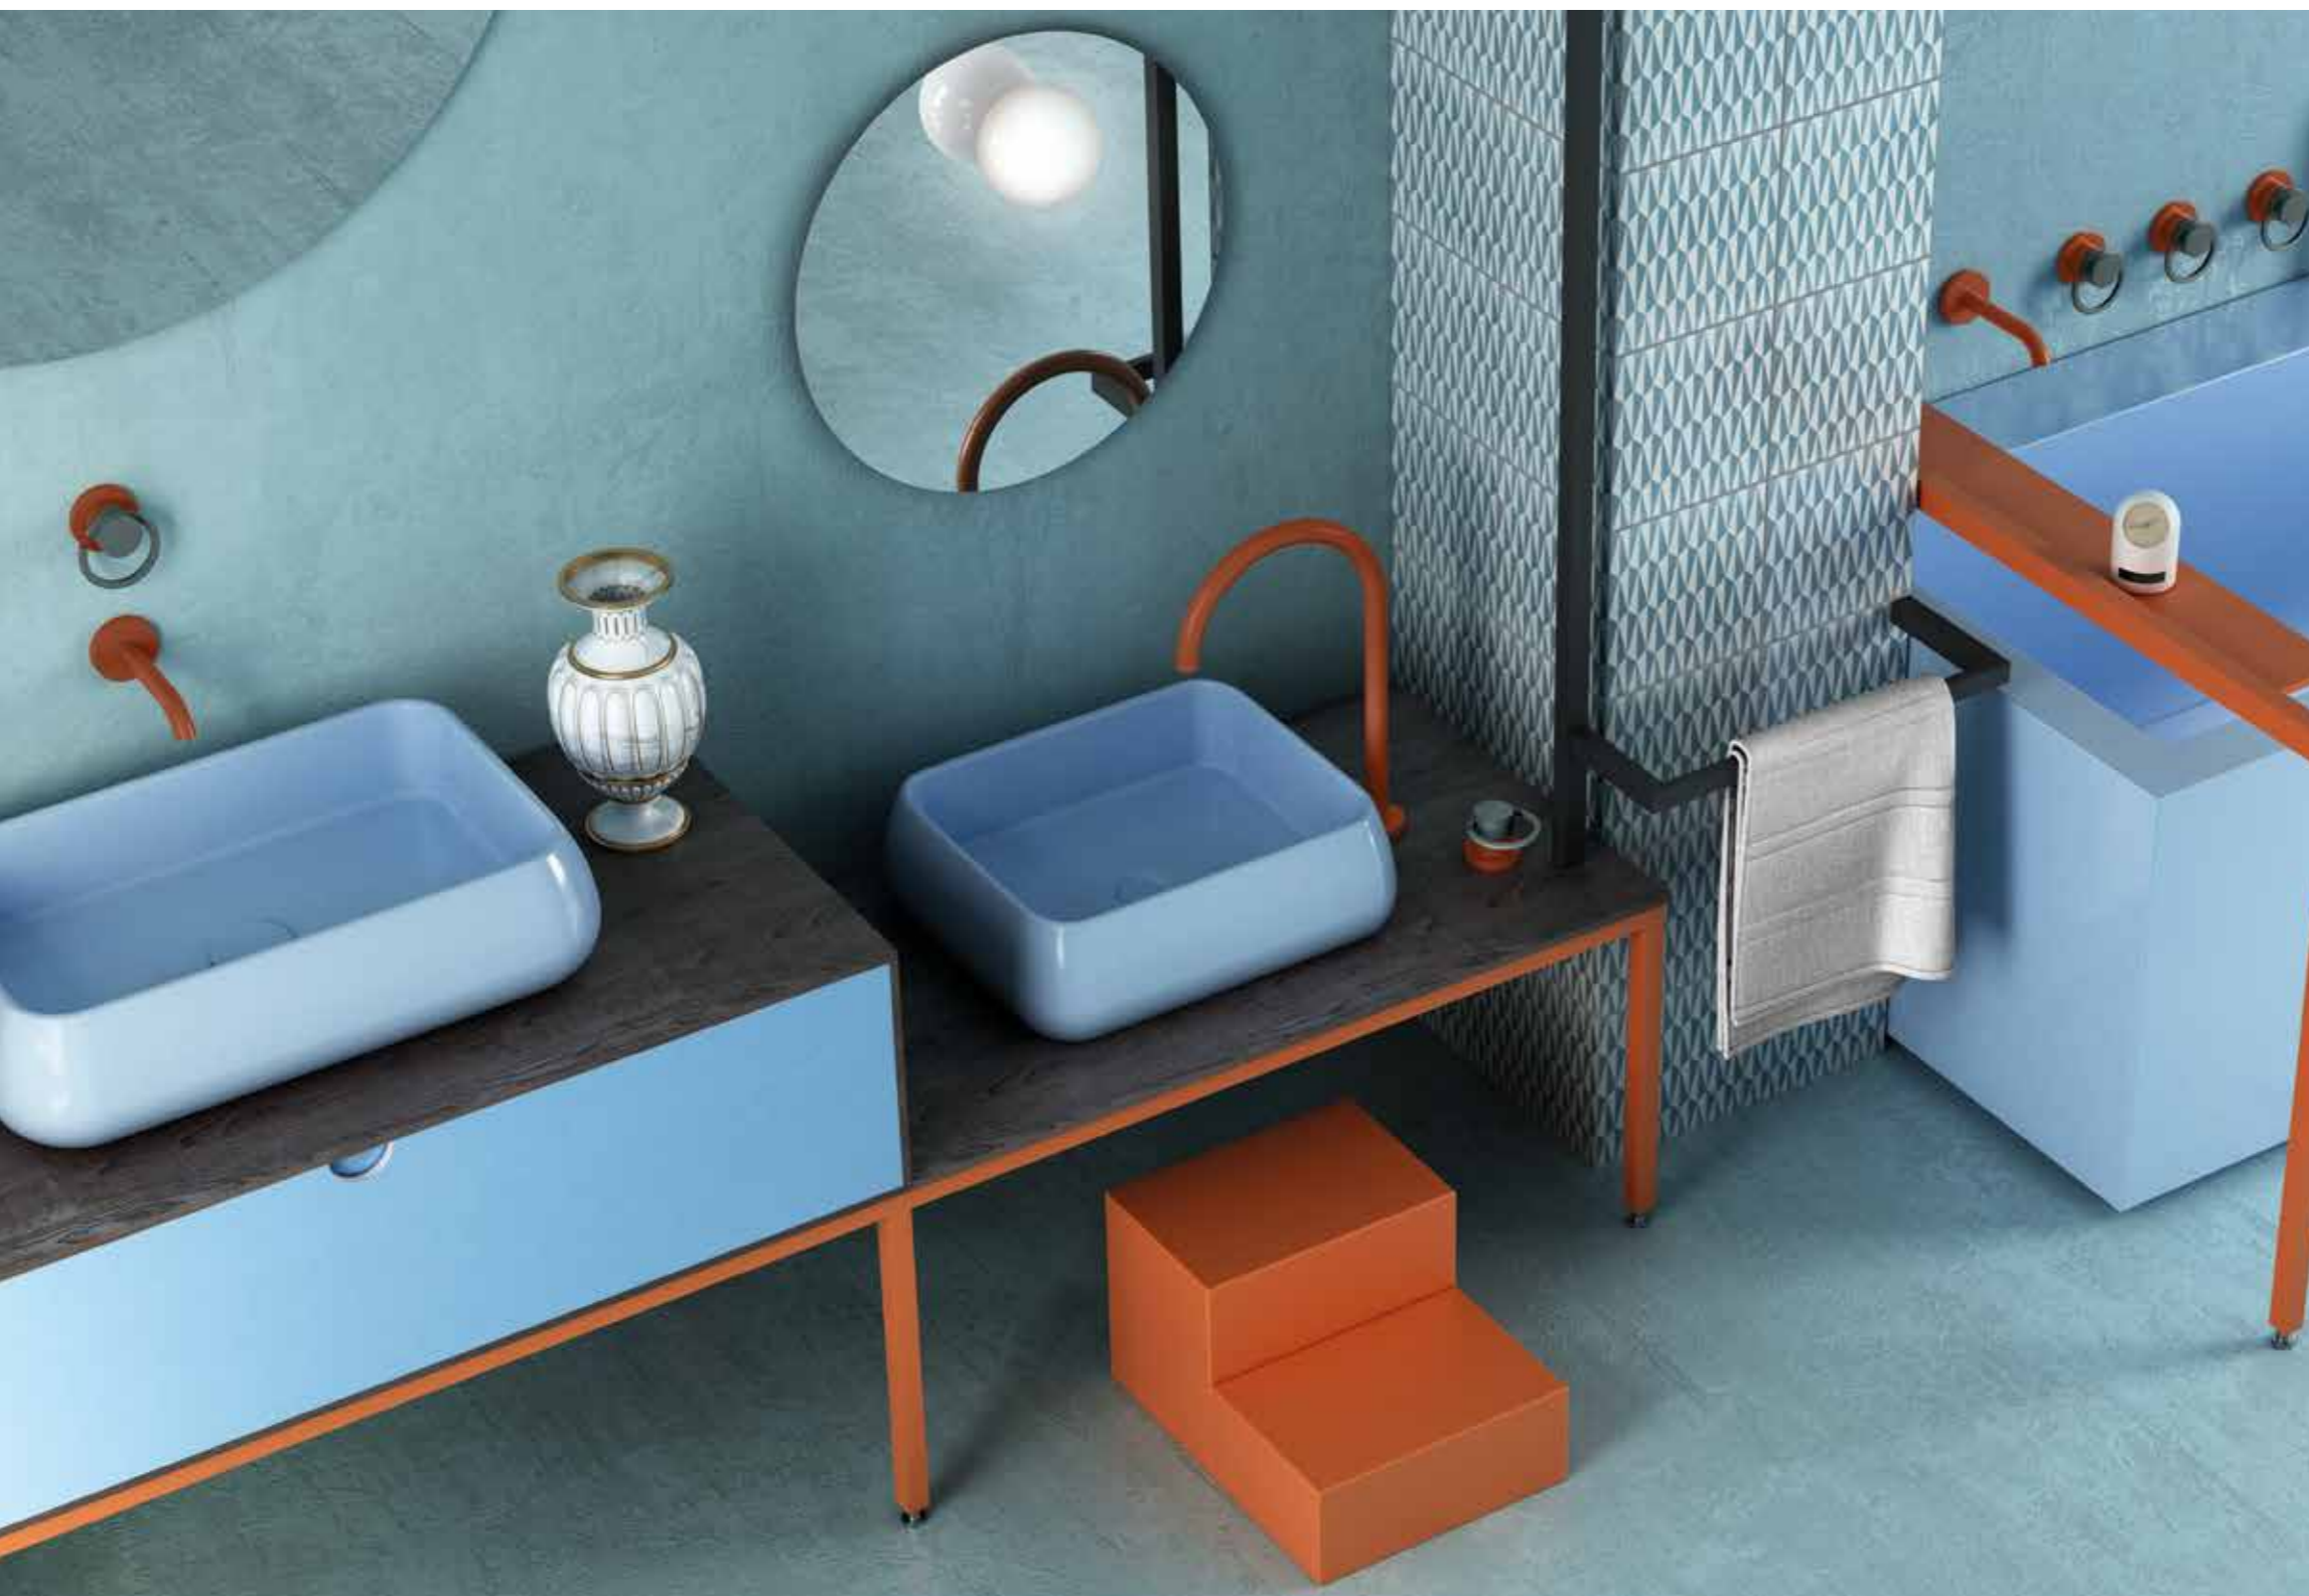

CREATE IS RENOVATE

LAVABO / WASHBASIN
Art. 82540RMWM
Art. 82501RMWMOH

VASCA / BATHTUB
Art. 82524RMWM
Art. 01017RM19